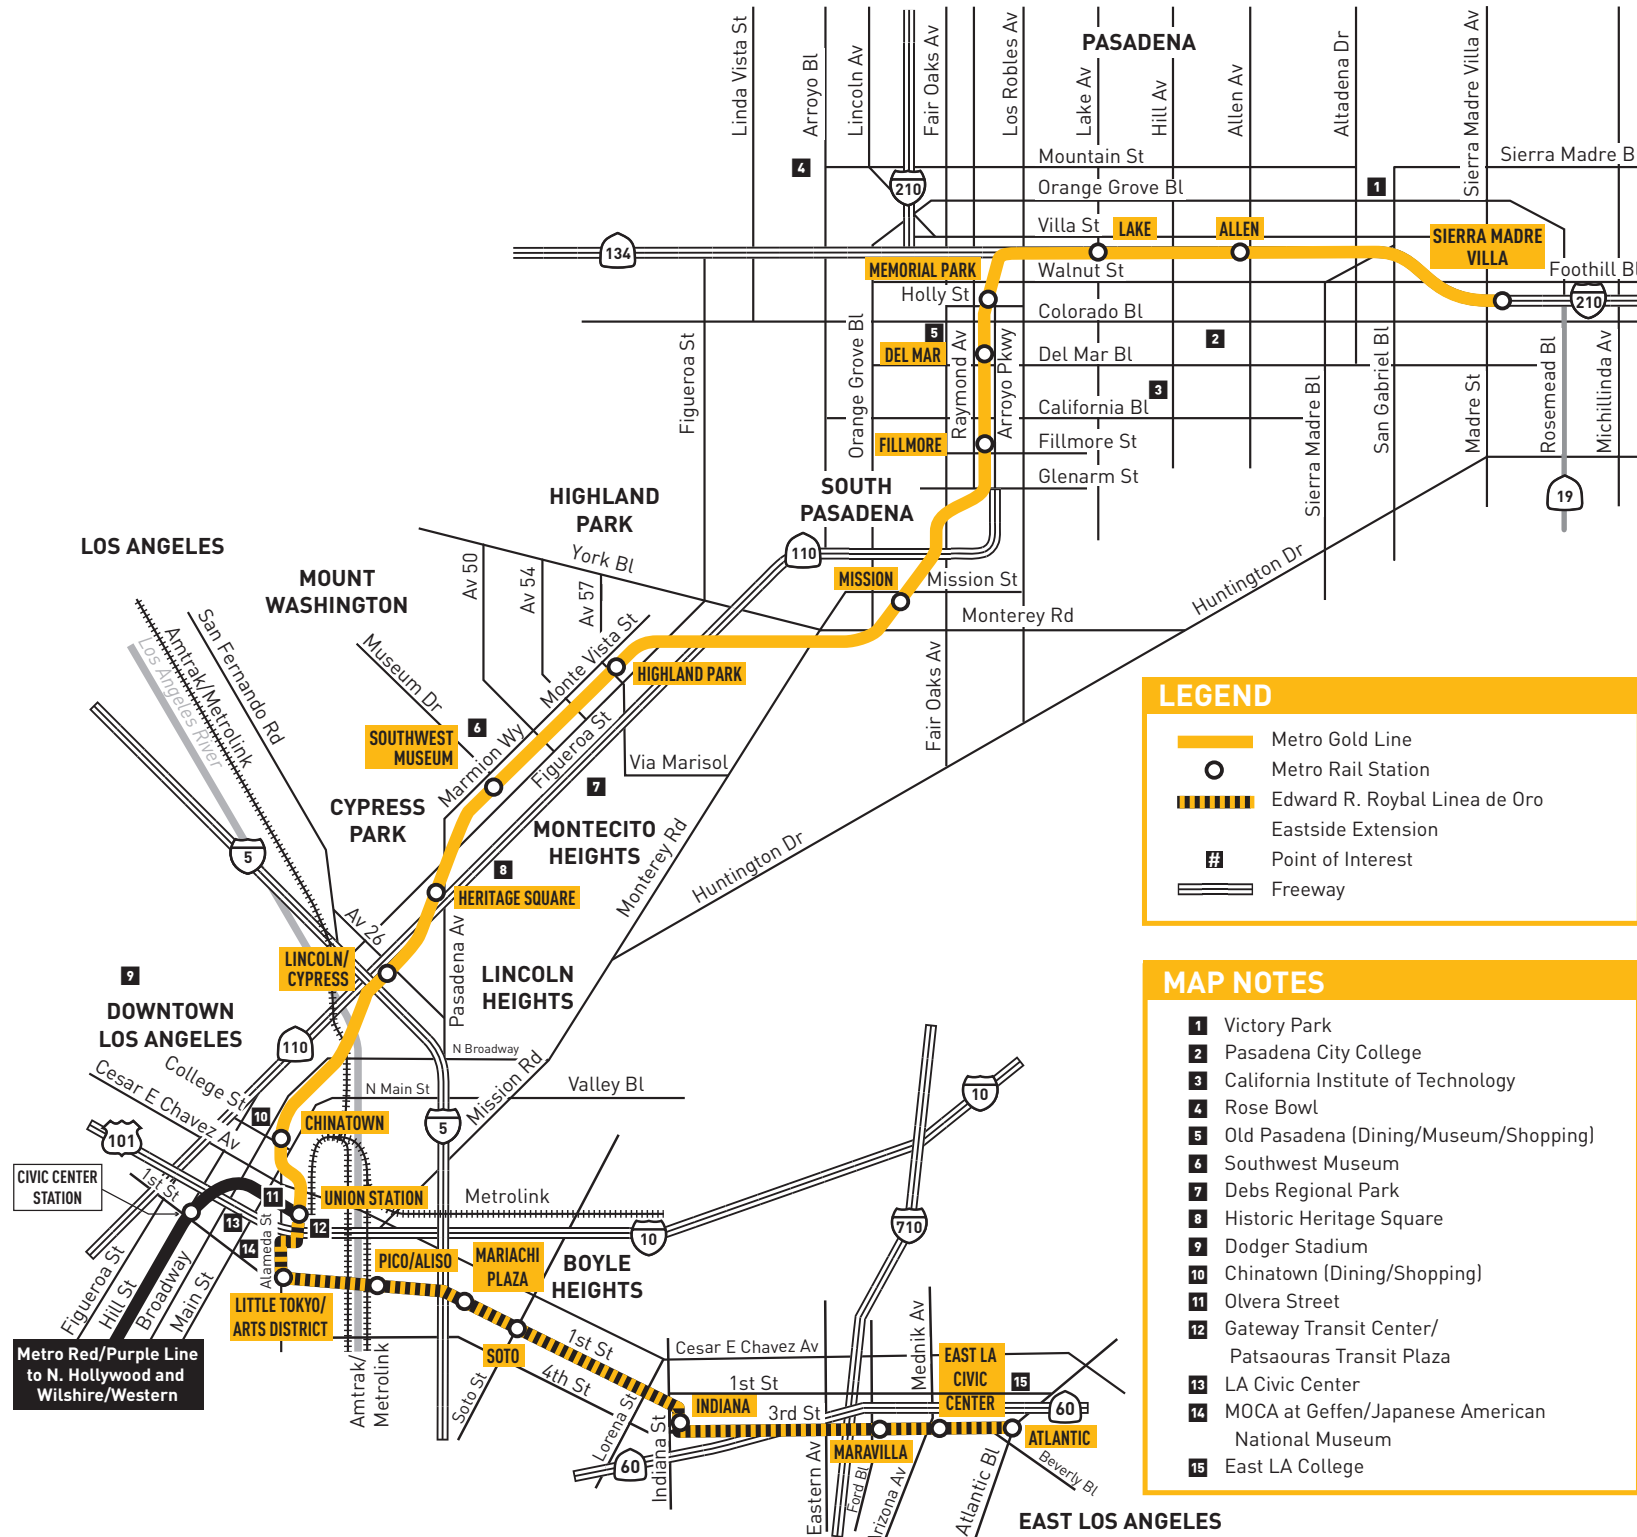

LEGEND

- Metro Gold Line
- Metro Rail Station
- Edward R. Roybal Linea de Oro
- Eastside Extension
- # Point of Interest
- Freeway

MAP NOTES

- 1 Victory Park
- 2 Pasadena City College
- 3 California Institute of Technology
- 4 Rose Bowl
- 5 Old Pasadena (Dining/Museum/Shopping)
- 6 Southwest Museum
- 7 Debs Regional Park
- 8 Historic Heritage Square
- 9 Dodger Stadium
- 10 Chinatown (Dining/Shopping)
- 11 Olvera Street
- 12 Gateway Transit Center/Patsaouras Transit Plaza
- 13 LA Civic Center
- 14 MOCA at Geffen/Japanese American National Museum
- 15 East LA College