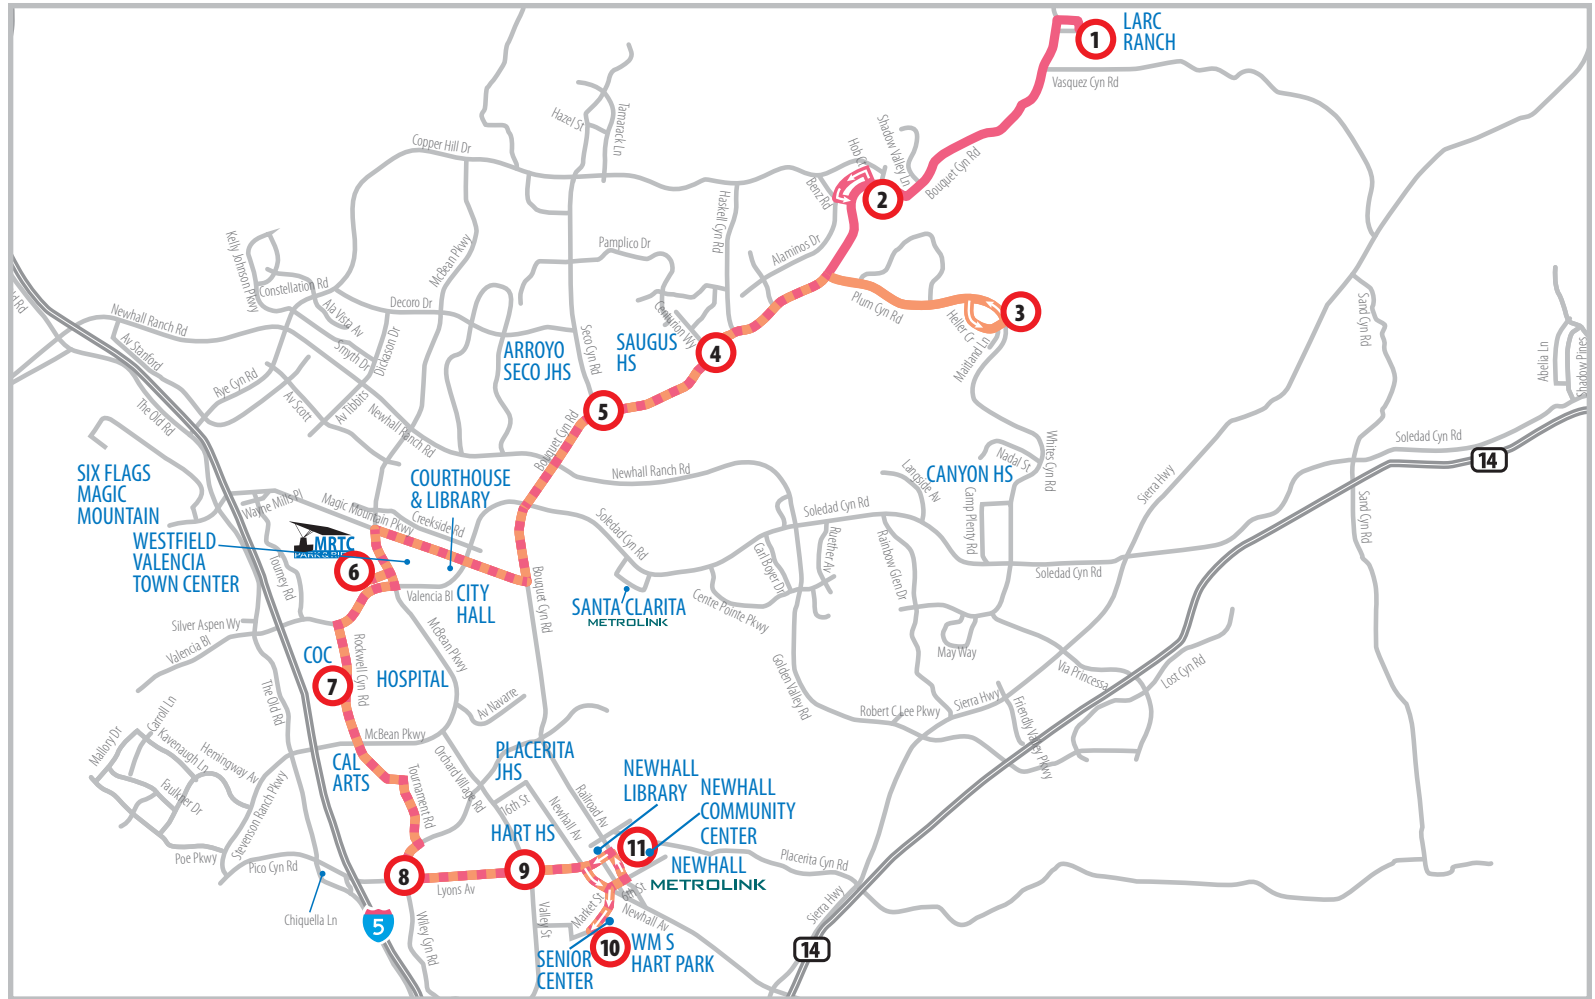

ROUTE 4 / ROUTE 14

SERVING:

- Newhall Metrolink Station
- Santa Clarita Senior Center
- College of the Canyons
- McBean Regional Transit Center
- River Oaks Shopping Center
- Westfield Valencia Town Center
- Saugus High School
- LARC Ranch
- Plum Canyon
- Newhall Community Center
- Newhall Metrolink Station
- Santa Clarita Senior Center

McBean Regional Transit Center

1 Key Bus Stop

Routes 4 & 14

Route 4

Route 14

Please note: There are more bus stops than appear on map and schedule. Buses stop at all stops located along the route if customer is waiting to board or needs to depart.

L Upon arrival at LARC Ranch, continues in service for 5 minutes to drop off passengers via southbound route to Alaminos Dr and Benz Rd.

PM = BOLD

ROUTE 4 / ROUTE 14 SATURDAY - SUNDAY: Bouquet Canyon & Plum Canyon to Newhall Metrolink