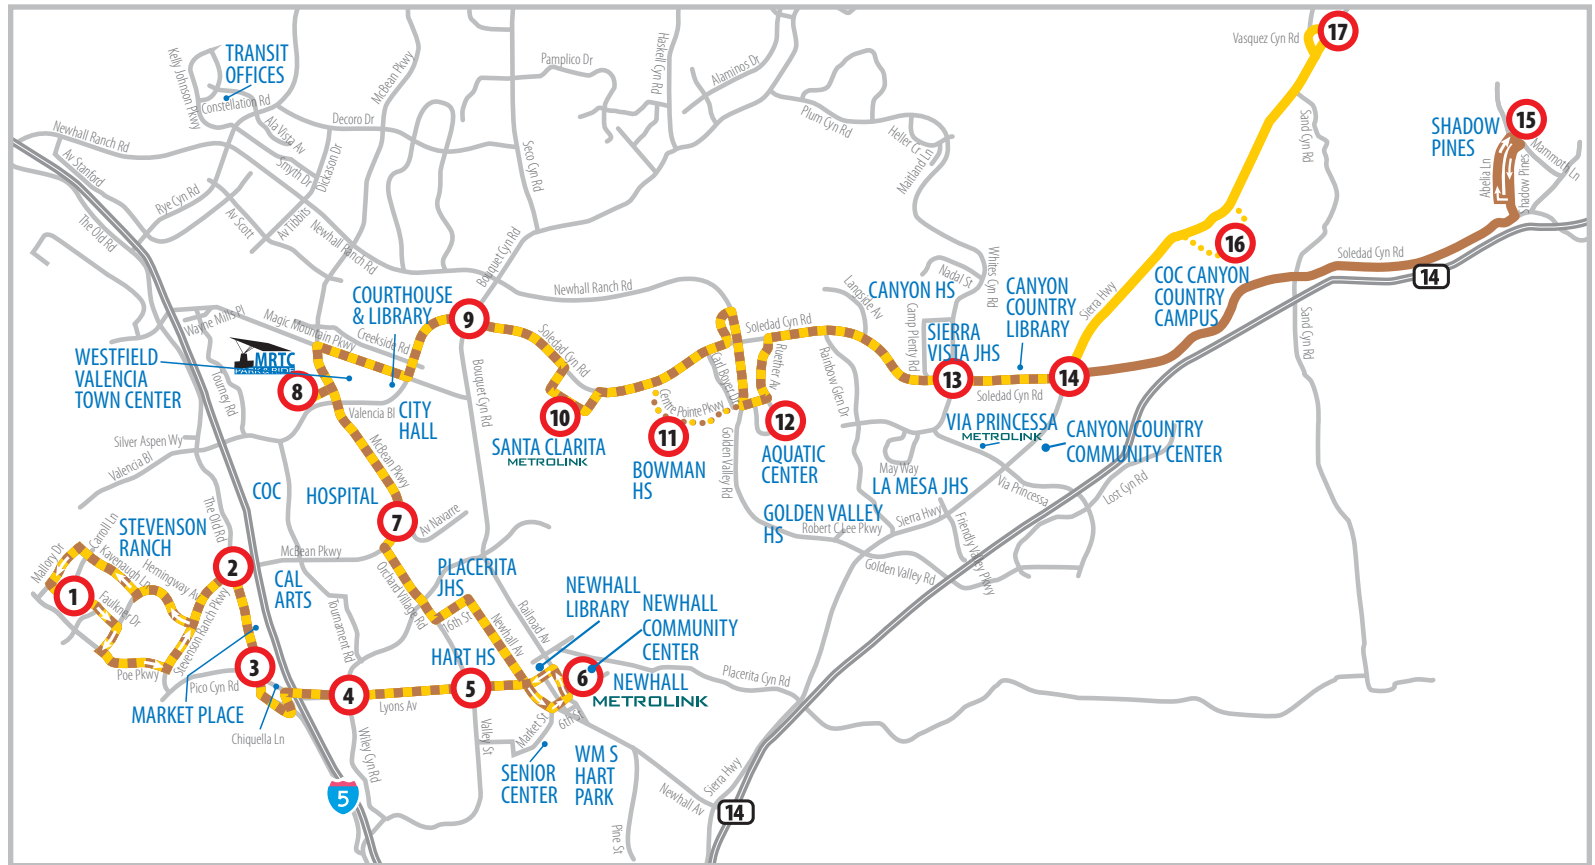

# ROUTE 5 / ROUTE 6

## SERVING:

- Stevenson Ranch
- Valencia Market Place
- Sunset Pointe
- William S. Hart High School
- Newhall Community Center
- Newhall Metrolink Station
- Henry Mayo Newhall Memorial Hospital
- McBean Regional Transit Center
- Westfield Valencia Town Center
- Santa Clarita Metrolink Station
- Bowman High School
- Santa Clarita Aquatic Center
- Canyon Country Community Center
- COC Canyon Country Campus
- Shadow Pines

McBean Regional Transit Center Key Bus Stop Routes 5 & 6 Route 5 Route 6

Please note: There are more bus stops than appear on map and schedule. Buses stop at all stops located along the route if customer is waiting to board or needs to depart.

PM = BOLD SUNDAY SERVICE IN RED BRACKET