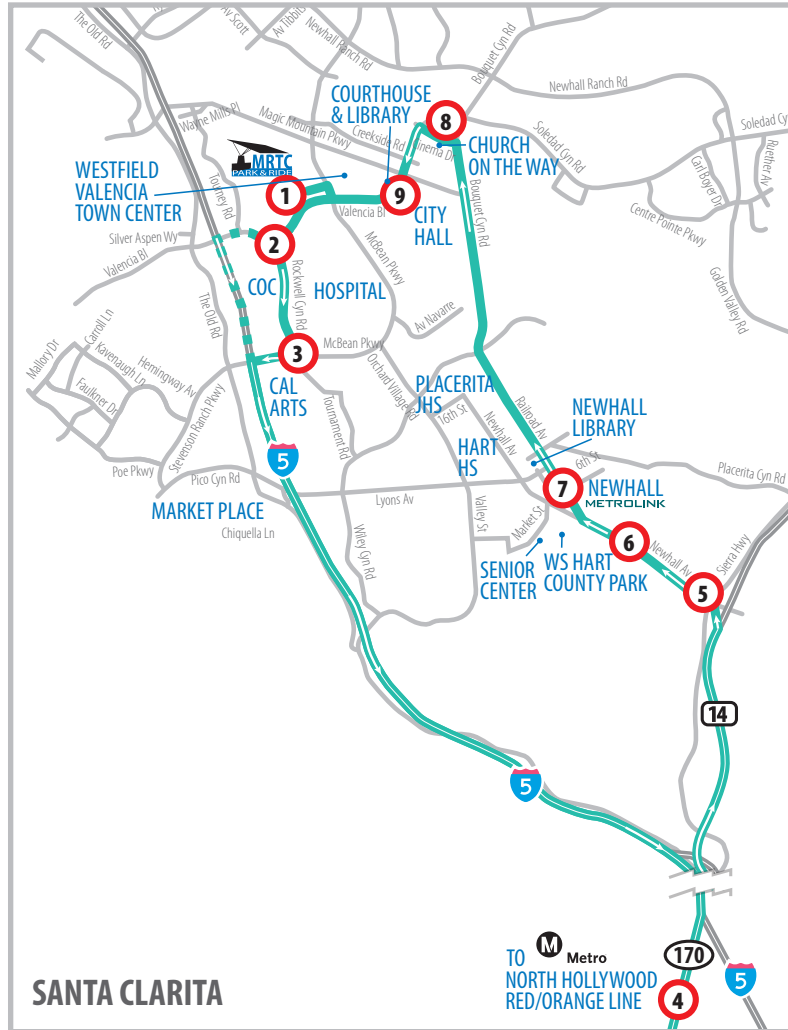

ROUTE 757 NoHo Express

SERVING:

- Sierra Highway
- Newhall Metrolink Station
- Church on the Way
- McBean Regional Transit Center
- College of the Canyons (Valencia Campus)
- CalArts
- North Hollywood Red/Orange Line

——— Route 757
- - - - - Weekend service
 See schedule for trips not serving College of the Canyons (COC).

1 Key Bus Stop *Please note: ROUTE 757 BUSES STOP ONLY AT KEY BUS STOPS SHOWN.*

McBean Regional Transit Center

U Drop off only. PM = BOLD

ROUTE 757

SATURDAY - SUNDAY: Santa Clarita to North Hollywood Station and return

ROUTE	McBean Regional Transit Center Park & Ride		North Hollywood Station		North Hollywood Station		McBean Regional Transit Center Park & Ride	
	DEPART	ARRIVE	DEPART	ARRIVE	DEPART	ARRIVE	DEPART	ARRIVE
757	605A	635A	640A	710A				
757	720A	750A	755A	825A				
757	835A	905A	910A	940A				
757	950A	1020A	1025A	1055A				
757	1104A	1134A	1139A	1209P				
757	1218P	1248P	1253P	123P				
757	132P	202P	207P	237P				
757	246P	316P	321P	351P				
757	400P	430P	435P	505P				
757	514P	544P	549P	619P				
757	630P	705P	715P	745P				
757	755P	825P	830P	900P				
757	905P	935P	940P	1010P				

PM = BOLD SUNDAY SERVICE IN RED BRACKET