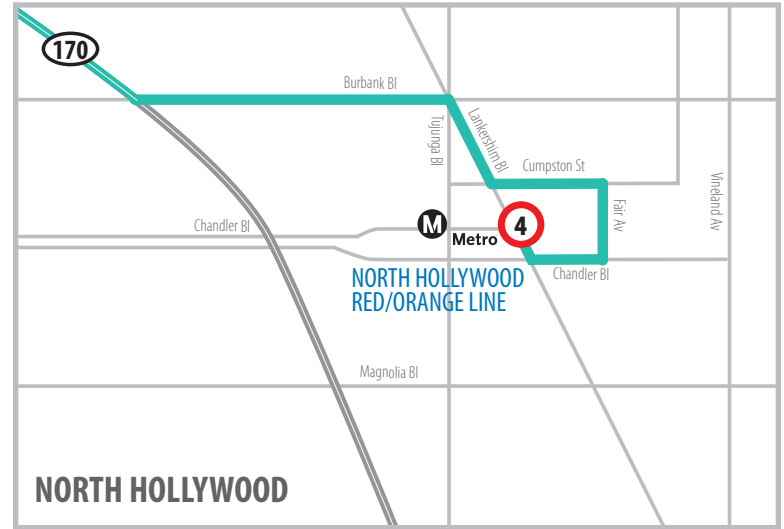

ROUTE 757 NoHo Express

SERVING:

- Sierra Highway
- Newhall Metrolink Station
- Church on the Way
- McBean Regional Transit Center
- College of the Canyons (Valencia Campus)
- CalArts
- North Hollywood Red/Orange Line

——— Route 757
- - - - - Weekend service
 See schedule for trips not serving College of the Canyons (COC).

1 Key Bus Stop *Please note: ROUTE 757 BUSES STOP ONLY AT KEY BUS STOPS SHOWN.*

McBean Regional Transit Center

U Drop off only. PM = BOLD

ROUTE 757

SATURDAY - SUNDAY: Santa Clarita to North Hollywood Station and return

ROUTE	McBean Regional Transit Center Park & Ride		North Hollywood Station		North Hollywood Station		McBean Regional Transit Center Park & Ride	
	DEPART	ARRIVE	DEPART	ARRIVE	DEPART	ARRIVE	DEPART	ARRIVE
757	605A	635A	640A	710A				
757	720A	750A	755A	825A				
757	835A	905A	910A	940A				
757	950A	1020A	1025A	1055A				
757	1104A	1134A	1139A	1209P				
757	1218P	1248P	1253P	123P				
757	132P	202P	207P	237P				
757	246P	316P	321P	351P				
757	400P	430P	435P	505P				
757	514P	544P	549P	619P				
757	630P	705P	715P	745P				
757	755P	825P	830P	900P				
757	905P	935P	940P	1010P				