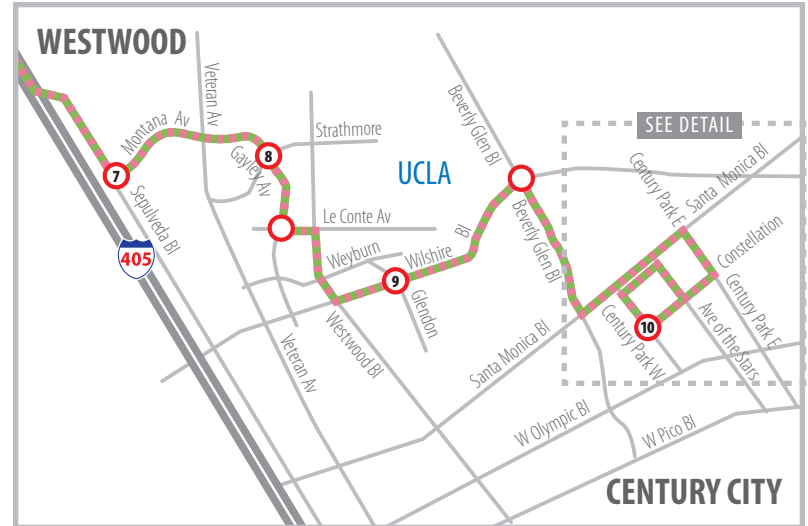

ROUTE 797 / 792

Century City, UCLA, and Westwood

SERVING:

- Santa Clarita Metrolink
- McBean Regional Transit Center
- Newhall Metrolink Station
- Century City
- UCLA
- Westwood

- Routes 797 & 792
- Route 797 Stops only at bus stops shown.
- Route 792 Stops at any regular bus stop along route in Santa Clarita.
- ① Key Bus Stop
- Bus Stop

ROUTE 792 MONDAY - FRIDAY MORNINGS: From Century City, UCLA, and Westwood to Santa Clarita

ROUTE	Century Park West & Constellation Bl	Wilshire Bl & Glendon Av	Gayley Av & Strathmore Dr	Montana Av & Sepulveda Bl	Valencia Bl & Rockwell Cyn Rd	McBean Pkwy & Valencia Bl	Rye Cyn Rd & Av Stanford	Av Stanford & Technology Dr
	10	9	8	7	11	3	13	14
792	704A	716A	722A	724A	752A	757A	807A	809A
792	747A	800A	806A	808A	836A	841A	851A	853A
792	815A	828A	834A	836A	904A	901A	919A	921A
792	850A	903A	908A	911A	939A	944A		

ROUTE 792 MONDAY - FRIDAY AFTERNOONS: From Santa Clarita to Century City, UCLA, and Westwood

ROUTE	Av Stanford & Technology Dr	Rye Cyn Rd & Av Stanford	McBean Pkwy & Magic Mountain Pkwy	McBean Regional Transit Center	Valencia Bl & Rockwell Cyn Rd	Montana Av & Sepulveda Bl	Gayley Av & Strathmore Dr	Wilshire Bl & Glendon Av	Century Park West & Constellation Bl
	14	13	12	3	11	7	8	9	10
792			245P	247P	252P	340P	342P	347P	400P
792	259P	302P	311P	313P	318P	406P	408P	413P	426P
792	329P	332P	341P	343P	348P	436P	438P	443P	456P
792	359P	402P	411P	413P	418P	506P	508P	513P	526P
792			521P	523P	528P	606P	608P	613P	626P