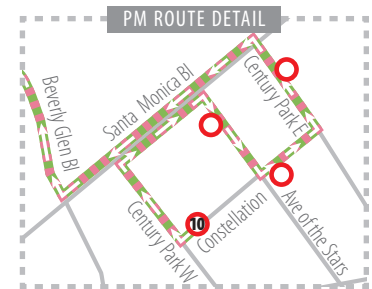

ROUTE 797 / 792

Century City, UCLA, and Westwood

SERVING:

- Santa Clarita Metrolink
- McBean Regional Transit Center
- Newhall Metrolink Station
- Century City
- UCLA
- Westwood

- Routes 797 & 792
- Route 797 Stops only at bus stops shown.
- Route 792 Stops at any regular bus stop along route in Santa Clarita.
- ① Key Bus Stop
- Bus Stop

ROUTE 797 MONDAY - FRIDAY MORNINGS: From Santa Clarita to Century City, UCLA, and Westwood

ROUTE	Santa Clarita Metrolink Station	Cinema Dr & Valencia Bl	McBean Regional Transit Center	Lyons Av & Orchard Village Rd	Newhall Metrolink Station	Newhall Av & Sierra Hwy	Montana Av & Sepulveda Bl	Gayley Av & Strathmore Dr	Wilshire Bl & Glendon Av	Century Park West & Constellation Bl
	1	2	3	4	5	6	7	8	9	10
797	514A	519A	526A	534A	539A	545A	635A	638A	644A	654A
797	529A	534A	541A	549A	554A	600A	707A	710A	717A	727A
797	544A	549A	556A	604A	609A	618A	725A	728A	735A	745A
797	616A	621A	628A	636A	641A	651A	758A	801A	803A	818A
797	631A	636A	643A	651A	656A	706A	813A	816A	823A	833A
797	646A	651A	658A	706A	711A	721A	828A	831A	838A	848A

ROUTE 797 MONDAY - FRIDAY AFTERNOONS: From Century City, UCLA, and Westwood to Santa Clarita

ROUTE	Century Park West & Constellation Bl	Wilshire Bl & Glendon Av	Gayley Av & Strathmore Dr	Montana Av & Sepulveda Bl	Newhall Av & Sierra Hwy	Newhall Metrolink Station	Lyons Av & Orchard Village Rd	McBean Regional Transit Center	Cinema Dr & Valencia Bl	Santa Clarita Metrolink Station
	10	9	8	7	6	5	4	3	2	1
797	345P	405P	414P	416P	506P	511P	514P	520P	525P	530P
797	410P	430P	439P	441P	531P	536P	539P	545P	550P	555P
797	440P	500P	509P	511P	601P	606P	609P	615P	620P	625P
797	510P	530P	539P	541P	631P	636P	639P	645P	650P	655P
797	540P	600P	609P	611P	701P	706P	709P	715P	720P	725P
797	635P	652P	659P	701P	739P	744P	747P	753P	758P	803P
797	745P	758P	804P	806P	844P	849P	852P	858P	903P	908P