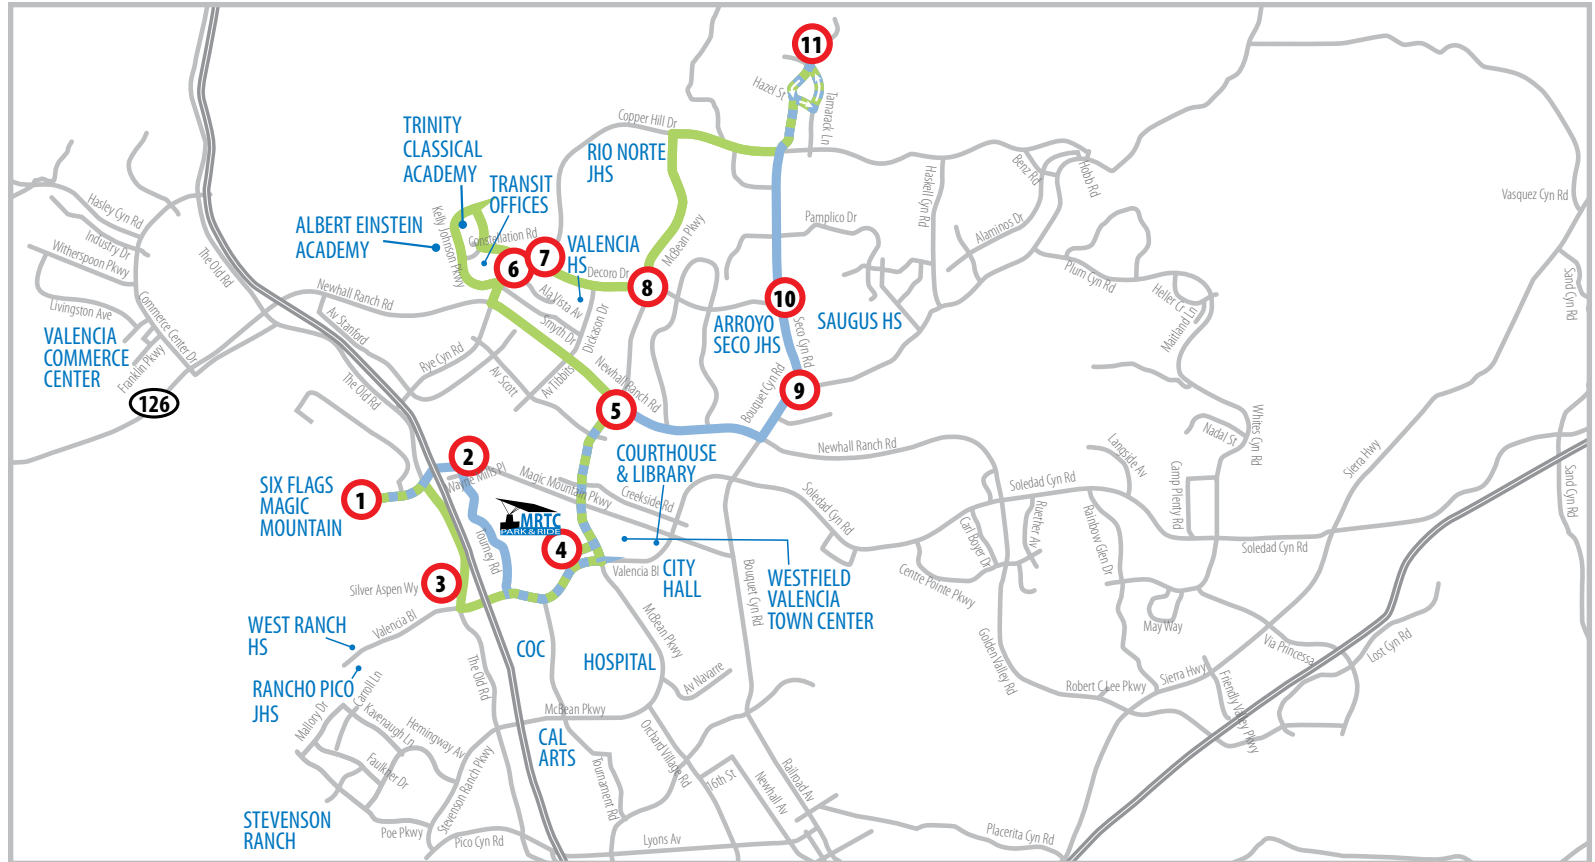

# ROUTE 3 / ROUTE 7

## SERVING:

- Six Flags Magic Mountain
- The Old Road / Westridge Center
- McBean Regional Transit Center
- Westfield Valencia Town Center
- College of the Canyons
- Kaiser Permanente
- Albert Einstein Academy
- Trinity Classical Academy
- Santa Clarita Transit Offices
- Valencia High School
- Santa Clarita Park
- Arroyo Seco Jr High School

McBean Regional Transit Center 
 Key Bus Stop 
 Routes 3 & 7 
 Route 3 
 Route 7

*Please note:* There are more bus stops than appear on map and schedule. Buses stop at all stops located along the route if customer is waiting to board or needs to depart.

Q Continues in service as Route 3 to Six Flags  
 [ ] SATURDAY-SUNDAY SERVICE IN BRACKET  
 PM = BOLD