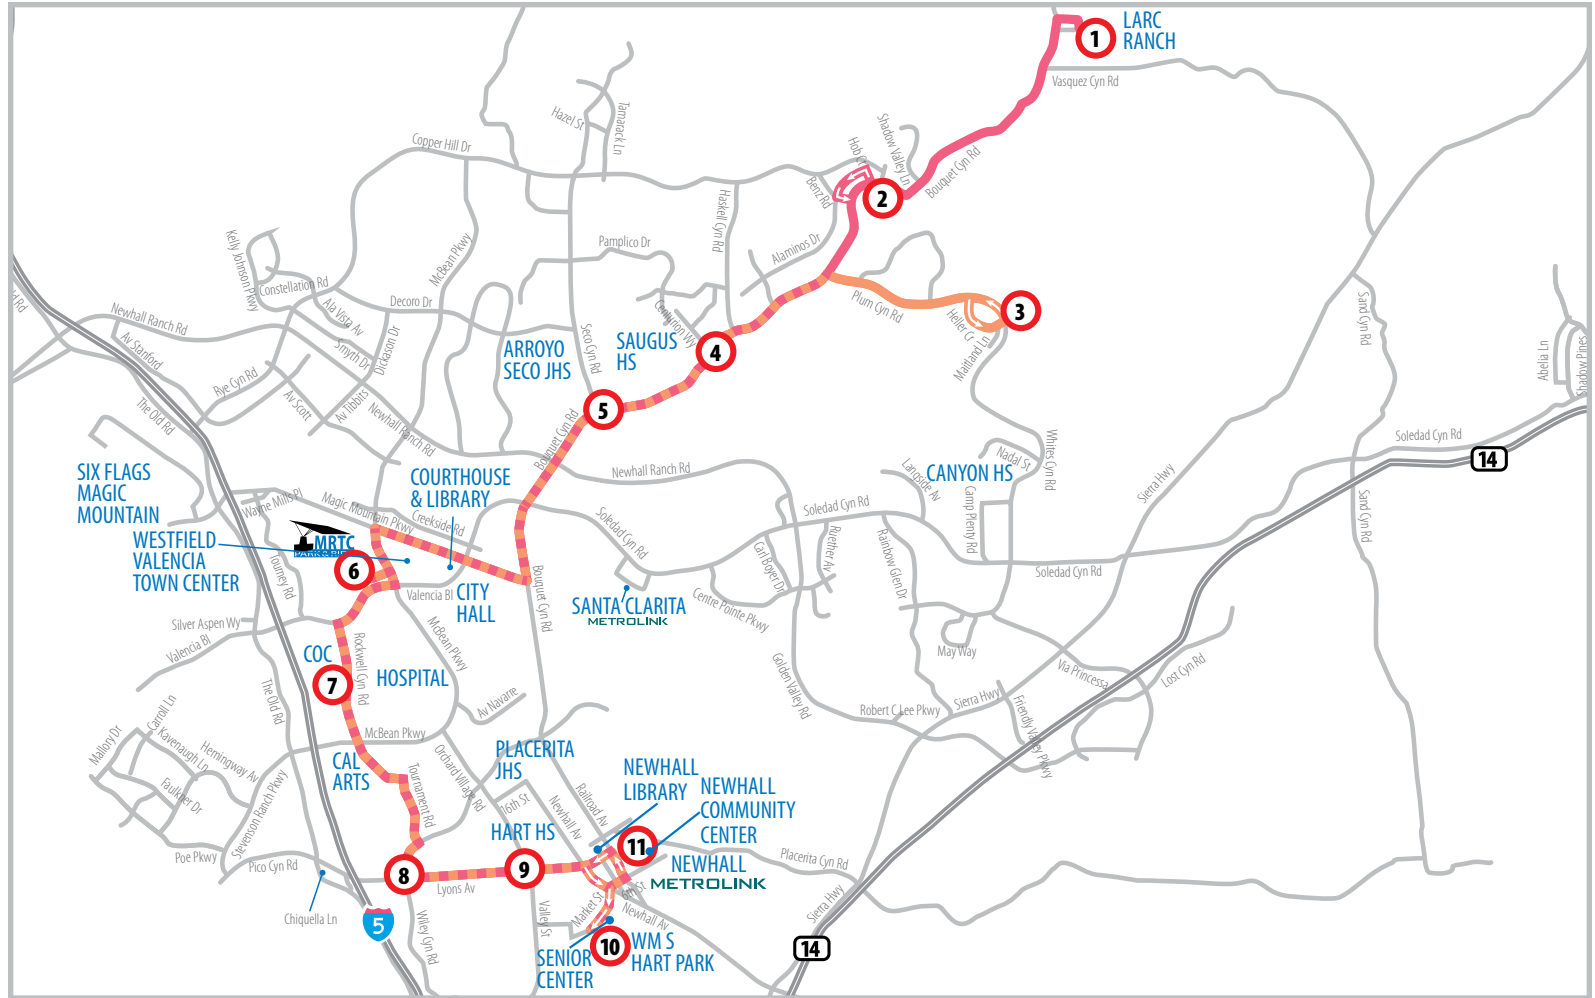

ROUTE 4 / ROUTE 14

SERVING:

- Newhall Metrolink Station
- Santa Clarita Senior Center
- College of the Canyons
- McBean Regional Transit Center
- River Oaks Shopping Center
- Westfield Valencia Town Center
- Saugus High School
- LARC Ranch
- Plum Canyon
- Newhall Community Center
- Newhall Metrolink Station
- Santa Clarita Senior Center

McBean Regional Transit Center
 Key Bus Stop
 Routes 4 & 14
 Route 4
 Route 14

Please note: There are more bus stops than appear on map and schedule. Buses stop at all stops located along the route if customer is waiting to board or needs to depart.

L Upon arrival at LARC Ranch, continues in service for 5 minutes to drop off passengers via southbound route to Alaminos Dr and Benz Rd.

PM = BOLD

ROUTE 4 / ROUTE 14 SATURDAY - SUNDAY: Bouquet Canyon & Plum Canyon to Newhall Metrolink