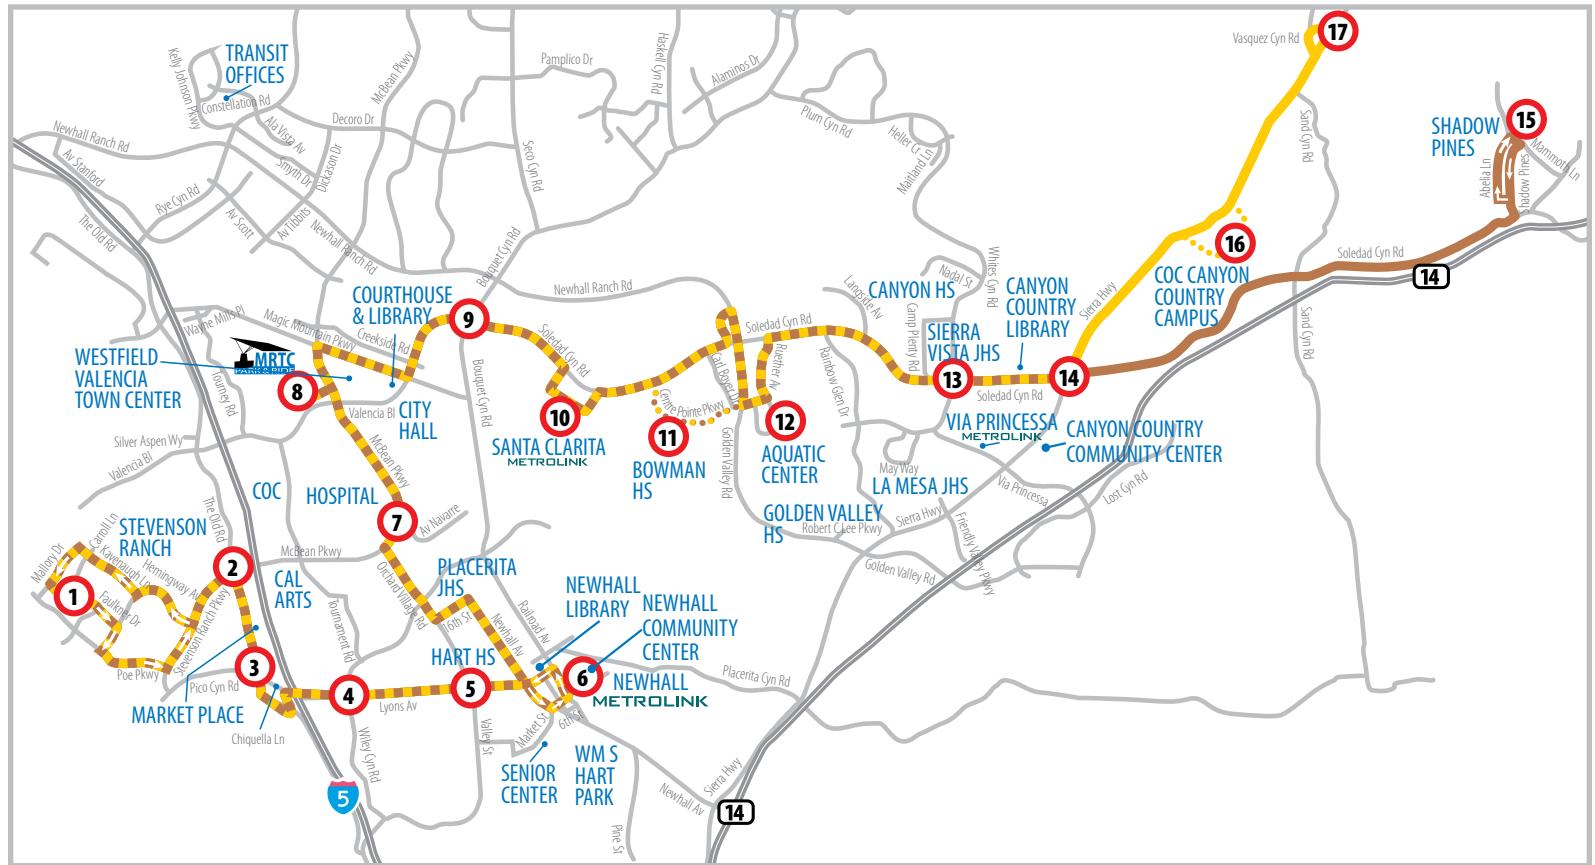

# ROUTE 5 / ROUTE 6

## SERVING:

- Stevenson Ranch
- Valencia Market Place
- Sunset Pointe
- William S. Hart High School
- Newhall Community Center
- Newhall Metrolink Station
- Henry Mayo Newhall Memorial Hospital
- McBean Regional Transit Center
- Westfield Valencia Town Center
- Santa Clarita Metrolink Station
- Bowman High School
- Santa Clarita Aquatic Center
- Canyon Country Community Center
- COC Canyon Country Campus
- Shadow Pines

 McBean Regional Transit Center   
 
 Key Bus Stop   
 
 Routes 5 & 6   
 
 Route 5   
 
 Route 6

Please note: There are more bus stops than appear on map and schedule. Buses stop at all stops located along the route if customer is waiting to board or needs to depart.