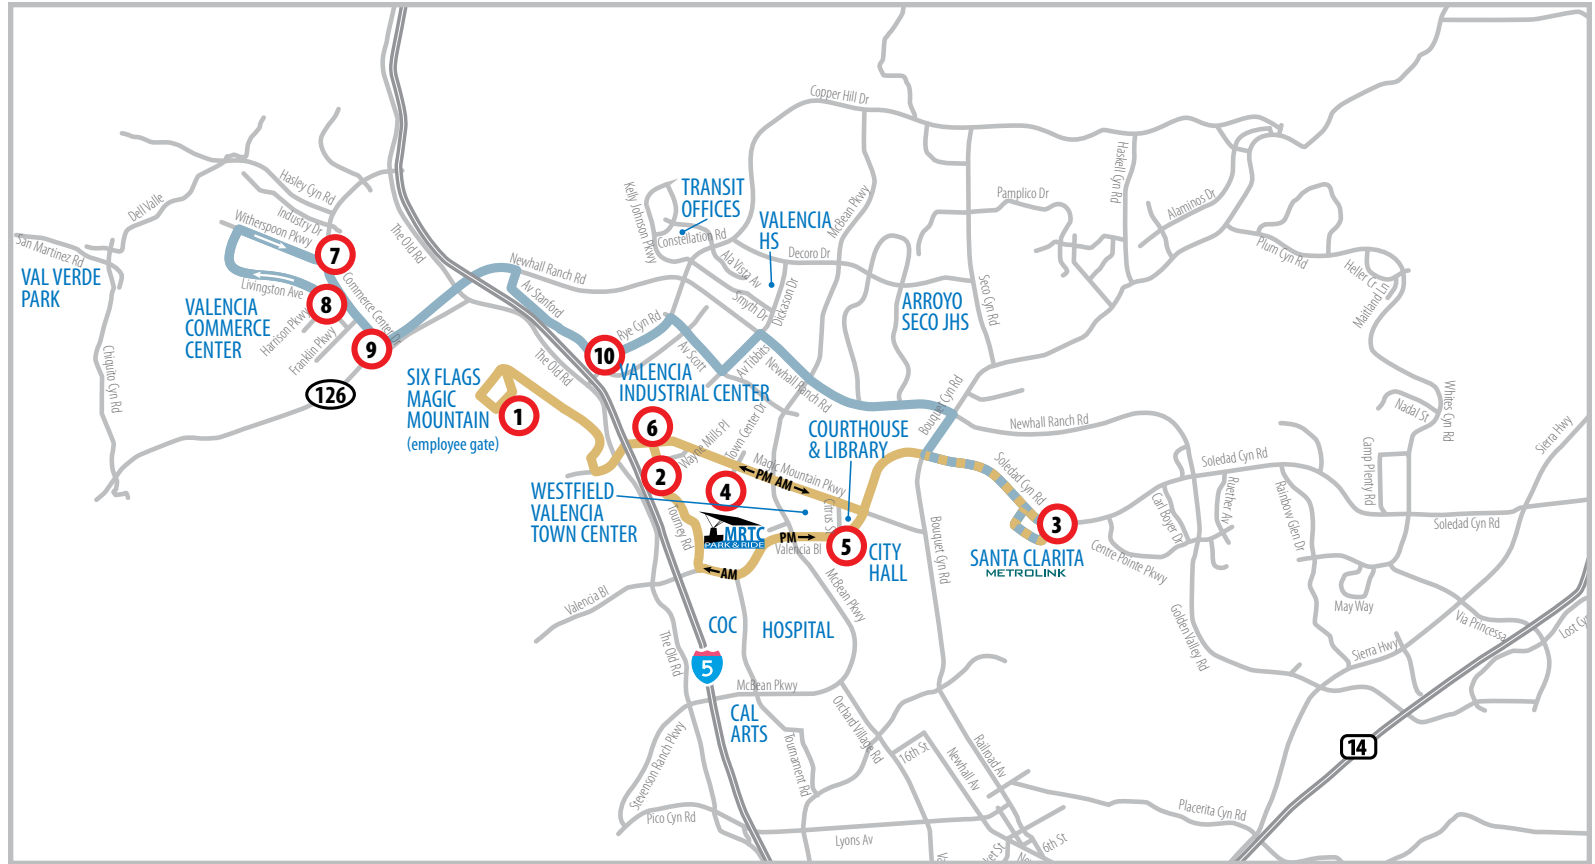

ROUTE 501 / ROUTE 502 STATION LINKS

SERVING:

- Santa Clarita Metrolink Station
- Santa Clarita City Hall
- Westfield Valencia Town Center
- McBean Regional Transit Center
- College of the Canyons
- Valencia Industrial Center
- Six Flags Magic Mountain
- Valencia Commerce Center

 McBean Regional Transit Center
  Key Bus Stop
  Route 501 & 502
  Route 501
  Route 502

Please note: There are more bus stops than appear on map and schedule. Buses stop at all stops located along the route if customer is waiting to board or needs to depart.

ROUTE 501

MONDAY - FRIDAY: To Six Flags Magic Mountain

ROUTE	Santa Clarita Metrolink	Valencia Bl & Citrus St	Six Flags Magic Mountain Employee Gate		Magic Mountain Pkwy & Tourney Rd	Santa Clarita Metrolink
			ARRIVE	DEPART		
501	611A	618A	629A	640A	648A	658A
501	718A	725A	740A	740A	748A	758A
501	758A	805A	816A	816A	824A	834A
501	834A	841A	852A			

PM = BOLD

ROUTE 502

MONDAY - FRIDAY: To Valencia Commerce Center

ROUTE	Commerce Center Dr & Harrison Pkwy	Commerce Center Dr & Witherspoon Pkwy	Commerce Center Dr & Franklin Pkwy	Av Stanford & Rye Canyon Rd	Santa Clarita Metrolink		Av Stanford & Rye Canyon Rd	Commerce Center Dr & Hwy 126	Commerce Center Dr & Harrison Pkwy	Commerce Center Dr & Witherspoon Pkwy
					ARRIVE	DEPART				
502						623A	638A	645A	648A	651A
502		653A	700A	707A	722A	728A	743A	750A	753A	756A
502		756A	759A	806A	821A	832A	847A	853A	856A	859A
502	355P	358P	401P	408P	429P	437P	452P	458P	501P	
502	432P	435P	438P	444P	505P	550P	559P			
502	502P	505P	508P	515P	536P	636P	646P			
502				604P	625P					