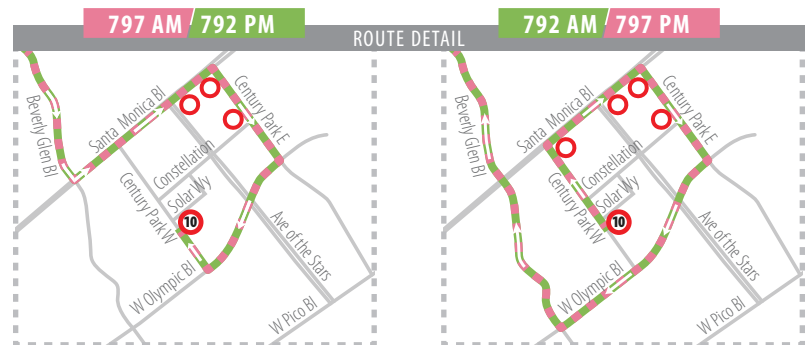

ROUTE 797 / 792 Century City, UCLA, and Westwood

SERVING:

- Santa Clarita Metrolink
- McBean Regional Transit Center
- Newhall Metrolink Station
- Century City
- UCLA
- Westwood

- Routes 797 & 792
- Route 797 Stops only at bus stops shown.
- Route 792 Stops at any regular bus stop along route in Santa Clarita.

ROUTE 797 MONDAY - FRIDAY AFTERNOONS: From Century City, UCLA, and Westwood to Santa Clarita

ROUTE	Century Park West & Solar Way	Wilshire Bl & Glendon Av	Gayley Av & Strathmore Dr	Montana Av & Sepulveda Bl	Newhall Av & Sierra Hwy	Newhall Metrolink Station	Lyons Av & Orchard Village Rd	McBean Regional Transit Center	Cinema Dr & Valencia Bl	Santa Clarita Metrolink Station
	10	9	8	7	6	5	4	3	2	1
797	345P	405P	414P	416P	506P	511P	514P	520P	525P	530P
797	410P	430P	439P	441P	531P	536P	539P	545P	550P	555P
797	440P	500P	509P	511P	601P	606P	609P	615P	620P	625P
797	510P	530P	539P	541P	631P	636P	639P	645P	650P	655P
797	540P	600P	609P	611P	701P	706P	709P	715P	720P	725P
797	640P	657P	704P	706P	744P	749P	752P	758P	803P	808P
797	745P	758P	804P	806P	844P	849P	852P	858P	903P	908P

ROUTE 792 MONDAY - FRIDAY MORNINGS: From Century City, UCLA, and Westwood to Santa Clarita

ROUTE	Century Park West & Solar Way	Wilshire Bl & Glendon Av	Gayley Av & Strathmore Dr	Montana Av & Sepulveda Bl	Valencia Bl & Rockwell Cyn Rd	McBean Pkwy & Valencia Bl	Rye Cyn Rd & Av Stanford	Av Stanford & Technology Dr
	10	9	8	7	11	3	13	14
792	704A	716A	722A	724A	752A	757A	807A	809A
792	747A	800A	806A	808A	836A	841A	851A	853A
792	815A	828A	834A	836A	904A	901A	919A	921A
792	850A	903A	908A	911A	939A	944A		