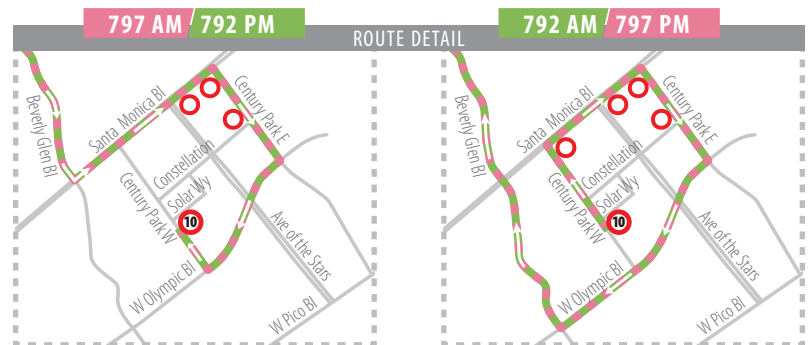

ROUTE 797 / 792 Century City, UCLA, and Westwood

SERVING:

- Santa Clarita Metrolink
- McBean Regional Transit Center
- Newhall Metrolink Station
- Century City
- UCLA
- Westwood

- Routes 797 & 792
- Route 797 Stops only at bus stops shown.
- Route 792 Stops at any regular bus stop along route in Santa Clarita.

ROUTE 797 MONDAY - FRIDAY AFTERNOONS: From Century City, UCLA, and Westwood to Santa Clarita

ROUTE	Century Park West & Solar Way	Wilshire Bl & Glendon Av	Gayley Av & Strathmore Dr	Montana Av & Sepulveda Bl	Newhall Av & Sierra Hwy	Newhall Metrolink Station	Lyons Av & Orchard Village Rd	McBean Regional Transit Center	Cinema Dr & Valencia Bl	Santa Clarita Metrolink Station
	10	9	8	7	6	5	4	3	2	1
797	345P	405P	414P	416P	506P	511P	514P	520P	525P	530P
797	410P	430P	439P	441P	531P	536P	539P	545P	550P	555P
797	440P	500P	509P	511P	601P	606P	609P	615P	620P	625P
797	510P	530P	539P	541P	631P	636P	639P	645P	650P	655P
797	540P	600P	609P	611P	701P	706P	709P	715P	720P	725P
797	640P	657P	704P	706P	744P	749P	752P	758P	803P	808P
797	745P	758P	804P	806P	844P	849P	852P	858P	903P	908P

ROUTE 792 MONDAY - FRIDAY MORNINGS: From Century City, UCLA, and Westwood to Santa Clarita

ROUTE	Century Park West & Solar Way	Wilshire Bl & Glendon Av	Gayley Av & Strathmore Dr	Montana Av & Sepulveda Bl	Valencia Bl & Rockwell Cyn Rd	McBean Pkwy & Valencia Bl	Rye Cyn Rd & Av Stanford	Av Stanford & Technology Dr
	10	9	8	7	11	3	13	14
792	650A	702A	708A	710A	738A	743A	753A	755A
792	704A	716A	722A	724A	752A	757A	807A	809A
792	747A	800A	806A	808A	836A	841A	851A	853A
792	815A	828A	834A	836A	904A	909A	919A	921A