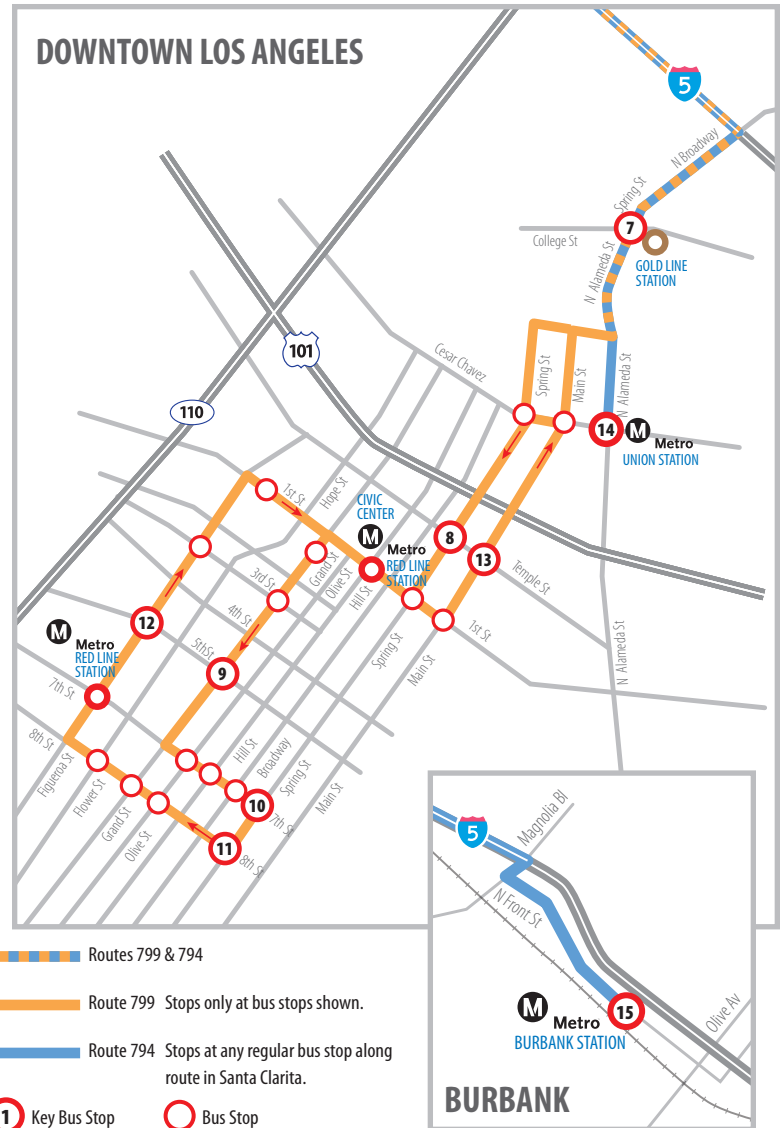

ROUTE 799 / 794

Burbank Metrolink Station and Downtown Los Angeles

SERVING:

- Santa Clarita Metrolink
- McBean Regional Transit Center
- Newhall Metrolink Station
- Burbank Metrolink Station
- Metro Gold Line Station
- Union Station

- Routes 799 & 794
- Route 799 Stops only at bus stops shown.
- Route 794 Stops at any regular bus stop along route in Santa Clarita.
- Key Bus Stop
- Bus Stop