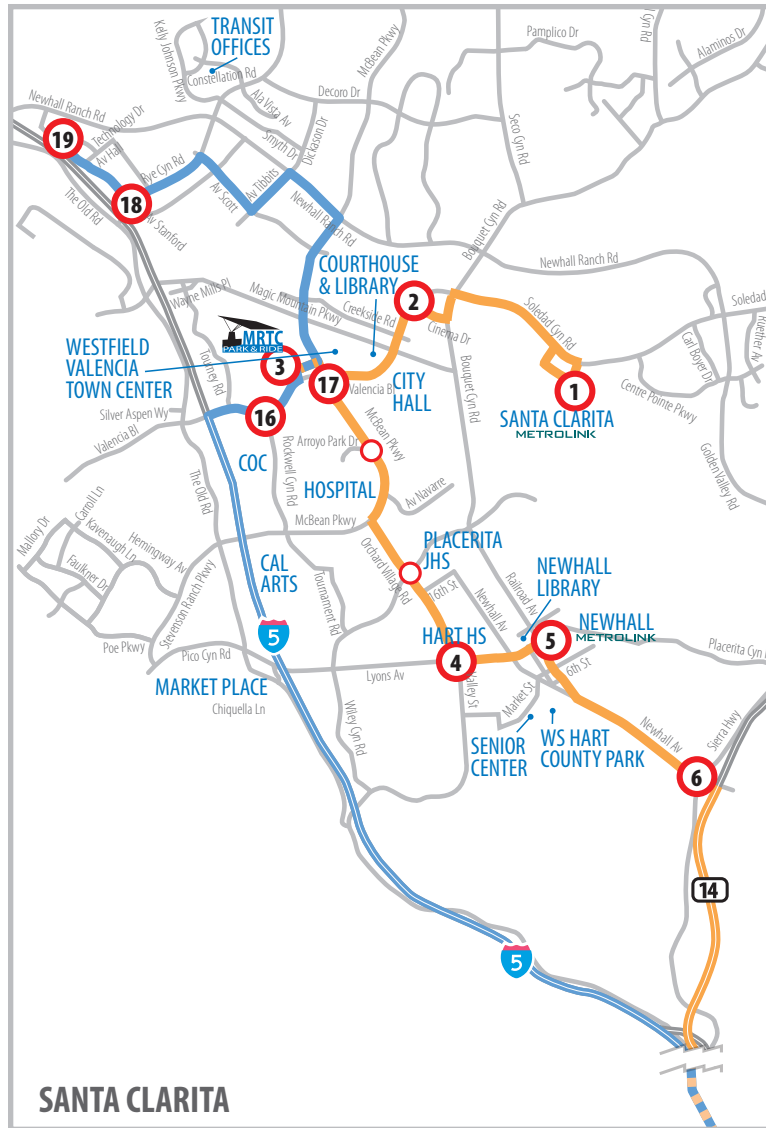

ROUTE 799 / 794

Burbank Metrolink Station and Downtown Los Angeles

SERVING:

- Santa Clarita Metrolink
- McBean Regional Transit Center
- Newhall Metrolink Station
- Burbank Metrolink Station
- Metro Gold Line Station
- Union Station

- Routes 799 & 794
- Route 799 Stops only at bus stops shown.
- Route 794 Stops at any regular bus stop along route in Santa Clarita.
- Key Bus Stop
- Bus Stop