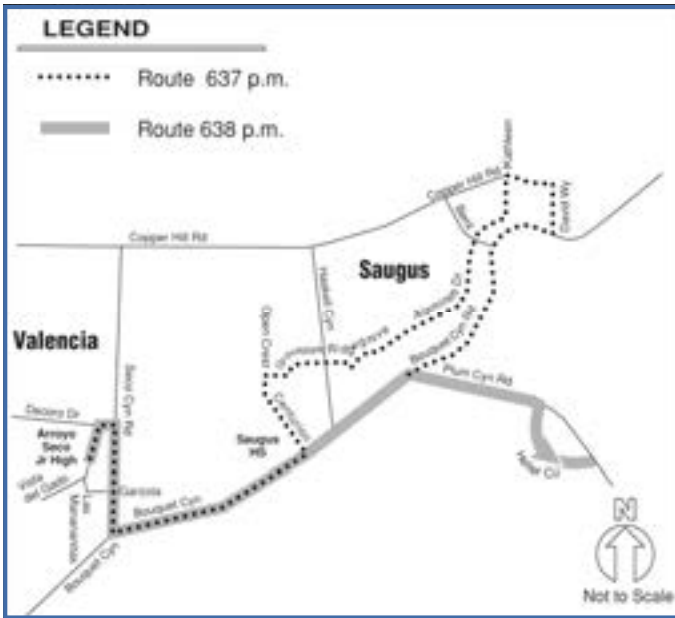

SUPPLEMENTAL SCHOOL DAY SERVICE MAPS