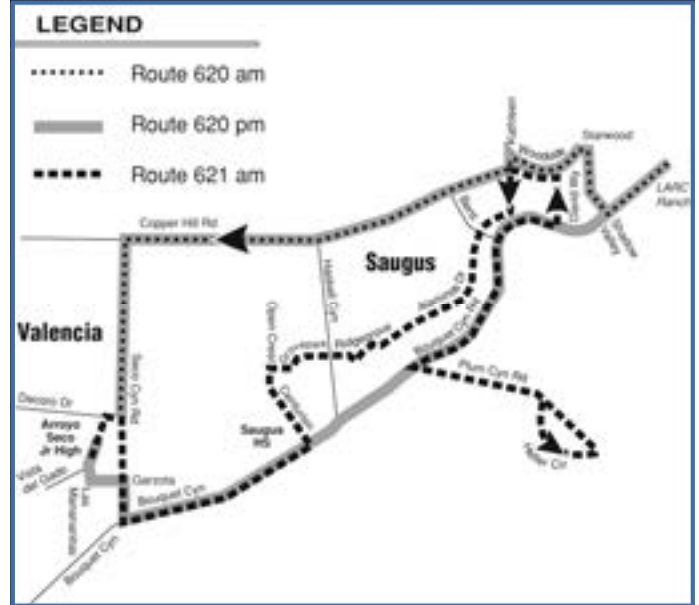

SUPPLEMENTAL SCHOOL DAY SERVICE MAPS