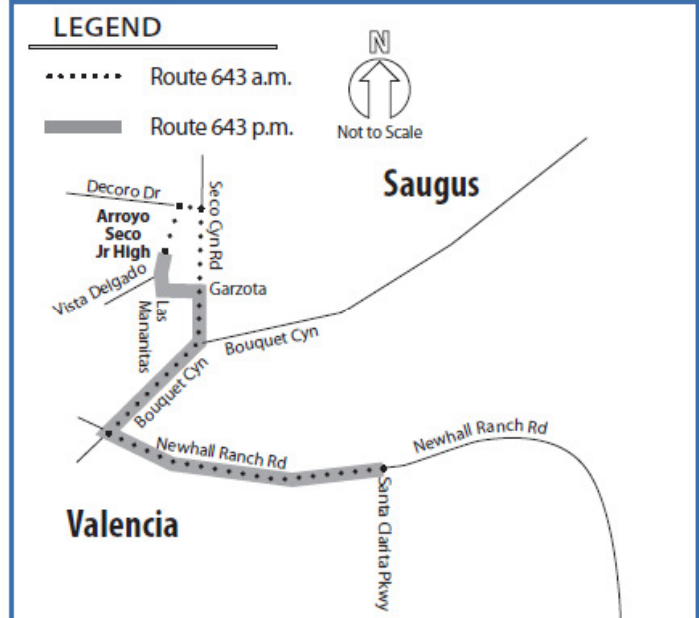

SUPPLEMENTAL SCHOOL DAY SERVICE MAPS