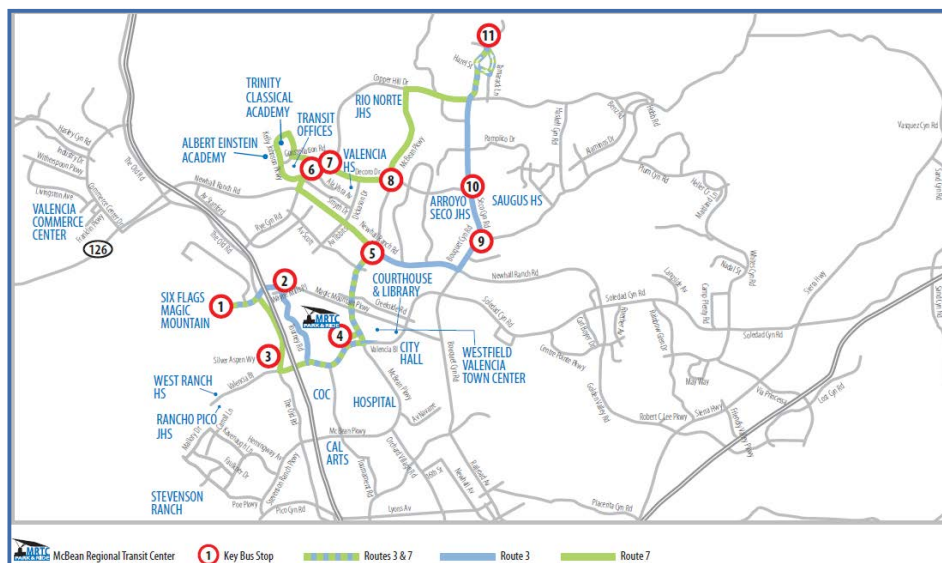

SUPPLEMENTAL SCHOOL DAY SERVICE MAPS