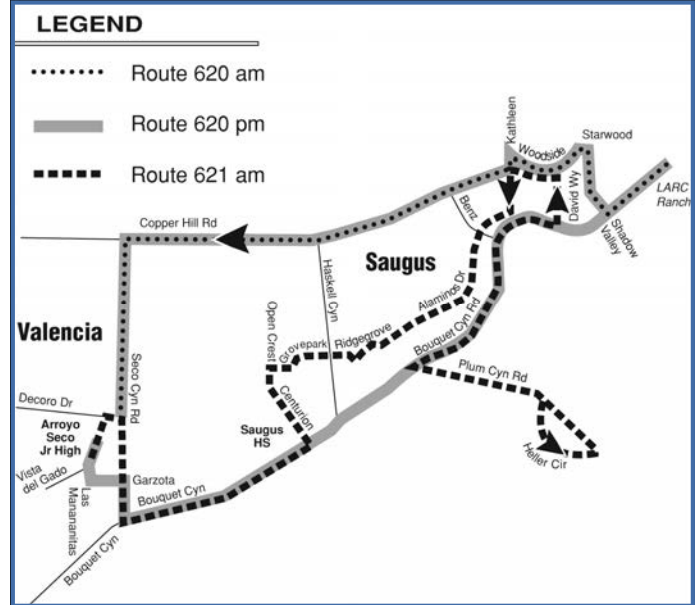

SUPPLEMENTAL SCHOOL DAY SERVICE MAPS