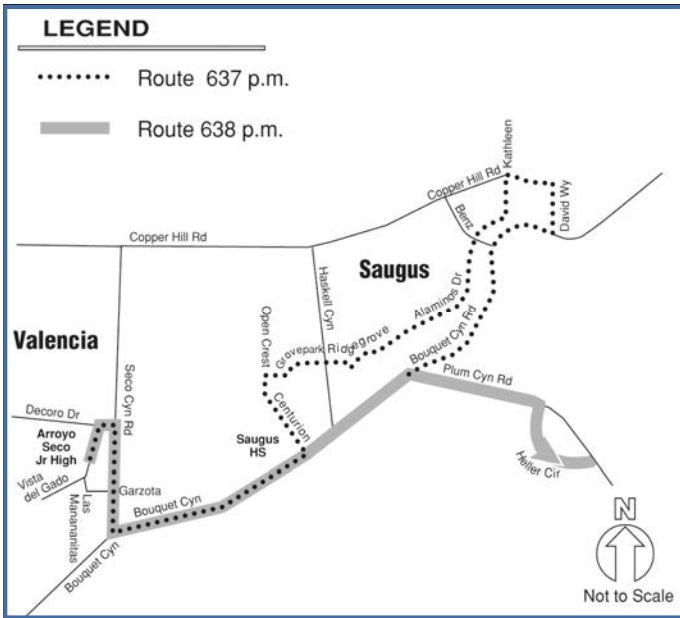

SUPPLEMENTAL SCHOOL DAY SERVICE MAPS