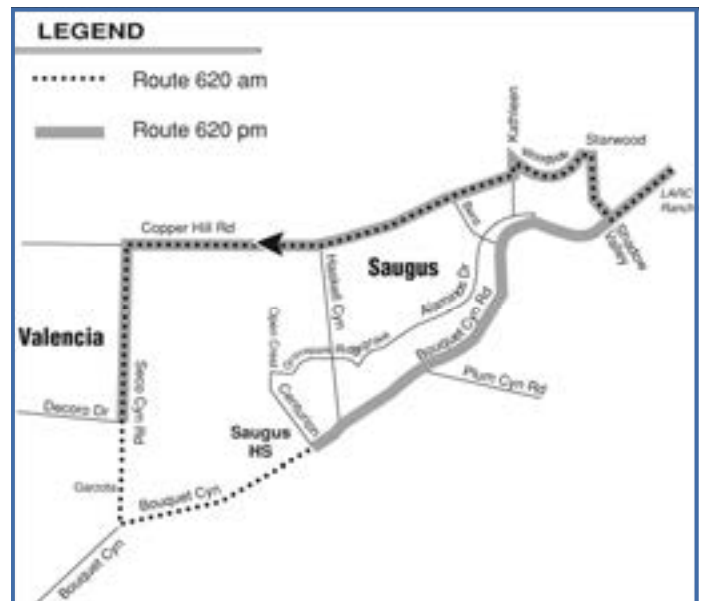

SUPPLEMENTAL SCHOOL DAY SERVICE MAPS

Please note: Schedules are subject to change without notice. It is our desire to maintain scheduled time whenever possible. However, safety is our primary consideration. Weather, traffic, road construction, and other factors may affect operating conditions. Therefore, schedules cannot be guaranteed. Santa Clarita Transit assumes no responsibility for lost, stolen or damaged passes. No refunds will be given. Santa Clarita Transit assumes no responsibility for delays, service annulments, etc. caused by weather, road/highway conditions, accidents, acts of God etc.