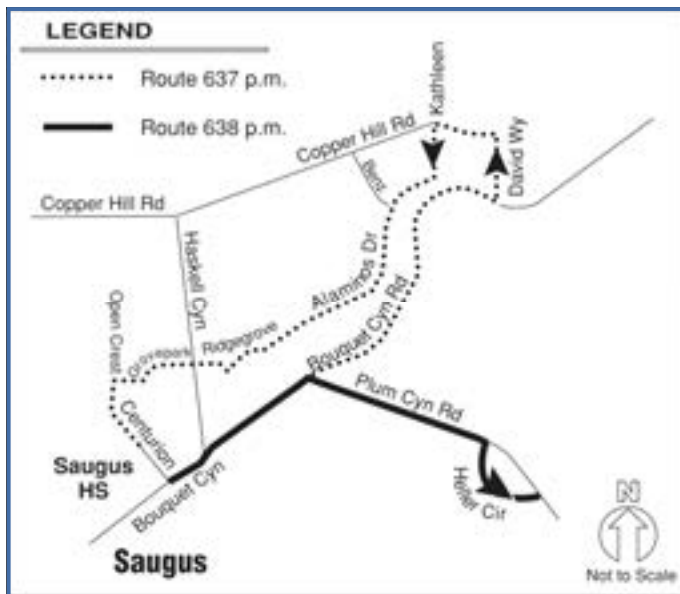

SUPPLEMENTAL SCHOOL DAY SERVICE MAPS

Please note: Schedules are subject to change without notice. It is our desire to maintain scheduled time whenever possible. However, safety is our primary consideration. Weather, traffic, road construction, and other factors may affect operating conditions. Therefore, schedules cannot be guaranteed. Santa Clarita Transit assumes no responsibility for lost, stolen or damaged passes. No refunds will be given. Santa Clarita Transit assumes no responsibility for delays, service annulments, etc. caused by weather, road/highway conditions, accidents, acts of God etc.