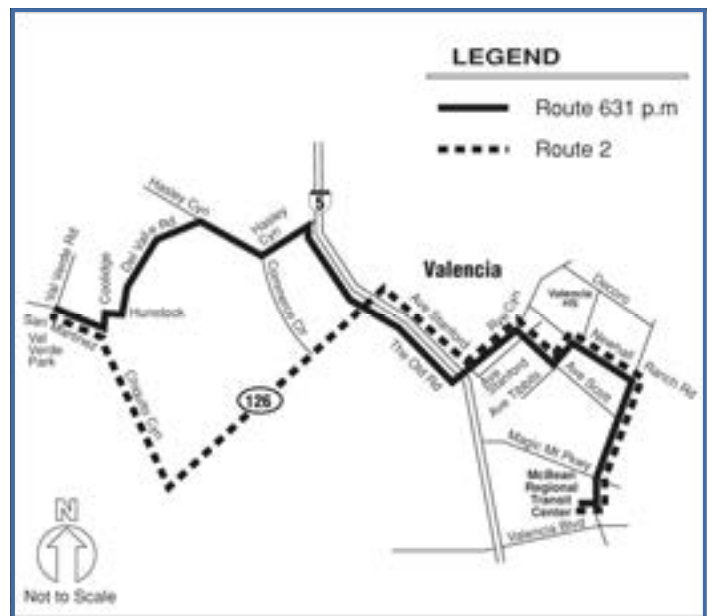

SUPPLEMENTAL SCHOOL DAY SERVICE MAPS

Please note: Schedules are subject to change without notice. It is our desire to maintain scheduled time whenever possible. However, safety is our primary consideration. Weather, traffic, road construction, and other factors may affect operating conditions. Therefore, schedules cannot be guaranteed. Santa Clarita Transit assumes no responsibility for lost, stolen or damaged passes. No refunds will be given. Santa Clarita Transit assumes no responsibility for delays, service annulments, etc. caused by weather, road/highway conditions, accidents, acts of God etc.