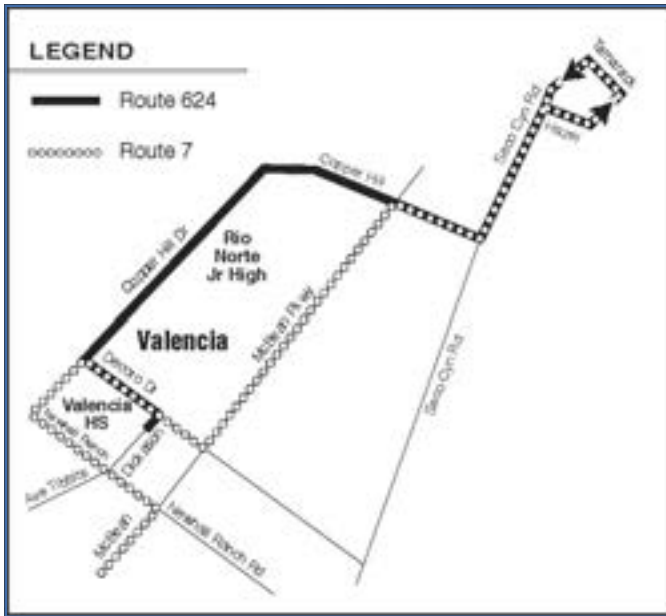

SUPPLEMENTAL SCHOOL DAY SERVICE MAPS

Please note: Schedules are subject to change without notice. It is our desire to maintain scheduled time whenever possible. However, safety is our primary consideration. Weather, traffic, road construction, and other factors may affect operating conditions. Therefore, schedules cannot be guaranteed. Santa Clarita Transit assumes no responsibility for lost, stolen or damaged passes. No refunds will be given. Santa Clarita Transit assumes no responsibility for delays, service annulments, etc. caused by weather, road/highway conditions, accidents, acts of God etc.