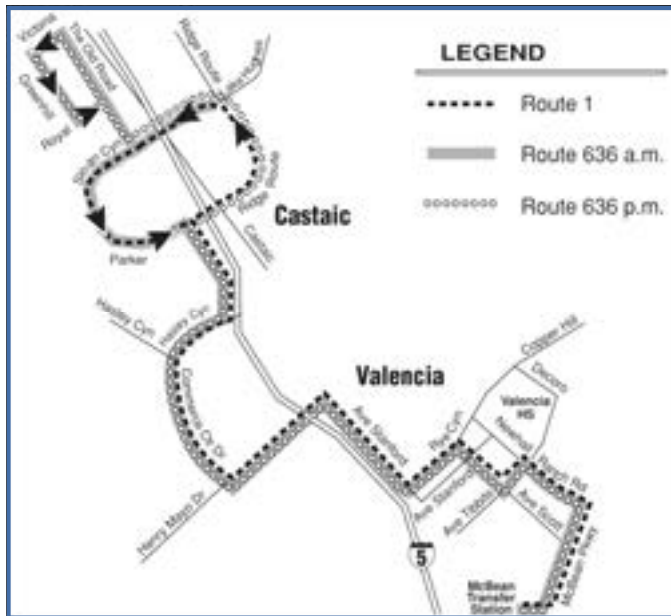

SUPPLEMENTAL SCHOOL DAY SERVICE MAPS

Please note: Schedules are subject to change without notice. It is our desire to maintain scheduled time whenever possible. However, safety is our primary consideration. Weather, traffic, road construction, and other factors may affect operating conditions. Therefore, schedules cannot be guaranteed. Santa Clarita Transit assumes no responsibility for lost, stolen or damaged passes. No refunds will be given. Santa Clarita Transit assumes no responsibility for delays, service annulments, etc. caused by weather, road/highway conditions, accidents, acts of God etc.