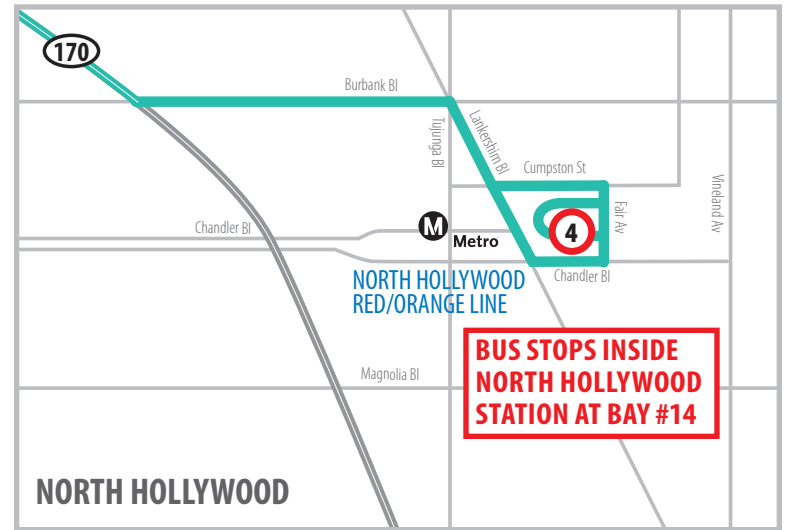

ROUTE 757 NoHo Express

SERVING:

- Sierra Highway
- McBean Regional Transit Center
- CalArts
- Newhall Metrolink Station
- College of the Canyons (Valencia Campus)
- North Hollywood Red/Orange Line
- Church on the Way

- Route 757
- - - Weekend service
- See schedule for trips not serving College of the Canyons (COC).

1 Key Bus Stop *Please note: ROUTE 757 BUSES STOP ONLY AT KEY BUS STOPS SHOWN.*

ROUTE 757

MONDAY - FRIDAY: Santa Clarita to North Hollywood Station