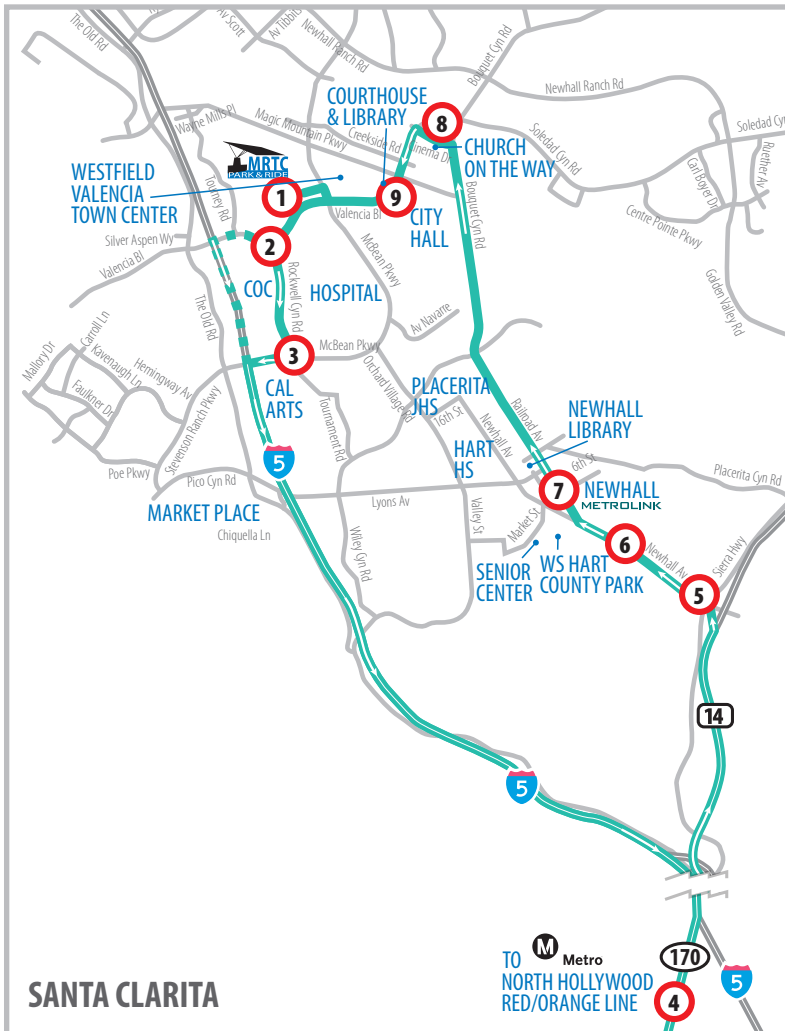

ROUTE 757 NoHo Express

SERVING:

- Sierra Highway
- McBean Regional Transit Center
- CalArts
- Newhall Metrolink Station
- College of the Canyons (Valencia Campus)
- North Hollywood Red/Orange Line
- Church on the Way

- Route 757
- - - Weekend service
- See schedule for trips not serving College of the Canyons (COC).

1 Key Bus Stop *Please note: ROUTE 757 BUSES STOP ONLY AT KEY BUS STOPS SHOWN.*

ROUTE 757

MONDAY - FRIDAY: Santa Clarita to North Hollywood Station