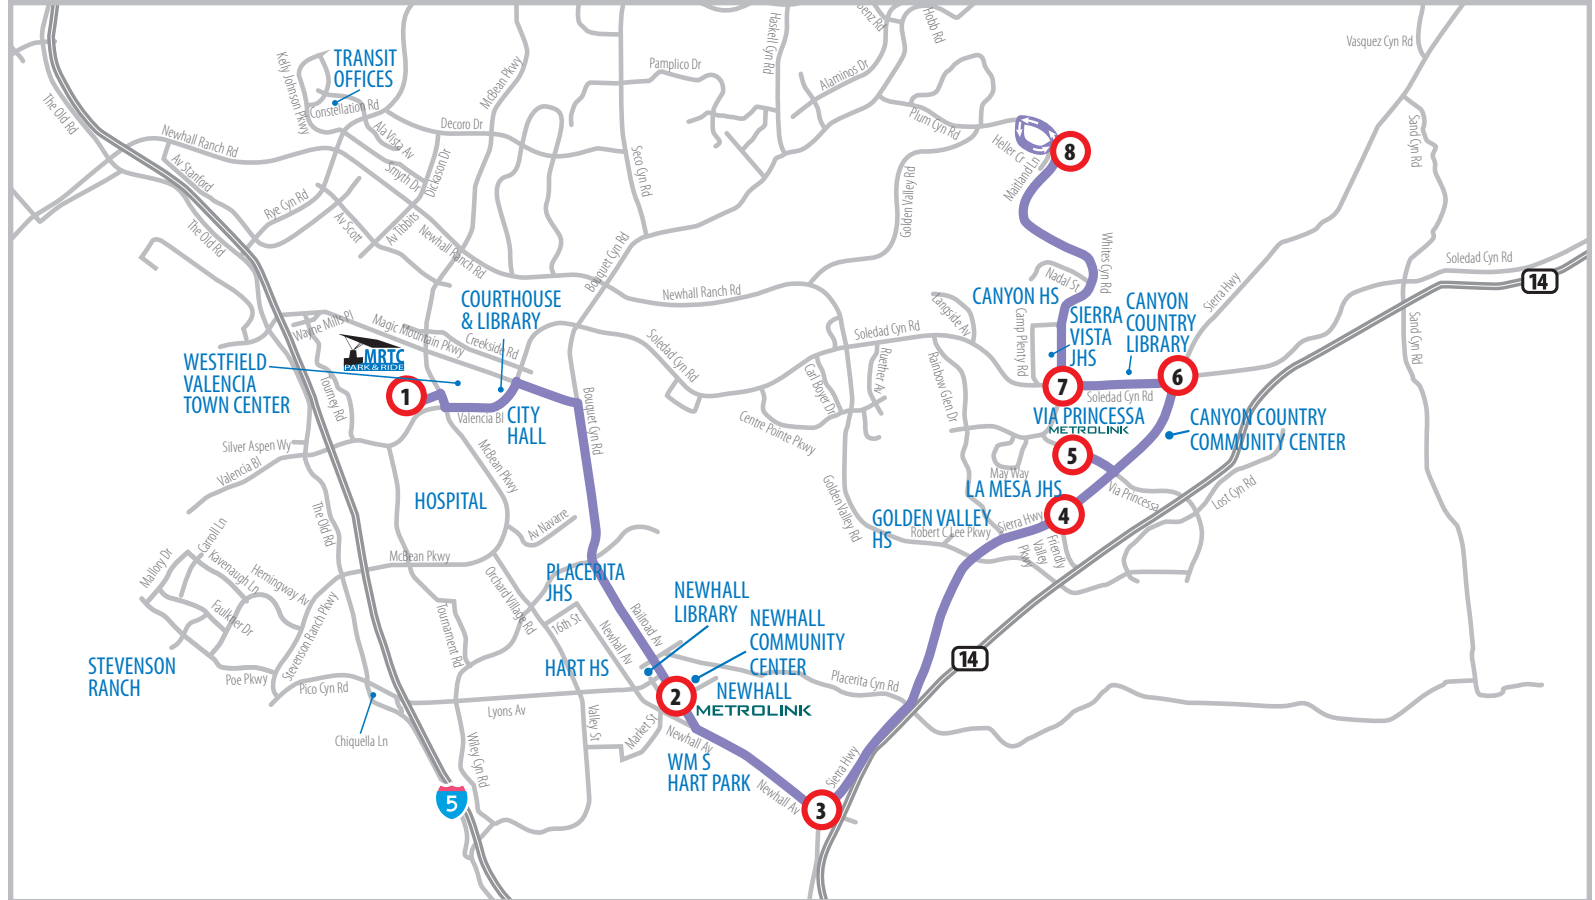

ROUTE 12

SERVING:

- McBean Regional Transit Center
- Westfield Valencia Town Center
- Valencia Library & Courthouse
- Santa Clarita City Hall
- Newhall Library
- Newhall Metrolink Station
- Newhall Community Center
- Wm S Hart Park
- Via Princessa Metrolink
- Canyon High School
- Canyon Country Community Center
- Canyon Country Library

 McBean Regional Transit Center

 Key Bus Stop

 Route 12

Please note: There are more bus stops than appear on map and schedule. Buses stop at all stops located along the route if customer is waiting to board or needs to depart.

PM = BOLD SUNDAY SERVICE IN RED BRACKET