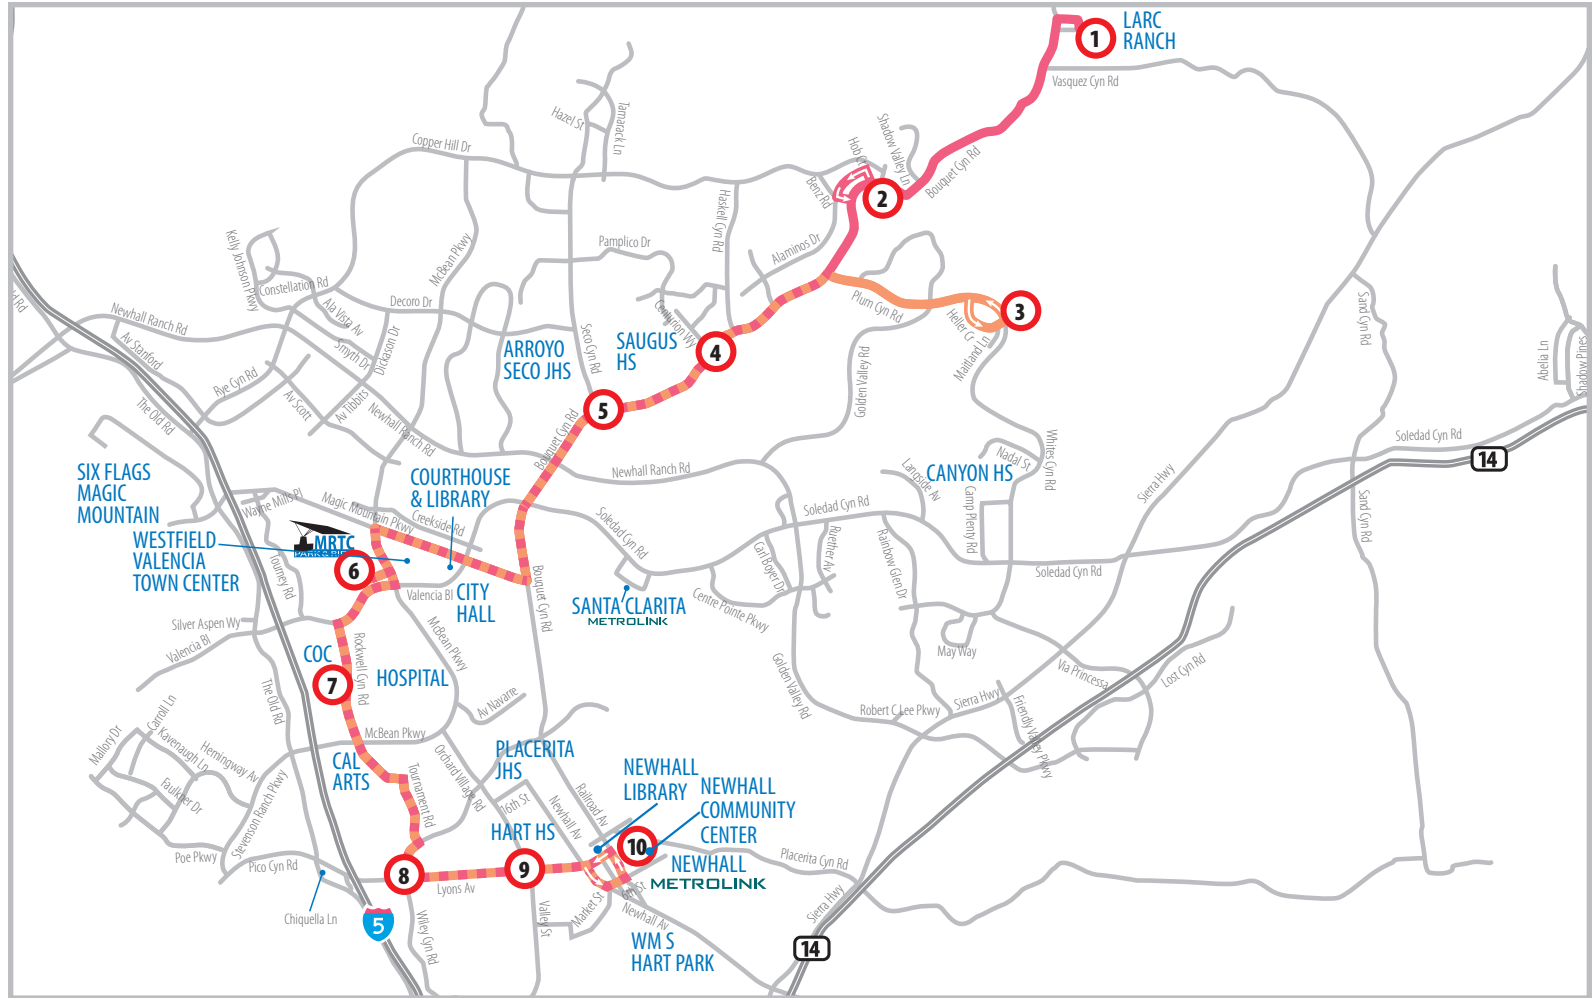

ROUTE 4 / ROUTE 14

SERVING:

- Newhall Metrolink Station
- College of the Canyons
- McBean Regional Transit Center
- River Oaks Shopping Center
- Westfield Valencia Town Center
- Saugus High School
- LARC Ranch
- Plum Canyon
- Newhall Community Center
- Newhall Metrolink Station

McBea Regional Transit Center

1 Key Bus Stop

Routes 4 & 14

Route 4

Route 14

Please note: There are more bus stops than appear on map and schedule. Buses stop at all stops located along the route if customer is waiting to board or needs to depart.

L Upon arrival at LARC Ranch, continues in service for 5 minutes to drop off passengers via southbound route to Alaminos Dr and Benz Rd.

PM = BOLD

ROUTE 4 / ROUTE 14 SATURDAY - SUNDAY: Bouquet Canyon & Plum Canyon to Newhall Metrolink