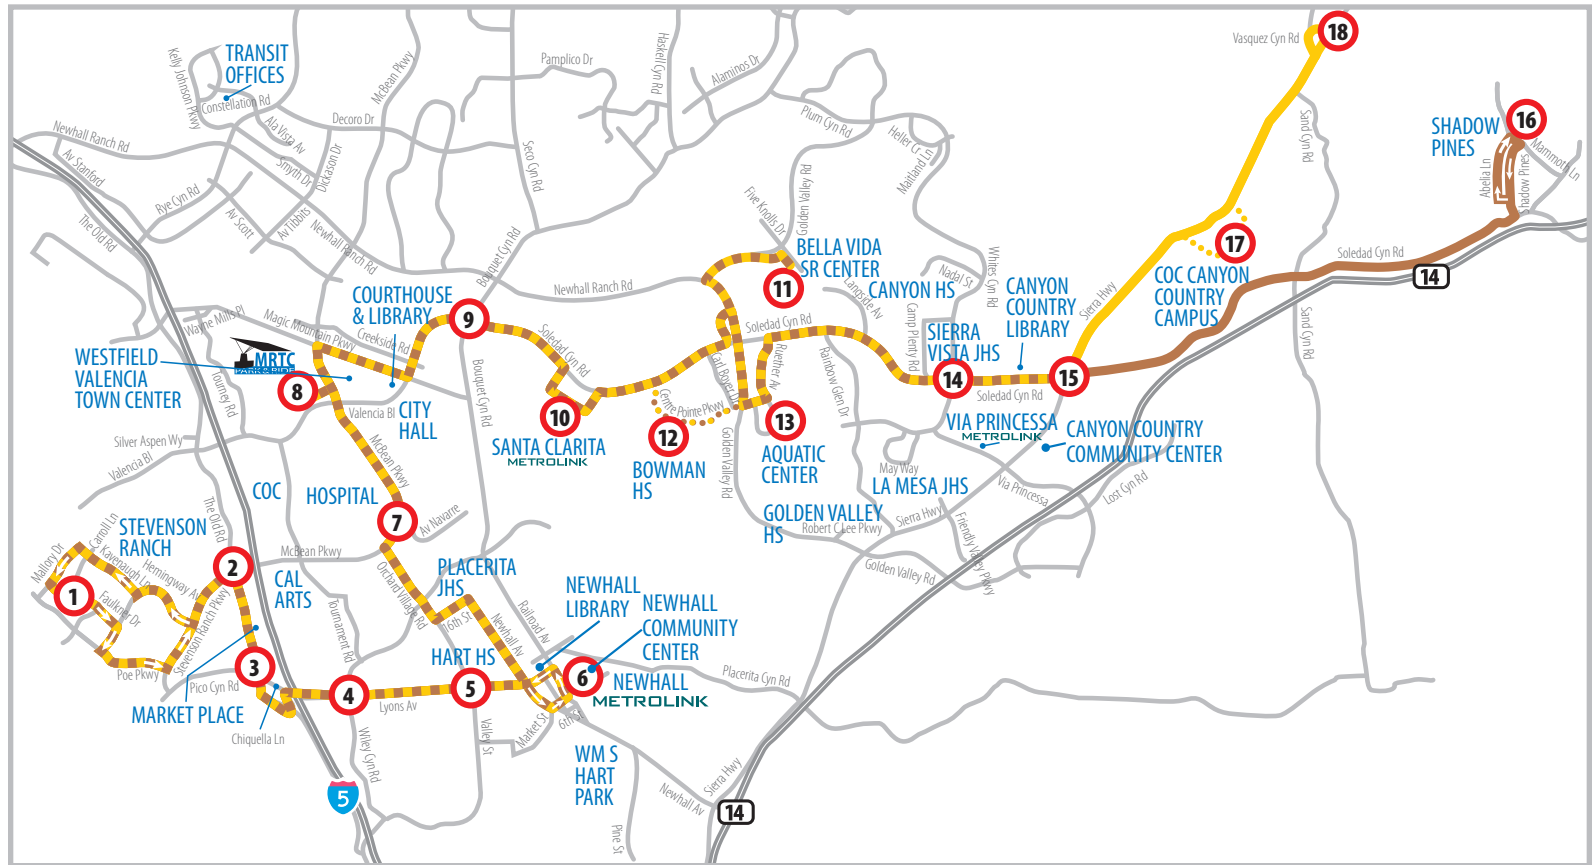

# ROUTE 5 / ROUTE 6

 McBean Regional Transit Center  
  Key Bus Stop  
  Routes 5 & 6  
  Route 5  
  Route 6

Please note: There are more bus stops than appear on map and schedule. Buses stop at all stops located along the route if customer is waiting to board or needs to depart.

# ROUTE 5 / ROUTE 6 SATURDAY - SUNDAY: To Stevenson Ranch

Route	Sierra Hwy & Vasquez Cyn Rd	Sierra Hwy & Campus Exit (COC)	Shadow Pines Bl & Grandifloros Rd	Soledad Cyn Rd & Sierra Hwy	Soledad Cyn d & Whites Cyn Rd	Aquatic Center	Soledad Cyn Rd & Bouquet Cyn Rd	McBean Regional Transit Center		McBean Pkwy & Avenida Navarre	Newhall Metrolink Station	Lyons Ave & Orchard Village Rd	Lyons Ave & Wiley Cyn Rd	The Old Road & Chiquella Ln	Stevenson Ranch Pkwy & The Old Rd	Carroll Ln & Faulkner Dr
								ARRIVE	DEPART							
6	18	17	16	15	14	13	9	8	7	6	5	4	3	2	1	
6																
6																
6																
6																
5	801A	806A														
6																
5	906A	911A														
6																
5	1006A	1011A														
6																
5	1106A	1111A														
6																
5	1206P	1211P														
6																
6																
6																
5	206P	211P														
6																
5	306P	311P														
6																
6																
6																
5	508P															
6																
6																
6																
5	637P															
6																
6																
5	807P															
6																