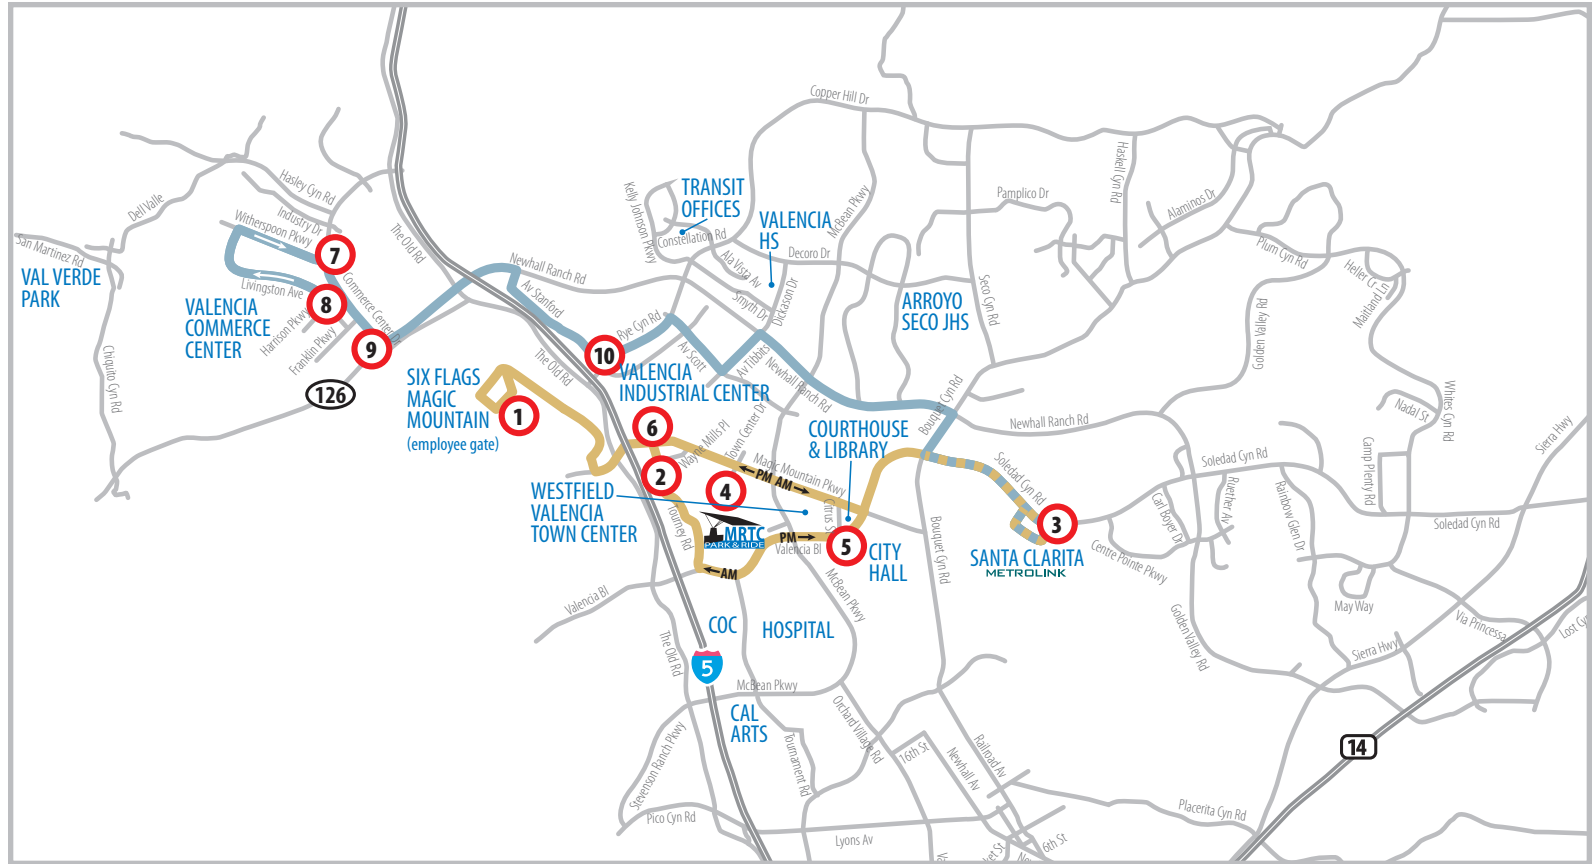

# ROUTE 501 / ROUTE 502 STATION LINKS

## SERVING:

- Santa Clarita Metrolink Station
- Santa Clarita City Hall
- Westfield Valencia Town Center
- McBean Regional Transit Center
- College of the Canyons
- Valencia Industrial Center
- Six Flags Magic Mountain
- Valencia Commerce Center

 McBean Regional Transit Center  
  Key Bus Stop  
  Route 501 & 502  
  Route 501  
  Route 502

*Please note:* There are more bus stops than appear on map and schedule. Buses stop at all stops located along the route if customer is waiting to board or needs to depart.

## MONDAY - FRIDAY: To Valencia Commerce Center

ROUTE	Commerce Center Dr & Harrison Pkwy	Commerce Center Dr & Witherspoon Pkwy	Commerce Center Dr & Franklin Pkwy	Av Stanford & Rye Canyon Rd	Santa Clarita Metrolink		Av Stanford & Rye Canyon Rd	Commerce Center Dr & Hwy 126	Commerce Center Dr & Harrison Pkwy	Commerce Center Dr & Witherspoon Pkwy
					ARRIVE	DEPART				
502						623A	638A	645A	648A	651A
502		653A	700A	707A	722A	728A	743A	750A	753A	756A
502		756A	759A	806A	821A	832A	847A	853A	856A	859A
502	355P	358P	401P	408P	429P	437P	452P	458P	501P	
502	432P	435P	438P	444P	505P	550P	559P			
502	502P	505P	508P	515P	536P	636P	646P			
502				604P	625P					