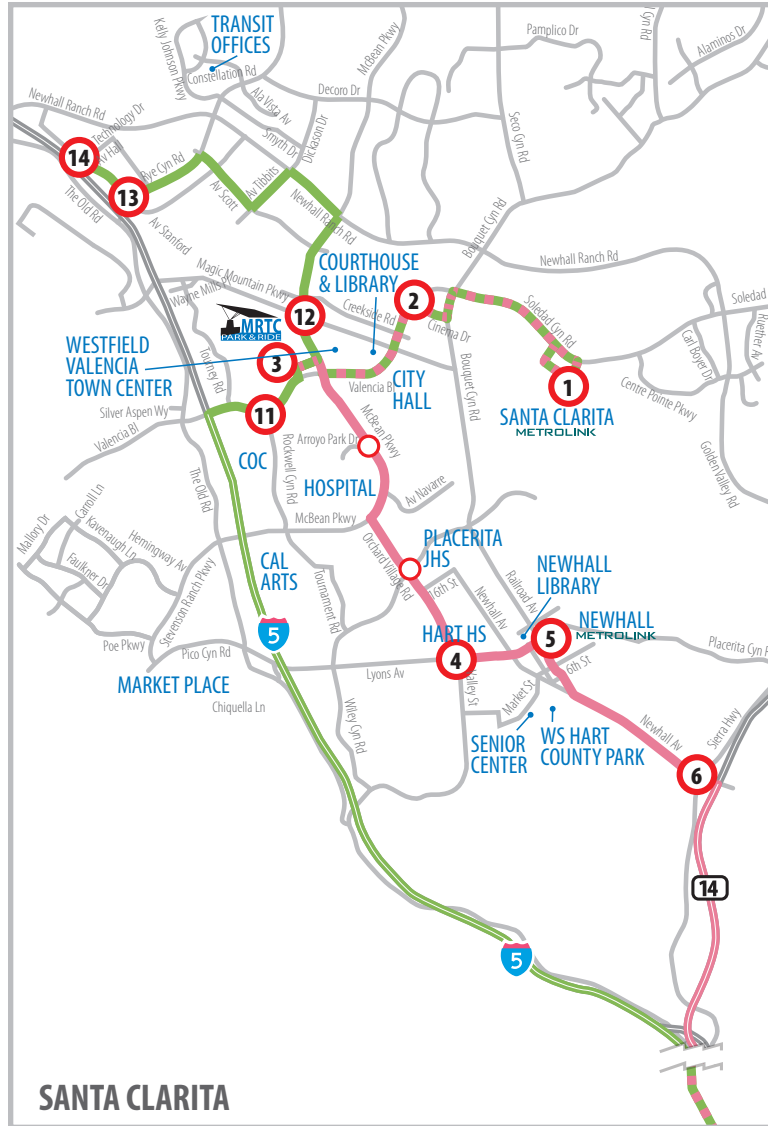

ROUTE 797 / 792

Century City, UCLA, and Westwood

SERVING:

- Santa Clarita Metrolink
- McBean Regional Transit Center
- Newhall Metrolink Station
- Century City
- UCLA
- Westwood

— Routes 797 & 792
— Route 797 Stops only at bus stops shown.
— Route 792 Stops at any regular bus stop along route in Santa Clarita.

1 Key Bus Stop   Bus Stop

McBean Regional Transit Center