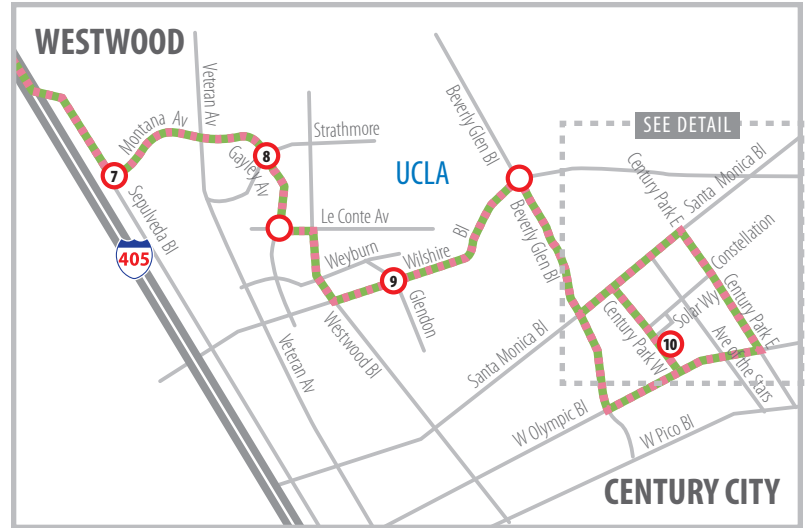

ROUTE 797 / 792

Century City, UCLA, and Westwood

SERVING:

- Santa Clarita Metrolink
- McBean Regional Transit Center
- Newhall Metrolink Station
- Century City
- UCLA
- Westwood

— Routes 797 & 792
— Route 797 Stops only at bus stops shown.
— Route 792 Stops at any regular bus stop along route in Santa Clarita.

1 Key Bus Stop   Bus Stop

McBean Regional Transit Center