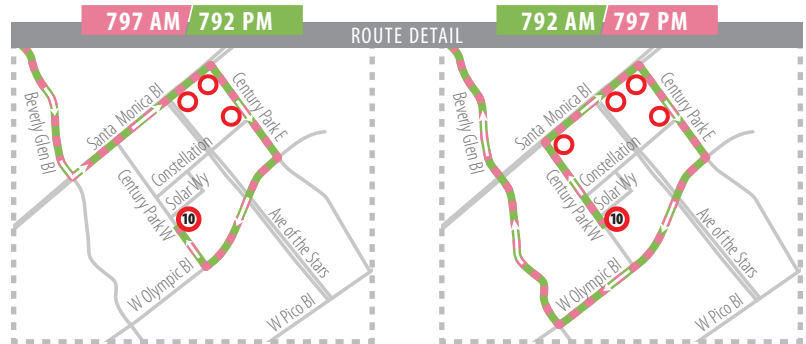

ROUTE 797 / 792

Century City, UCLA, and Westwood

SERVING:

- Santa Clarita Metrolink
- McBean Regional Transit Center
- Newhall Metrolink Station
- Century City
- UCLA
- Westwood

— Routes 797 & 792
— Route 797 Stops only at bus stops shown.
— Route 792 Stops at any regular bus stop along route in Santa Clarita.

1 Key Bus Stop   Bus Stop

McBean Regional Transit Center