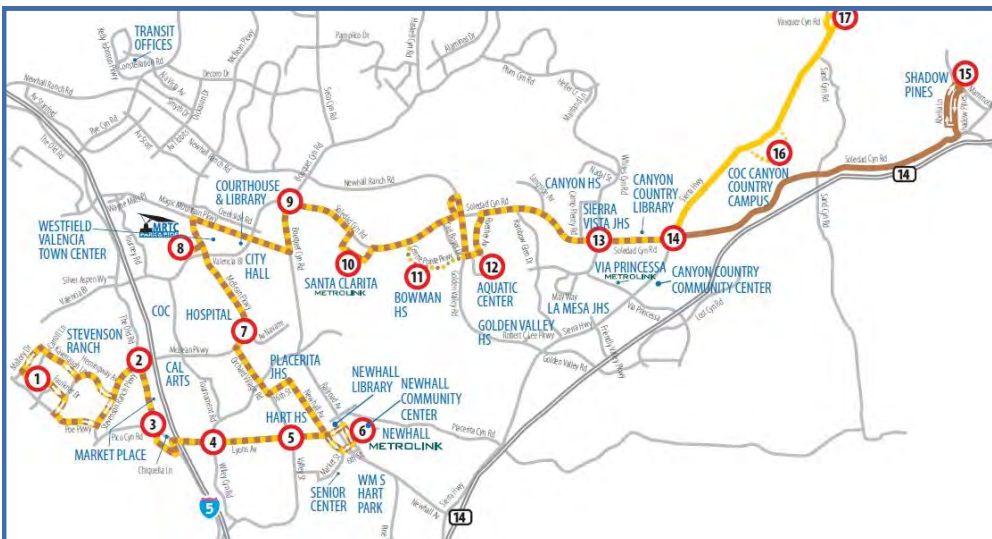

Route 12 to Heller Circle	
Whites Cyn & Nadal	Heller Cir & Maitland
3:01pm	3:06pm
3:18pm	3:23pm
3:50pm	3:55pm

SUPPLEMENTAL SCHOOL DAY SERVICE MAPS

Route 12

Route 5/6

LOCAL ROUTE MAP

Please see *Local Schedule* for more information