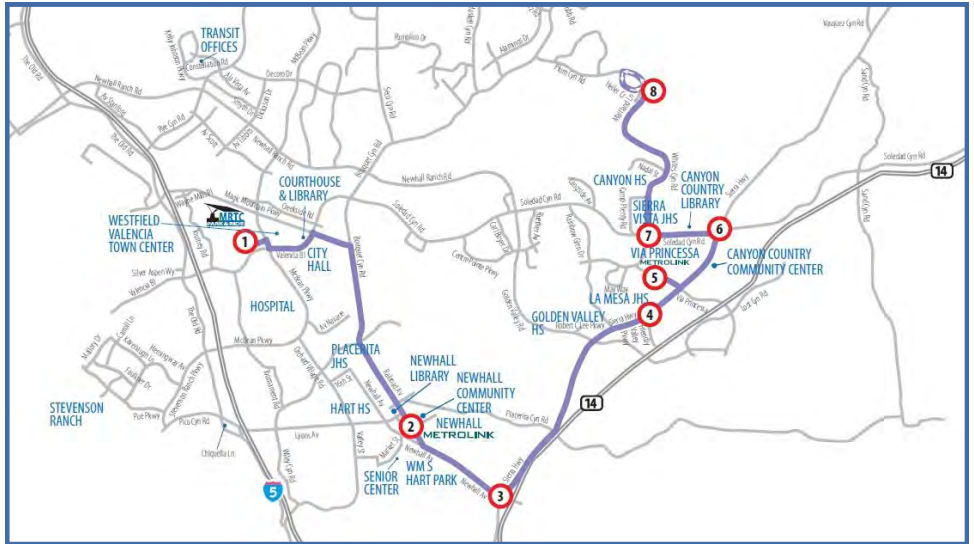

Route 5/6 To Shadow Pines				
Route	Soledad Cyn & Whites Cyn	Soledad Cyn & Sierra Hwy	Mammoth Ln & Soledad	Shadow Pines & Grandifloras
6	2:55pm	2:59pm	3:12pm	3:15pm
6	3:24pm	3:32pm	3:41pm	3:44pm
5	3:55pm	3:59pm		
6	3:56pm	4:00pm		4:12pm

Route 12 to Sierra Highway			
Whites Cyn & Nadel	Whites Cyn & Stillmore	Soledad Cyn & Whites Cyn	Sierra Hwy & Soledad Cyn
2:28pm	2:31pm	2:35pm	2:42pm
3:15pm	3:17pm	3:21pm	3:28pm
3:28pm	3:31pm	3:35pm	3:40pm

Route 12 to Heller Circle	
Whites Cyn & Nadal	Heller Cir & Maitland
3:01pm	3:06pm
3:18pm	3:23pm
3:50pm	3:55pm

SUPPLEMENTAL SCHOOL DAY SERVICE MAPS

Route 12

Route 5/6

LOCAL ROUTE MAP

Please see *Local Schedule* for more information