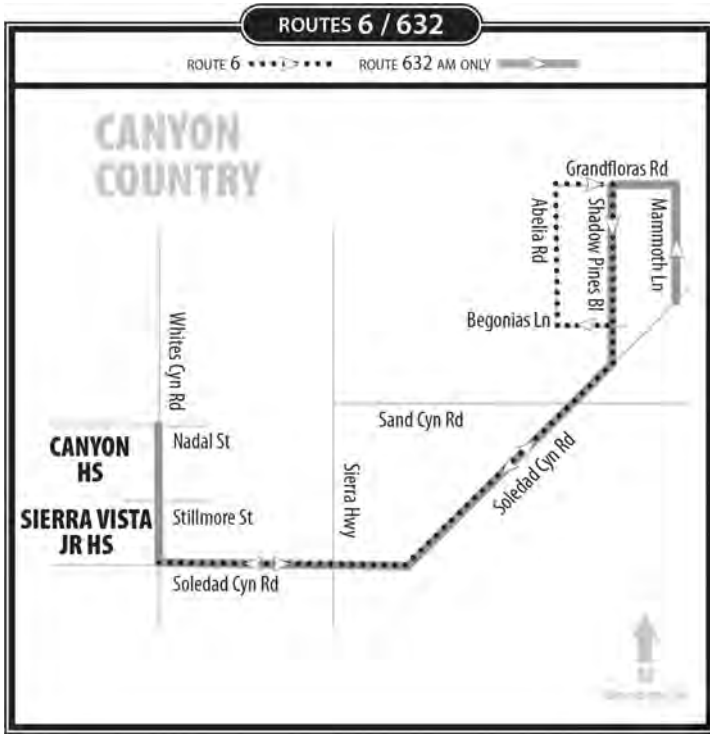

SUPPLEMENTAL SCHOOL DAY SERVICE MAPS