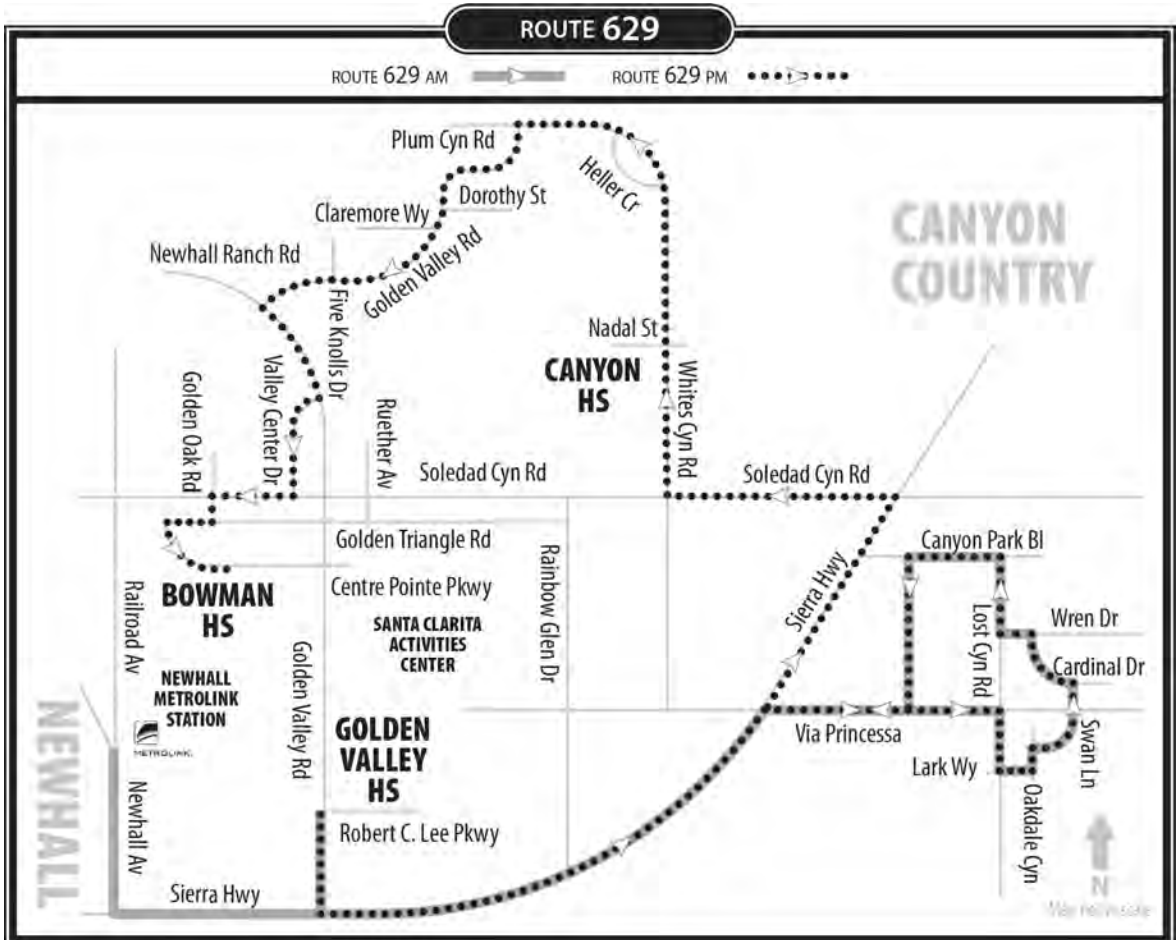

## AFTERNOON SERVICE

*Buses serve all local bus stops along the route between the printed timed locations below. Find the stop nearest your boarding location. If your stop is not at a time point, use the previous time point to determine when you should be at your stop.*

## LOCAL ROUTE MAP

*Please see Local Schedule for more information*