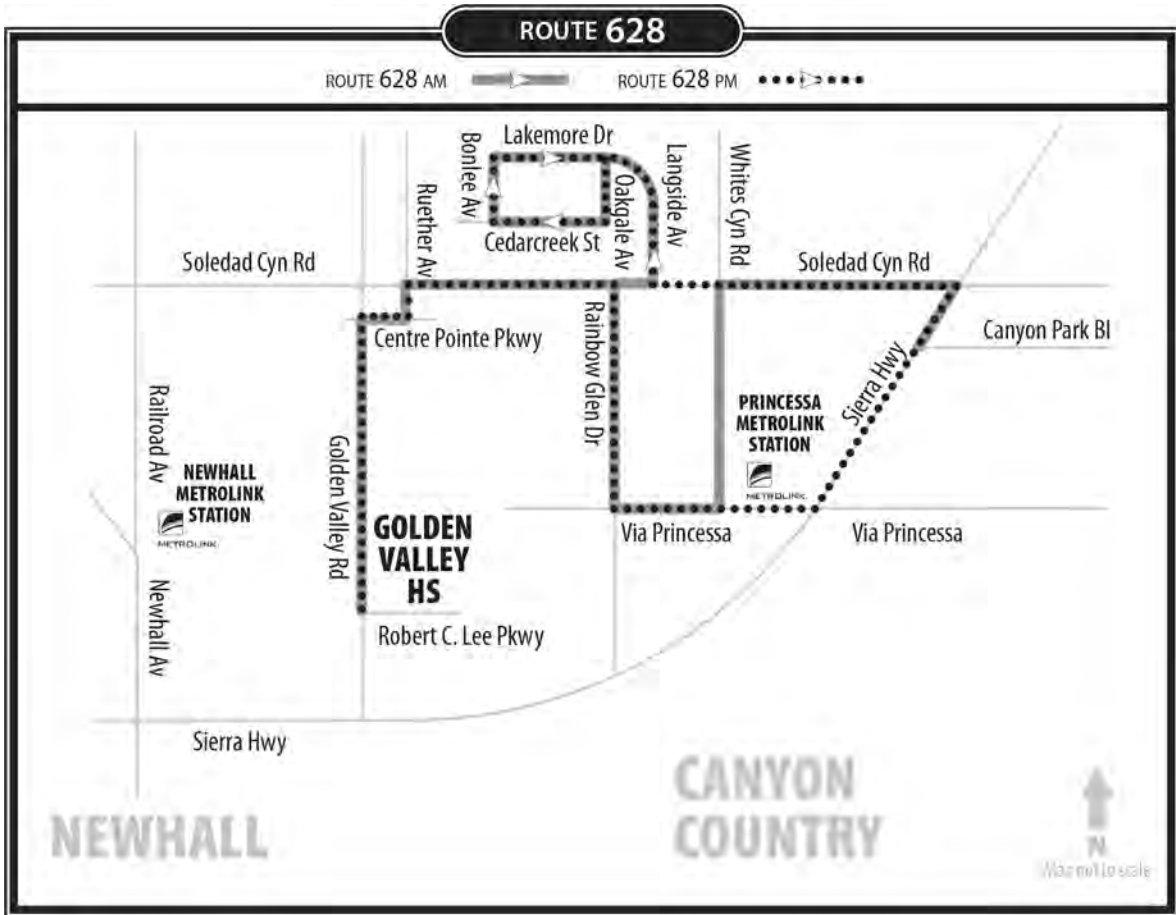

SUPPLEMENTAL SCHOOL DAY SERVICE MAP