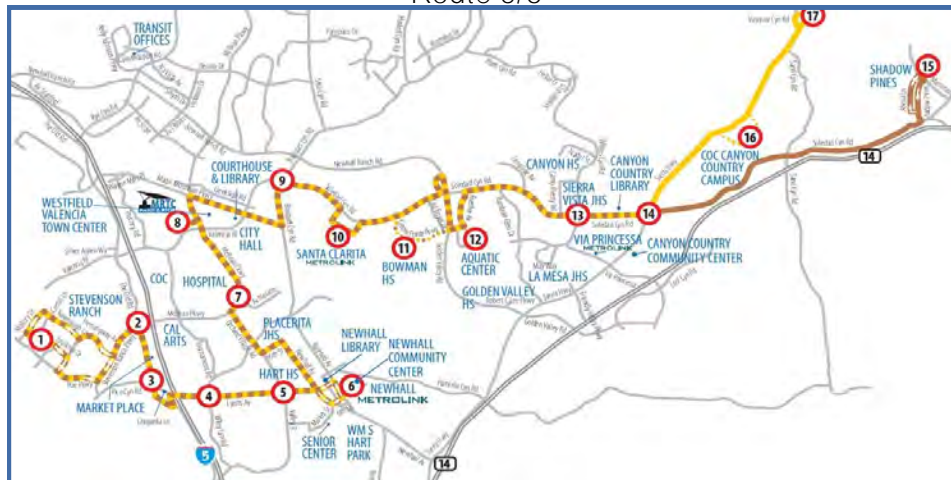

## Route 12 To Sierra Hwy

McBean Transit Center	Railroad Ave & 6th St	Sierra Hwy & Newhall Ave
3:00pm	3:17pm	3:25pm

## Route 12 To McBean Transit Center

Newhall Metrolink Station	McBean Transit Center
2:33pm	2:50pm
3:03pm	3:20pm

***Please note:** Schedules are subject to change without notice. It is our desire to maintain scheduled time whenever possible. However, safety is our primary consideration. Weather, traffic, road construction, and other factors may affect operating conditions. Therefore, schedules cannot be guaranteed. Santa Clarita Transit assumes no responsibility for lost, stolen or damaged passes. No refunds will be given. Santa Clarita Transit assumes no responsibility for delays, service annulments, etc. caused by weather, road/highway conditions, accidents, acts of God etc.*

# SUPPLEMENTAL SCHOOL DAY SERVICE MAPS

Route 4/14

Route 5/6

# Route 12