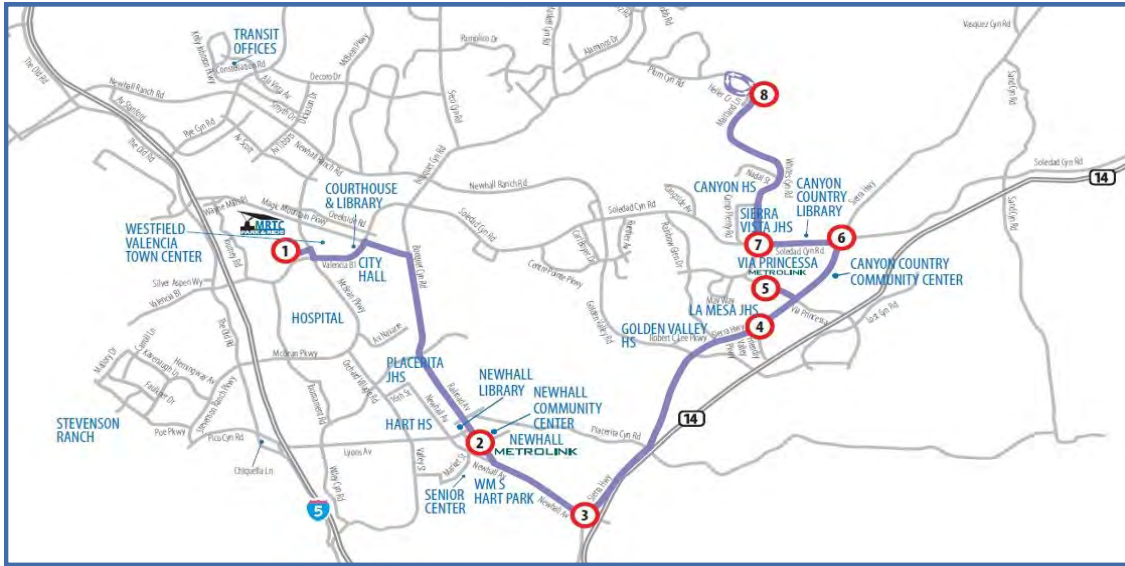

## Route 12 To Sierra Hwy

McBean Transit Center	Railroad Ave & 6th St	Sierra Hwy & Newhall Ave
3:00pm	3:17pm	3:25pm

# SUPPLEMENTAL SCHOOL DAY SERVICE MAPS

Route 4/14

Route 5/6

# Route 12

## LOCAL ROUTE MAP

*Please see Local Schedule for more information*