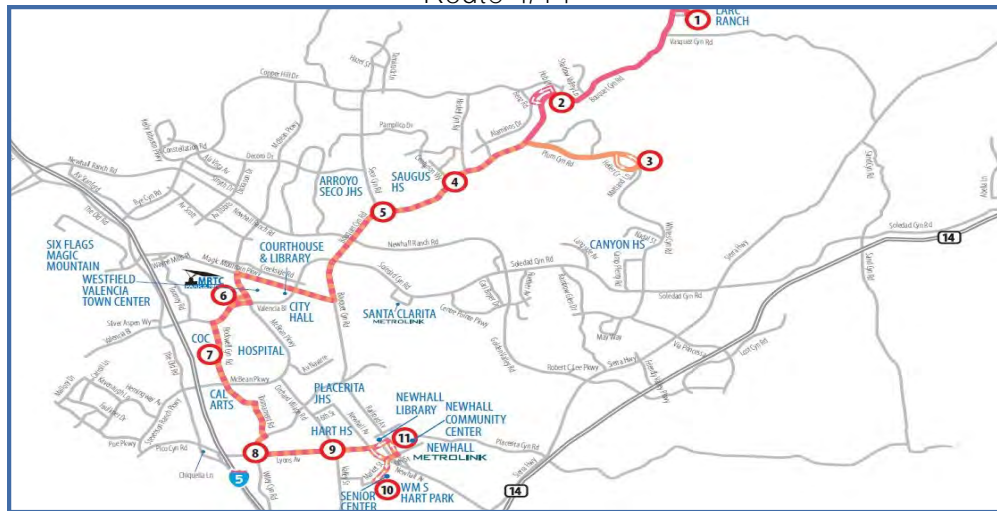

Route 4/14

Route 5/6