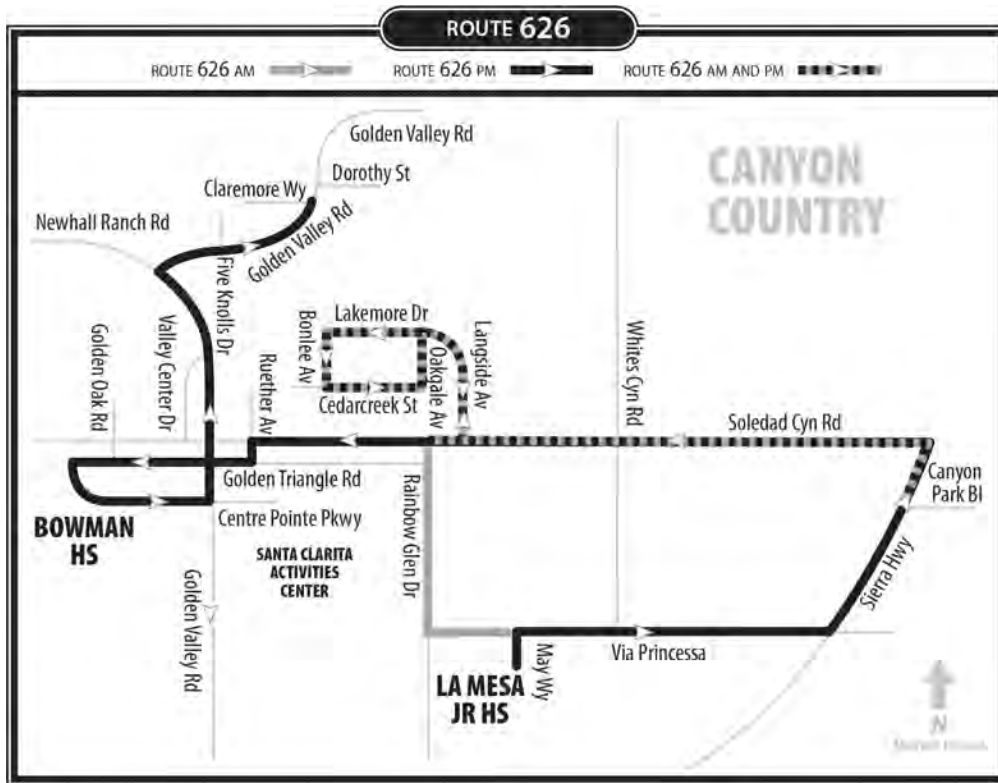

SUPPLEMENTAL SCHOOL DAY SERVICE MAPS

Please note: Schedules are subject to change without notice. It is our desire to maintain scheduled time whenever possible. However, safety is our primary consideration. Weather, traffic, road construction, and other factors may affect operating conditions. Therefore, schedules cannot be guaranteed. Santa Clarita Transit assumes no responsibility for lost, stolen or damaged passes. No refunds will be given. Santa Clarita Transit assumes no responsibility for delays, service annulments, etc. caused by weather, road/highway conditions, accidents, acts of God etc.