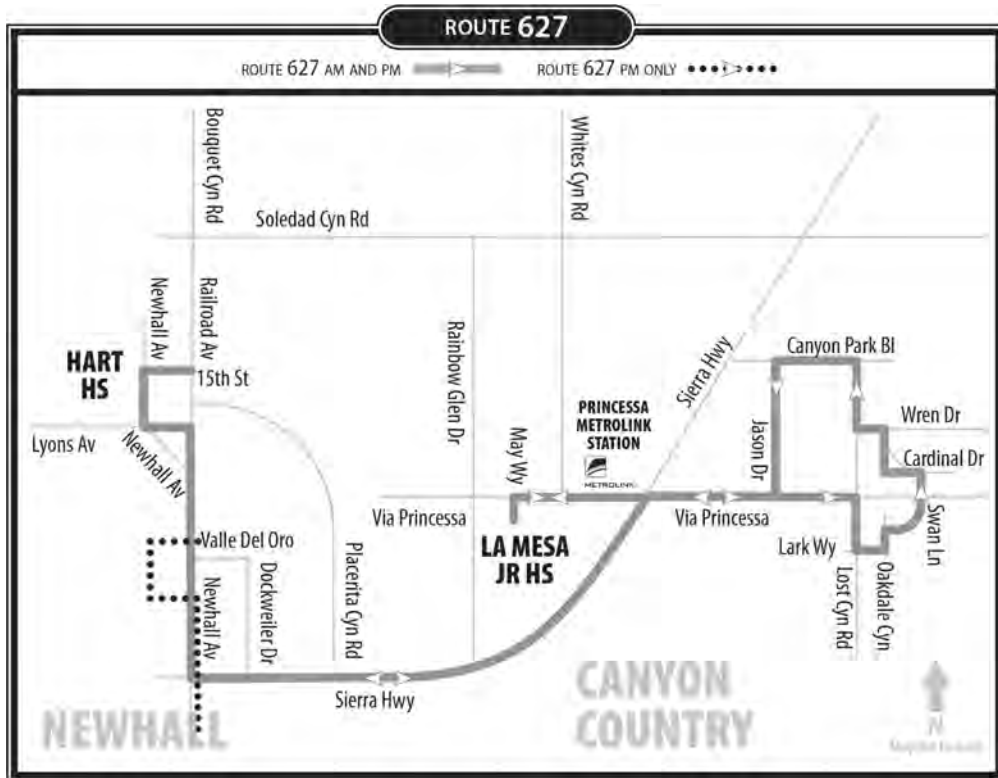

SUPPLEMENTAL SCHOOL DAY SERVICE MAPS

Please note: Schedules are subject to change without notice. It is our desire to maintain scheduled time whenever possible. However, safety is our primary consideration. Weather, traffic, road construction, and other factors may affect operating conditions. Therefore, schedules cannot be guaranteed. Santa Clarita Transit assumes no responsibility for lost, stolen or damaged passes. No refunds will be given. Santa Clarita Transit assumes no responsibility for delays, service annulments, etc. caused by weather, road/highway conditions, accidents, acts of God etc.