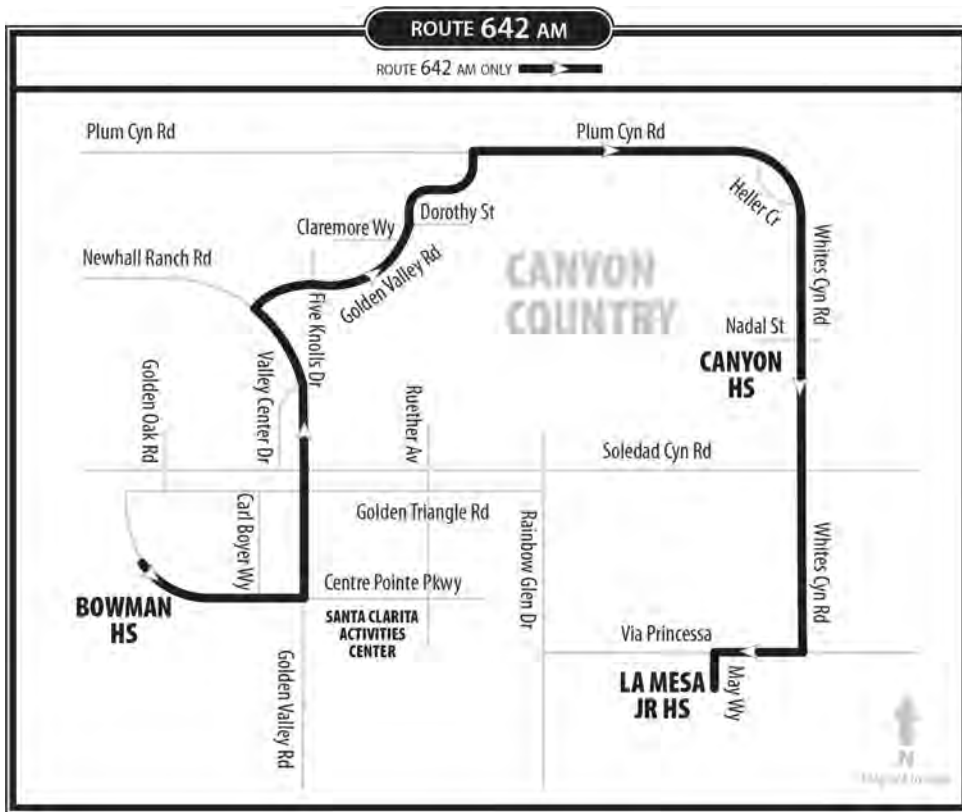

Route 627 (Mon, Tue, Thu & Fri only)

La Mesa Jr. High School	Via Princessa & Vista Del Canon	Cardinal & Wren	Canyon Park & Marisa	Jason & Oakmont	Sierra Hwy & Rainbow Glen	Newhall Ave & Sierra Hwy	Newhall Ave & Valle Del Oro	Lyons & Main (Newhall Library)	Newhall & 15th
3:15pm	3:24pm	3:30pm	3:31pm	3:33pm	3:37pm	3:43pm	3:46pm	3:52pm	3:55pm

Route 627 (Wednesday only)*

La Mesa Jr. High School	Via Princessa & Vista Del Canon	Cardinal & Wren	Canyon Park & Marisa	Jason & Oakmont	Sierra Hwy & Rainbow Glen	Newhall Ave & Sierra Hwy	Newhall Ave & Valle Del Oro	Lyons & Main (Newhall Library)	Newhall & 15th
2:10pm	2:19pm	2:25pm	2:26pm	2:28pm	2:32pm	2:38pm	2:41pm	2:47pm	2:50pm

LOCAL ROUTE MAP

Please see Local Schedule for more information