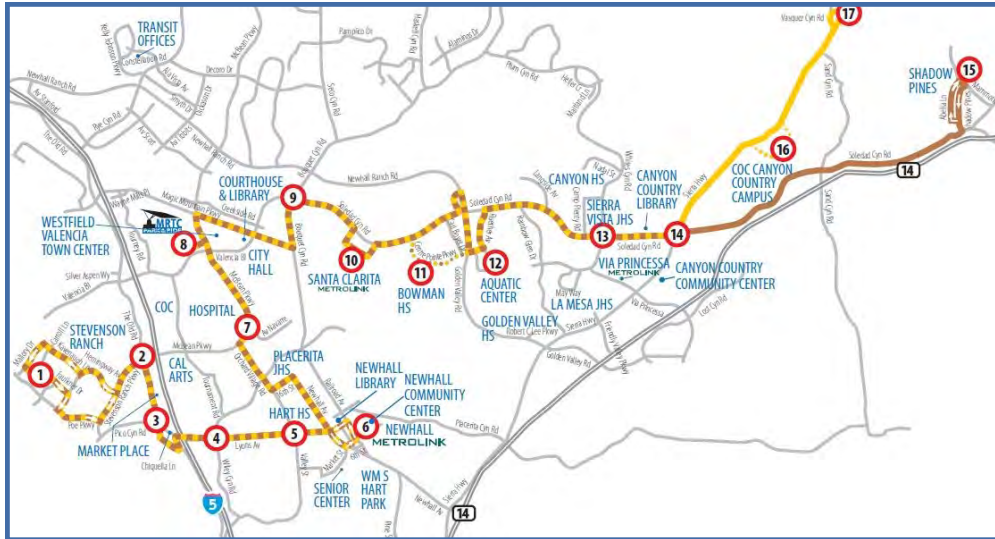

Route 5/6

LOCAL ROUTE MAP

Please see Local Schedule for more information

Please note: Schedules are subject to change without notice. It is our desire to maintain scheduled time whenever possible. However, safety is our primary consideration. Weather, traffic, road construction, and other factors may affect operating conditions. Therefore, schedules cannot be guaranteed. Santa Clarita Transit assumes no responsibility for lost, stolen or damaged passes. No refunds will be given. Santa Clarita Transit assumes no responsibility for delays, service annulments, etc. caused by weather, road/highway conditions, accidents, acts of God etc.