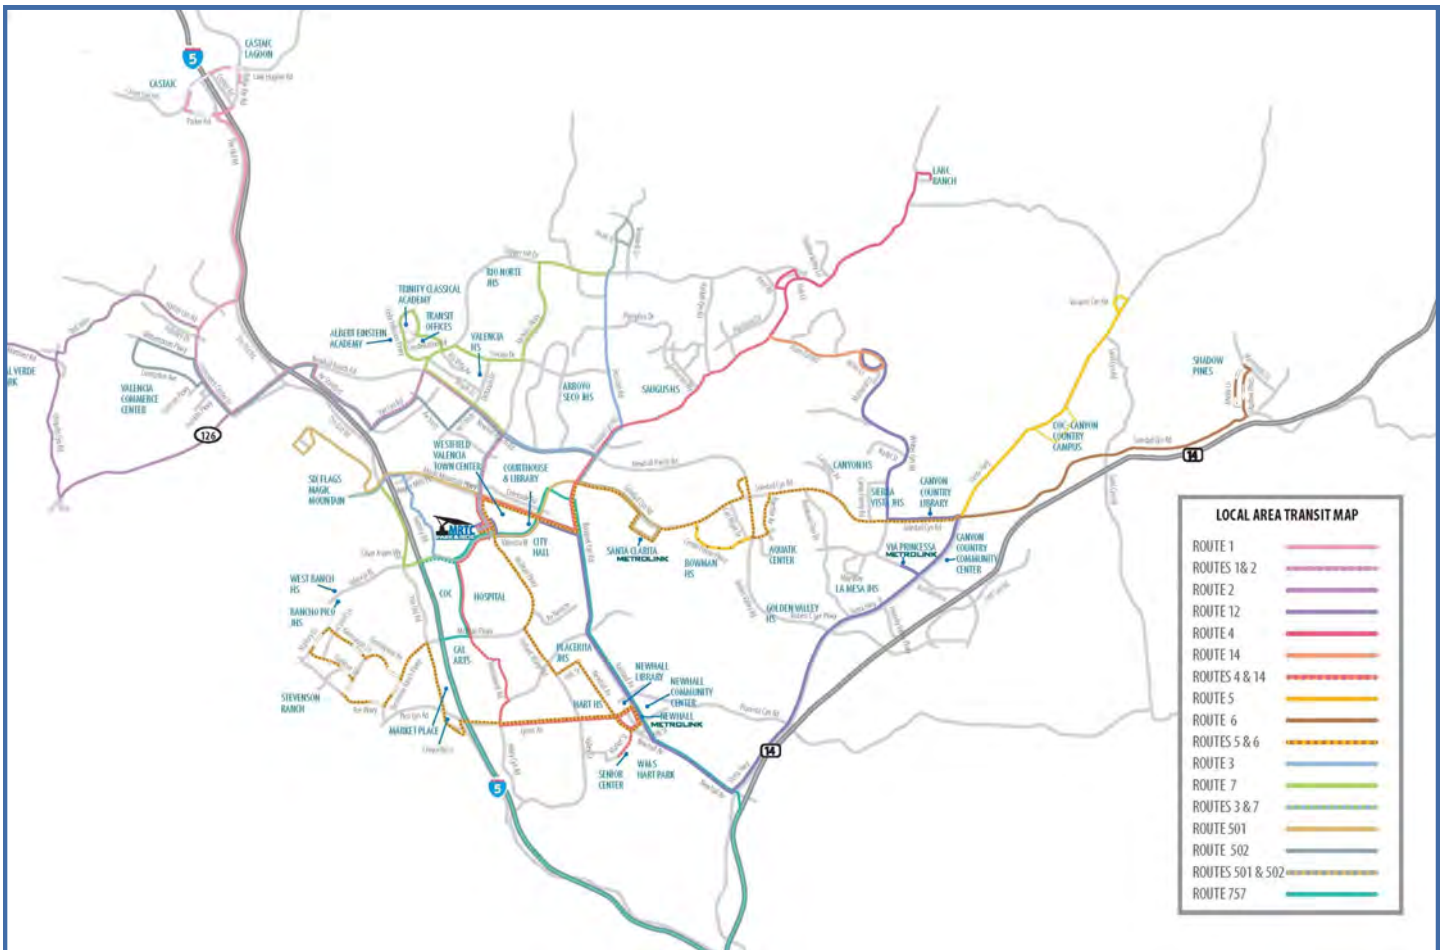

LOCAL ROUTE MAP

Please see Local Schedule for more information