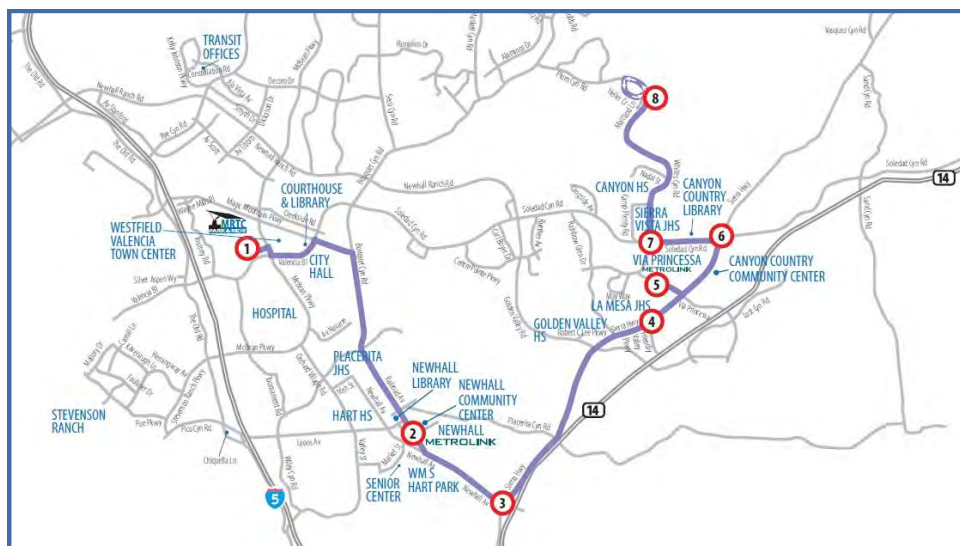

SUPPLEMENTAL SCHOOL DAY SERVICE MAPS

Route 12