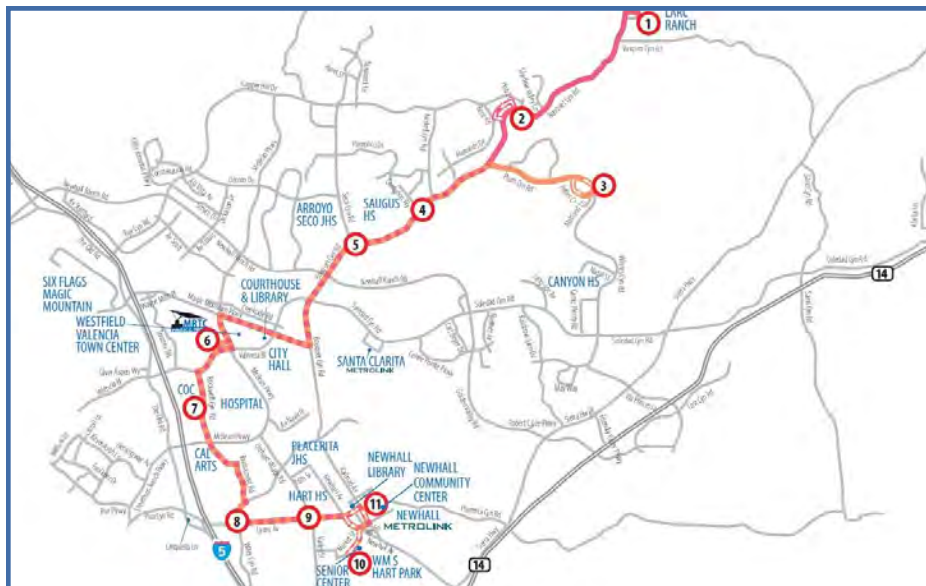

Route 4/14

Route 12