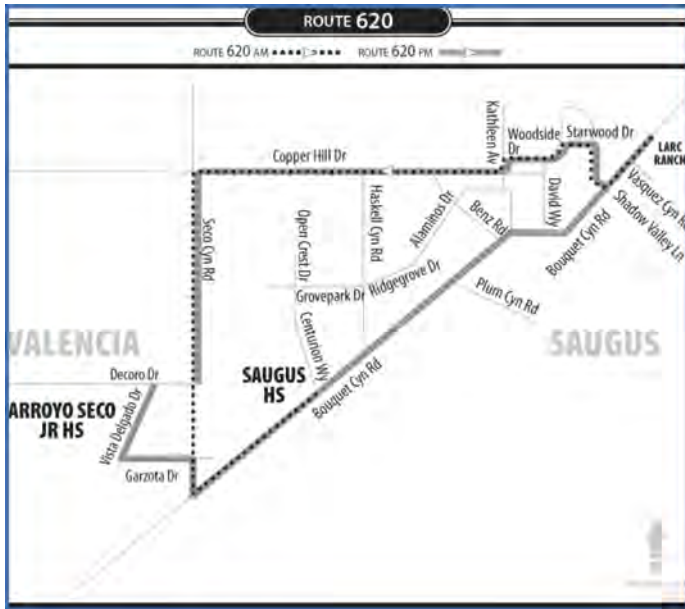

SUPPLEMENTAL SCHOOL DAY SERVICE MAPS

Please note: Schedules are subject to change without notice. It is our desire to maintain scheduled time whenever possible. However, safety is our primary consideration. Weather, traffic, road construction, and other factors may affect operating conditions. Therefore, schedules cannot be guaranteed. Santa Clarita Transit assumes no responsibility for lost, stolen or damaged passes. No refunds will be given. Santa Clarita Transit assumes no responsibility for delays, service annulments, etc. caused by weather, road/highway conditions, accidents, acts of God etc.