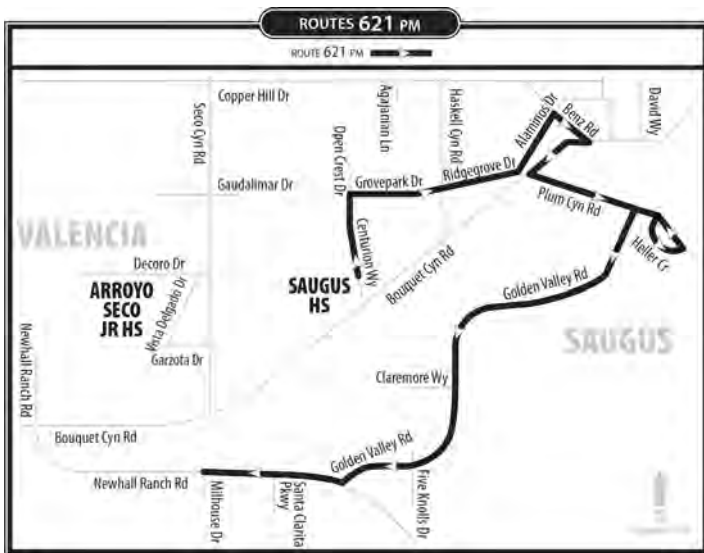

SUPPLEMENTAL SCHOOL DAY SERVICE MAPS

Please note: Schedules are subject to change without notice. It is our desire to maintain scheduled time whenever possible. However, safety is our primary consideration. Weather, traffic, road construction, and other factors may affect operating conditions. Therefore, schedules cannot be guaranteed. Santa Clarita Transit assumes no responsibility for lost, stolen or damaged passes. No refunds will be given. Santa Clarita Transit assumes no responsibility for delays, service annulments, etc. caused by weather, road/highway conditions, accidents, acts of God etc.