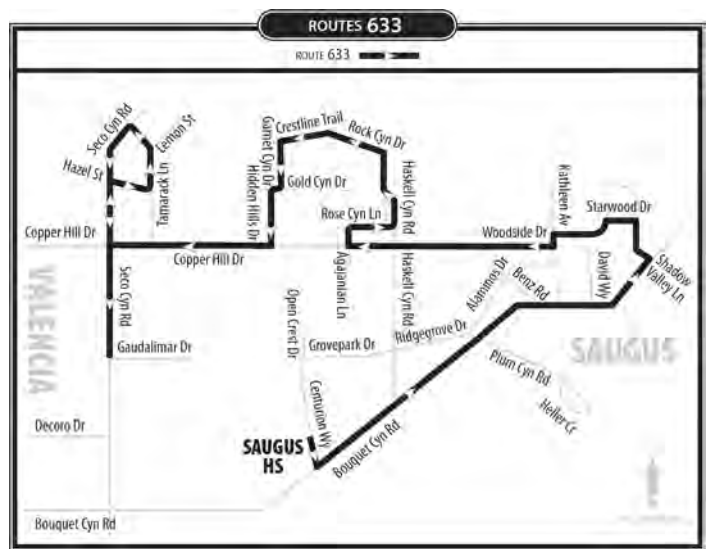

SUPPLEMENTAL SCHOOL DAY SERVICE MAPS

Please note: Schedules are subject to change without notice. It is our desire to maintain scheduled time whenever possible. However, safety is our primary consideration. Weather, traffic, road construction, and other factors may affect operating conditions. Therefore, schedules cannot be guaranteed. Santa Clarita Transit assumes no responsibility for lost, stolen or damaged passes. No refunds will be given. Santa Clarita Transit assumes no responsibility for delays, service annulments, etc. caused by weather, road/highway conditions, accidents, acts of God etc.