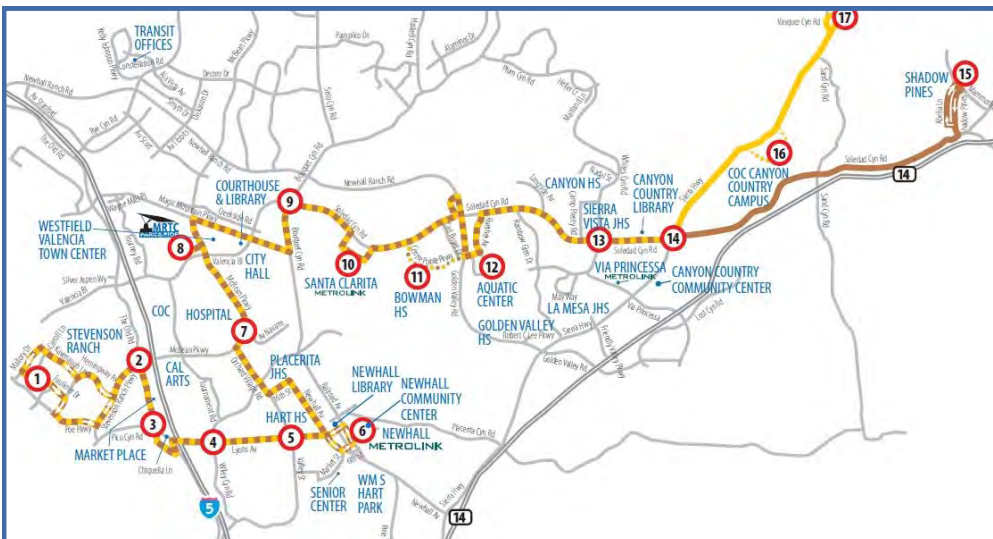

Buses serve all local bus stops along the route between the printed timed locations below. Find the stop nearest your boarding location. If your stop is not at a time point, use the previous time point to determine when you should be at your stop.

Route 5/6 To Shadow Pines				
Route	Soledad Cyn & Whites Cyn	Soledad Cyn & Sierra Hwy	Mammoth Ln & Soledad	Shadow Pines & Grandifloras
5	2:23pm	2:27pm		
6	2:55pm	2:59pm	3:12pm	3:15pm
6	3:24pm	3:32pm	3:41pm	3:44pm

Route 12 to Sierra Highway		
Whites Cyn & Stillmore	Soledad Cyn & Whites Cyn	Sierra Hwy & Soledad Cyn
2:31pm	2:35pm	2:42pm
3:17pm	3:21pm	3:28pm
3:31pm	3:35pm	3:40pm

Route 12 to Heller Circle		
Whites Cyn & Stillmore	Whites Cyn & Nadal	Heller Cir & Maitland
2:16pm	2:19pm	2:25pm
2:57pm	3:00pm	3:06pm
3:14pm	3:17pm	3:23pm

SUPPLEMENTAL SCHOOL DAY SERVICE MAPS

Route 12

Route 5/6

LOCAL ROUTE MAP

Please see *Local Schedule* for more information