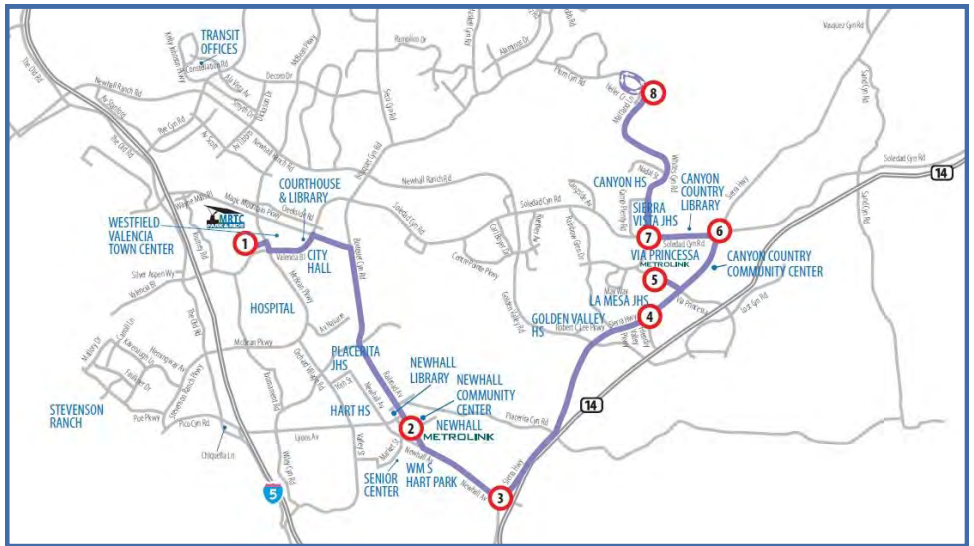

SUPPLEMENTAL SCHOOL DAY SERVICE MAPS

Route 12