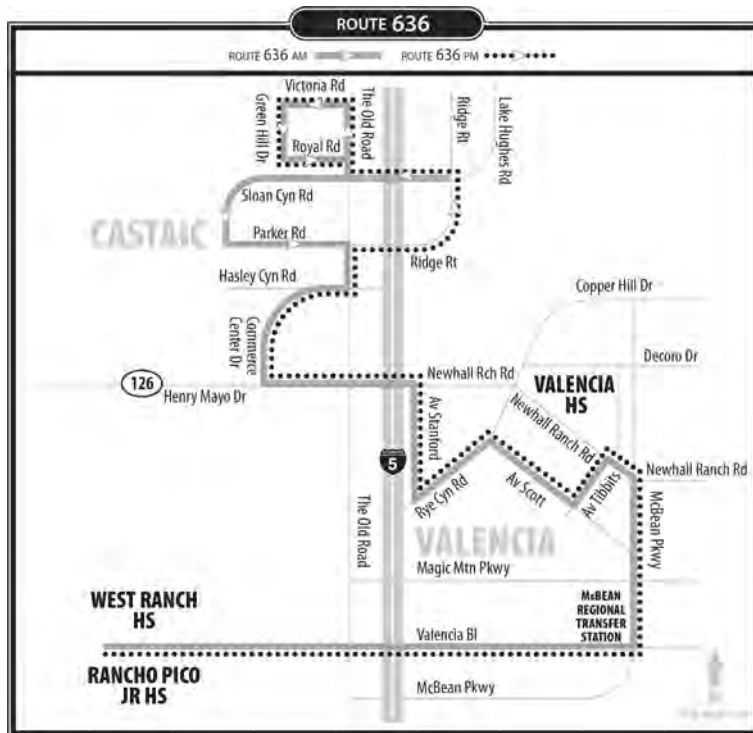

SUPPLEMENTAL SCHOOL DAY SERVICE MAPS