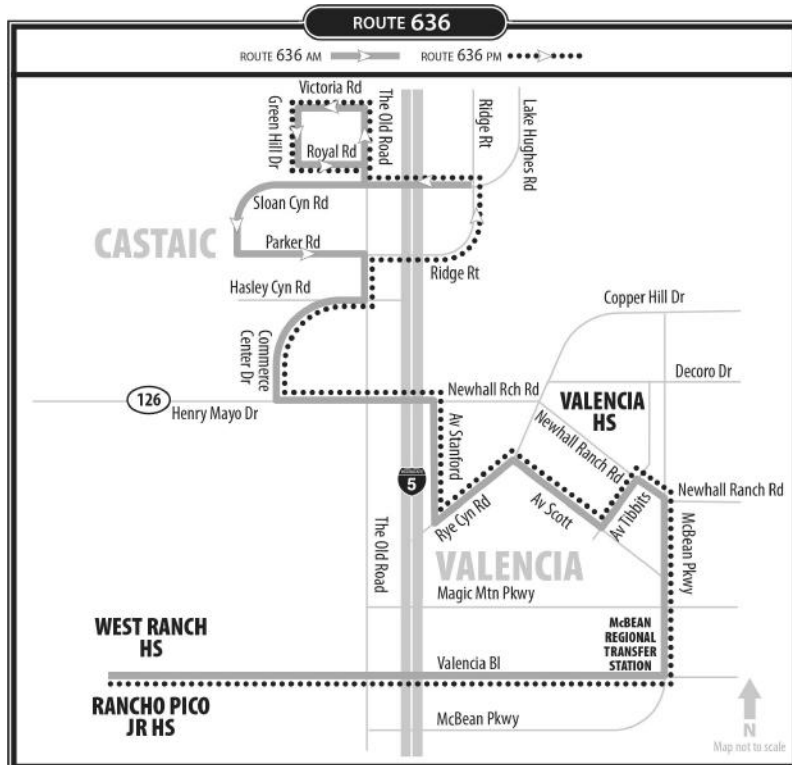

SUPPLEMENTAL SCHOOL DAY SERVICE MAPS

Please note: Schedules are subject to change without notice. It is our desire to maintain scheduled time whenever possible. However, safety is our primary consideration. Weather, traffic, road construction, and other factors may affect operating conditions. Therefore, schedules cannot be guaranteed. Santa Clarita Transit assumes no responsibility for lost, stolen or damaged passes. No refunds will be given. Santa Clarita Transit assumes no responsibility for delays, service annulments, etc. caused by weather, road/highway conditions, accidents, acts of God etc.