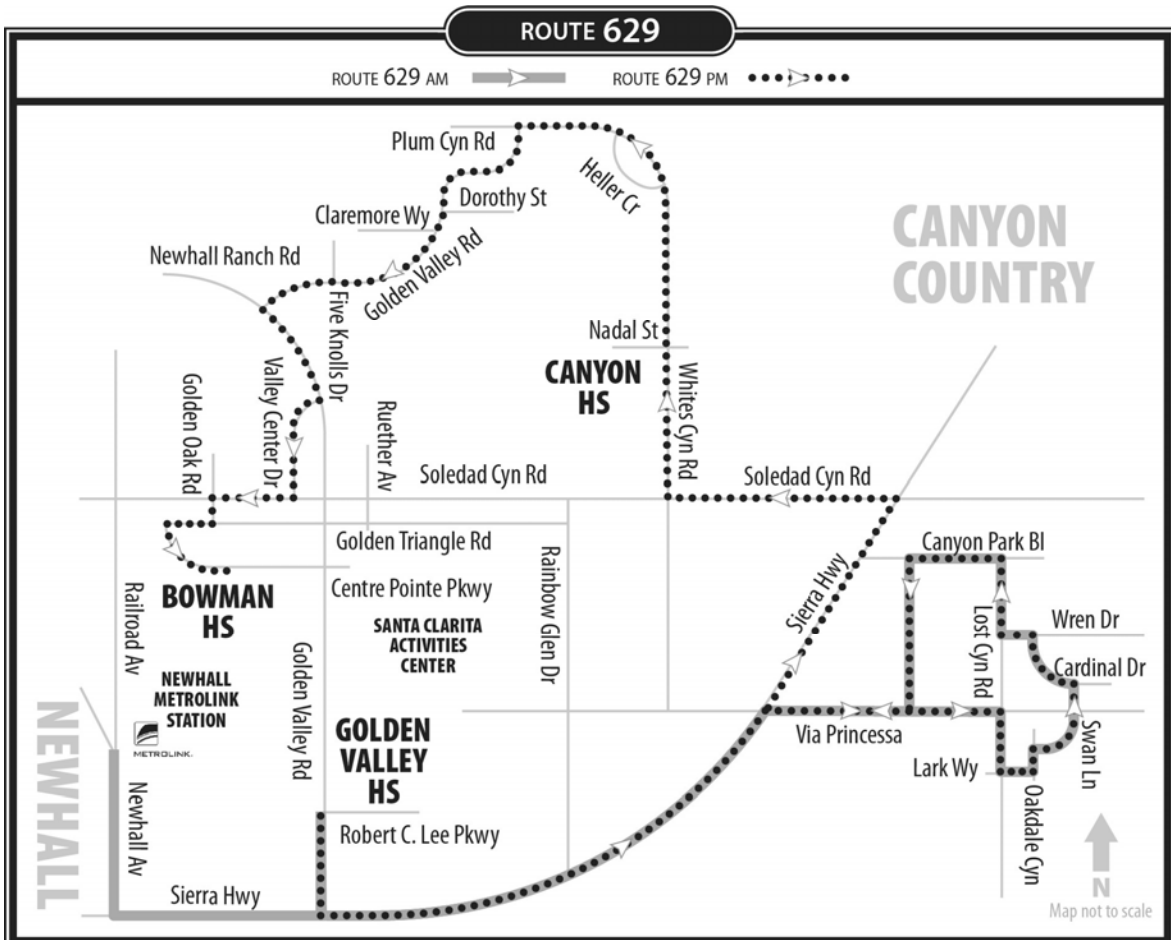

SUPPLEMENTAL SCHOOL DAY SERVICE MAP