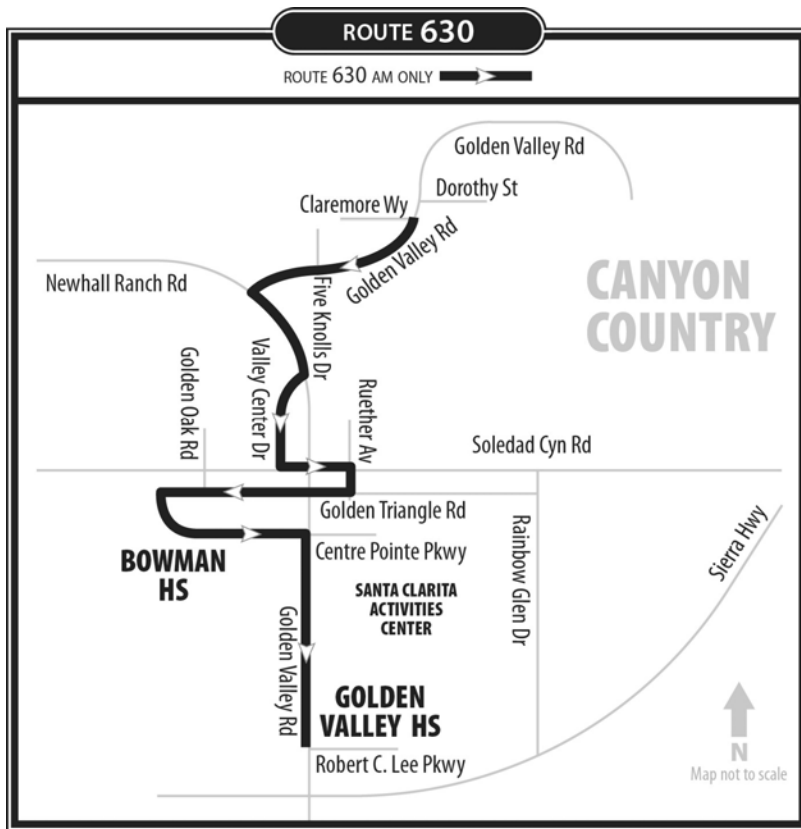

LOCAL ROUTE MAP

Please see Local Schedule for more information