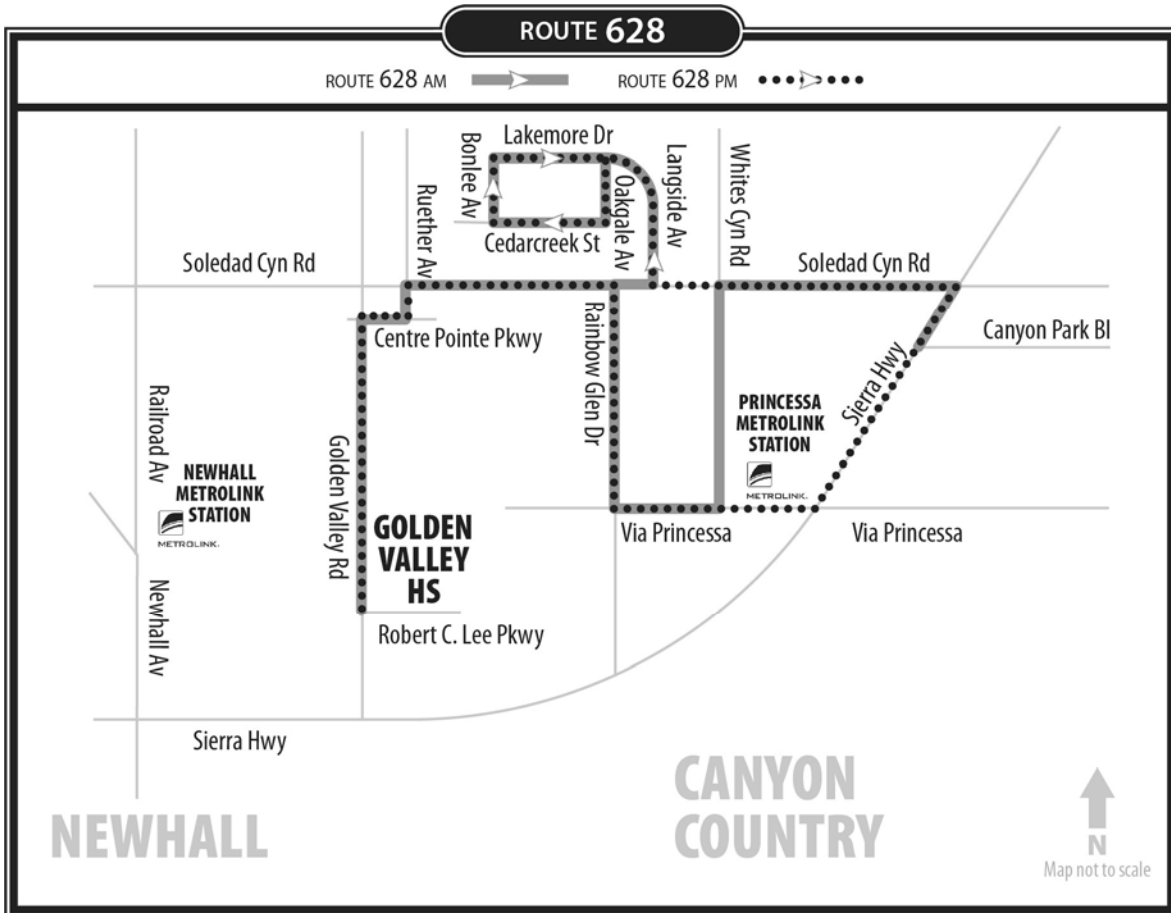

SUPPLEMENTAL SCHOOL DAY SERVICE MAP