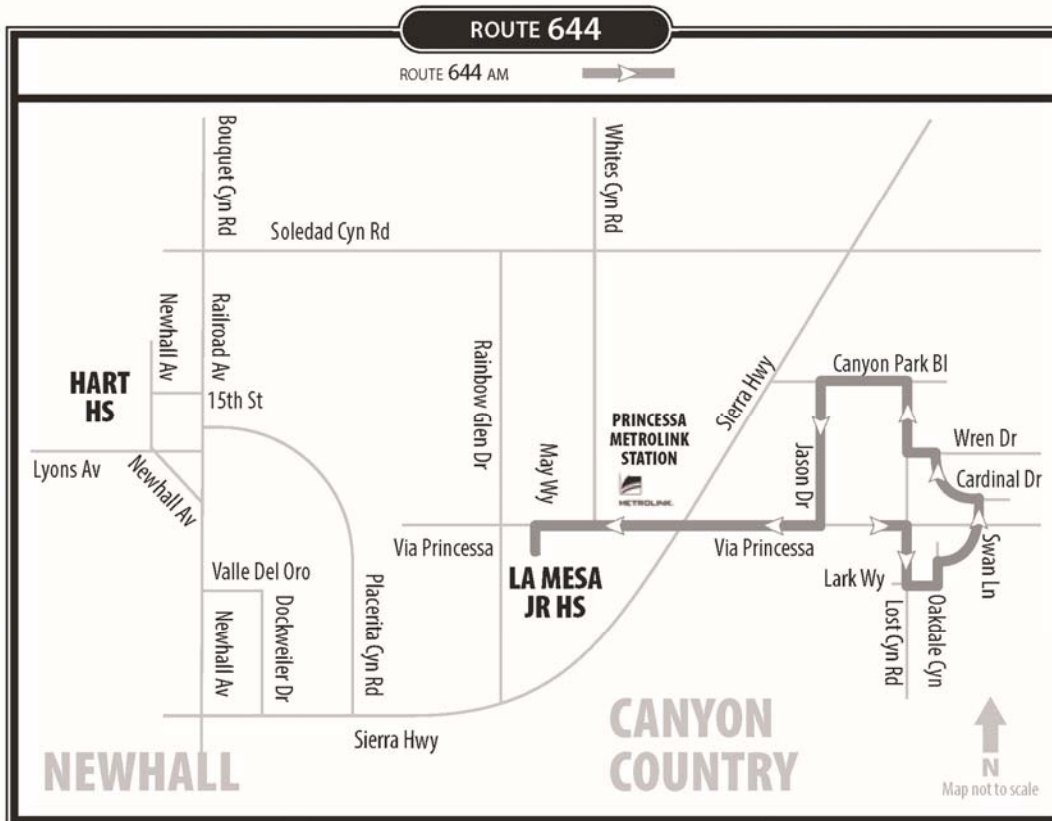

### Route 626 (Wednesday only)

La Mesa Jr. High School	Sierra Hwy & Canyon Park	Soledad Cyn & Sierra Hwy	Soledad Cyn & Whites Cyn	Langside & Soledad Cyn	Bowman High School	Golden Valley Road & Five Knolls	Golden Valley Road & Claremore
2:10pm	2:15pm	2:17pm	2:20pm	2:24pm	2:26pm	2:33pm	2:34pm

### Route 627 (Mon, Tue, Thu & Fri only)

La Mesa Jr. High School	Via Princessa & Costco Plaza	Cardinal & Wren	Canyon Park & Marisa	Jason & Oakmont	Sierra Hwy & Rainbow Glen	Newhall Ave & Sierra Hwy	Newhall Ave & Valle Del Oro	Lyons & Main (Newhall Library)	Newhall & 15th
3:15pm	3:24pm	3:30pm	3:31pm	3:33pm	3:37pm	3:43pm	3:46pm	3:52pm	3:55pm

### Route 627 (Wednesday only)

La Mesa Jr. High School	Via Princessa & Costco Plaza	Cardinal & Wren	Canyon Park & Marisa	Jason & Oakmont	Sierra Hwy & Rainbow Glen	Newhall Ave & Sierra Hwy	Newhall Ave & Valle Del Oro	Lyons & Main (Newhall Library)	Newhall & 15th
2:10pm	2:19pm	2:25pm	2:26pm	2:28pm	2:32pm	2:38pm	2:41pm	2:47pm	2:50pm

# LOCAL ROUTE MAP

Please see *Local Schedule* for more information