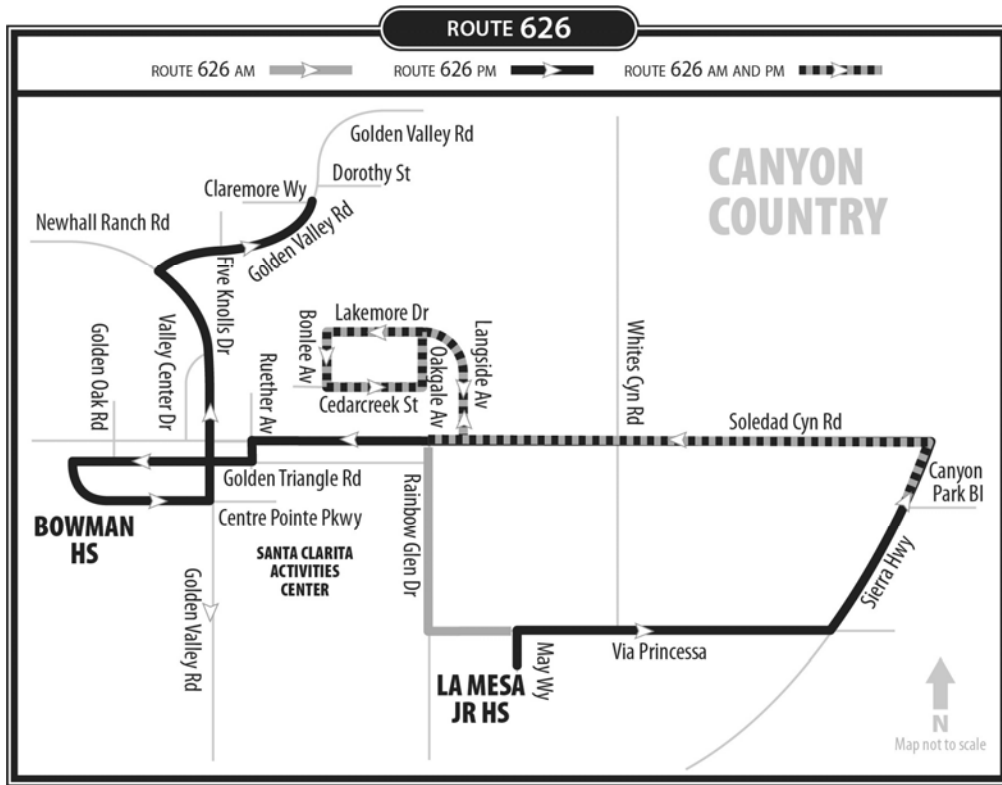

SUPPLEMENTAL SCHOOL DAY SERVICE MAPS

Please note: Schedules are subject to change without notice. It is our desire to maintain scheduled time whenever possible. However, safety is our primary consideration. Weather, traffic, road construction, and other factors may affect operating conditions. Therefore, schedules cannot be guaranteed. Santa Clarita Transit assumes no responsibility for lost, stolen or damaged passes. No refunds will be given. Santa Clarita Transit assumes no responsibility for delays, service annulments, etc. caused by weather, road/highway conditions, accidents, acts of God etc.