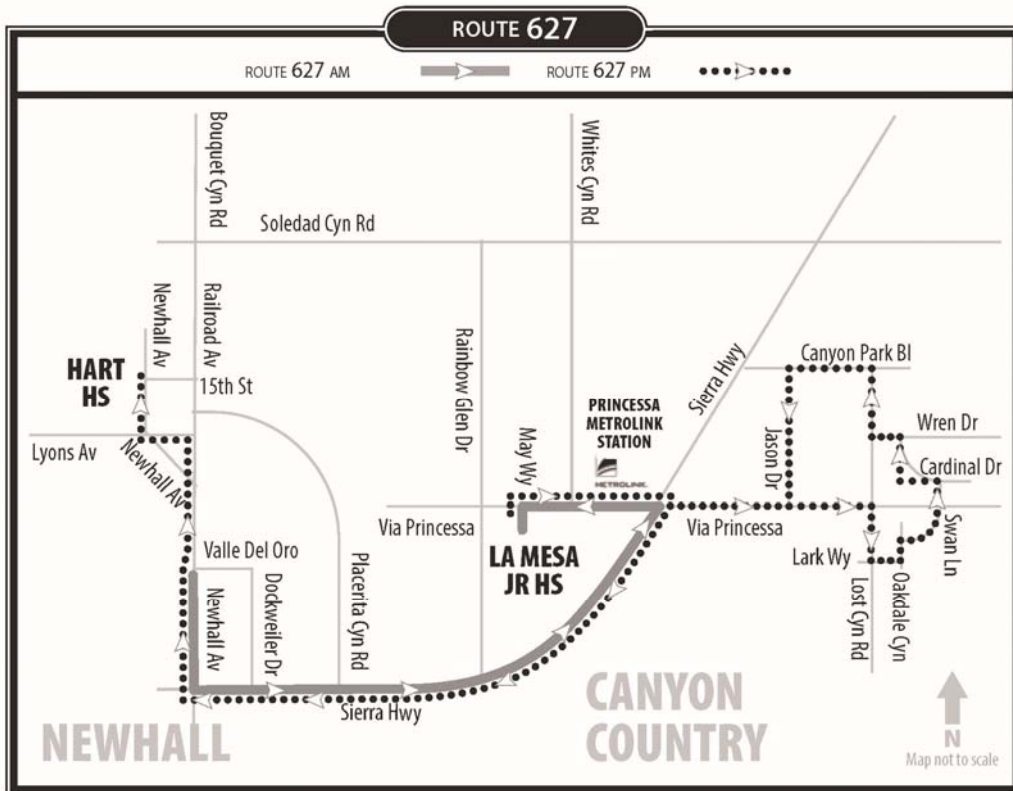

SUPPLEMENTAL SCHOOL DAY SERVICE MAPS

Please note: Schedules are subject to change without notice. It is our desire to maintain scheduled time whenever possible. However, safety is our primary consideration. Weather, traffic, road construction, and other factors may affect operating conditions. Therefore, schedules cannot be guaranteed. Santa Clarita Transit assumes no responsibility for lost, stolen or damaged passes. No refunds will be given. Santa Clarita Transit assumes no responsibility for delays, service annulments, etc. caused by weather, road/highway conditions, accidents, acts of God etc.