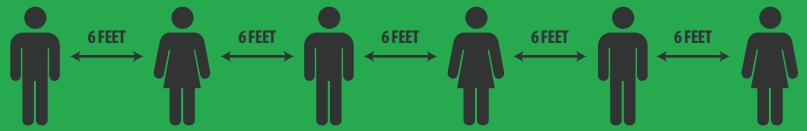

FRONT

City of  
**SANTA CLARITA  
TRANSIT**

**MAINTAIN SOCIAL DISTANCING WHILE  
WAITING TO BOARD AND ALLOW  
PASSENGERS TO EXIT PRIOR TO BOARDING**

**SOCIAL DISTANCING 101:**

**DO**

- ✓ Maintain 6 feet separation
- ✓ Wait to board until all other passengers have exited
- ✓ Enter at the REAR door on buses

**DON'T**

- ✗ Crowd vehicle entry points
- ✗ Sit closely together
- ✗ Use the front door on buses unless the wheelchair ramp is needed

*For those essential trips, Santa Clarita Transit requires you to ride safe with a face cover.*