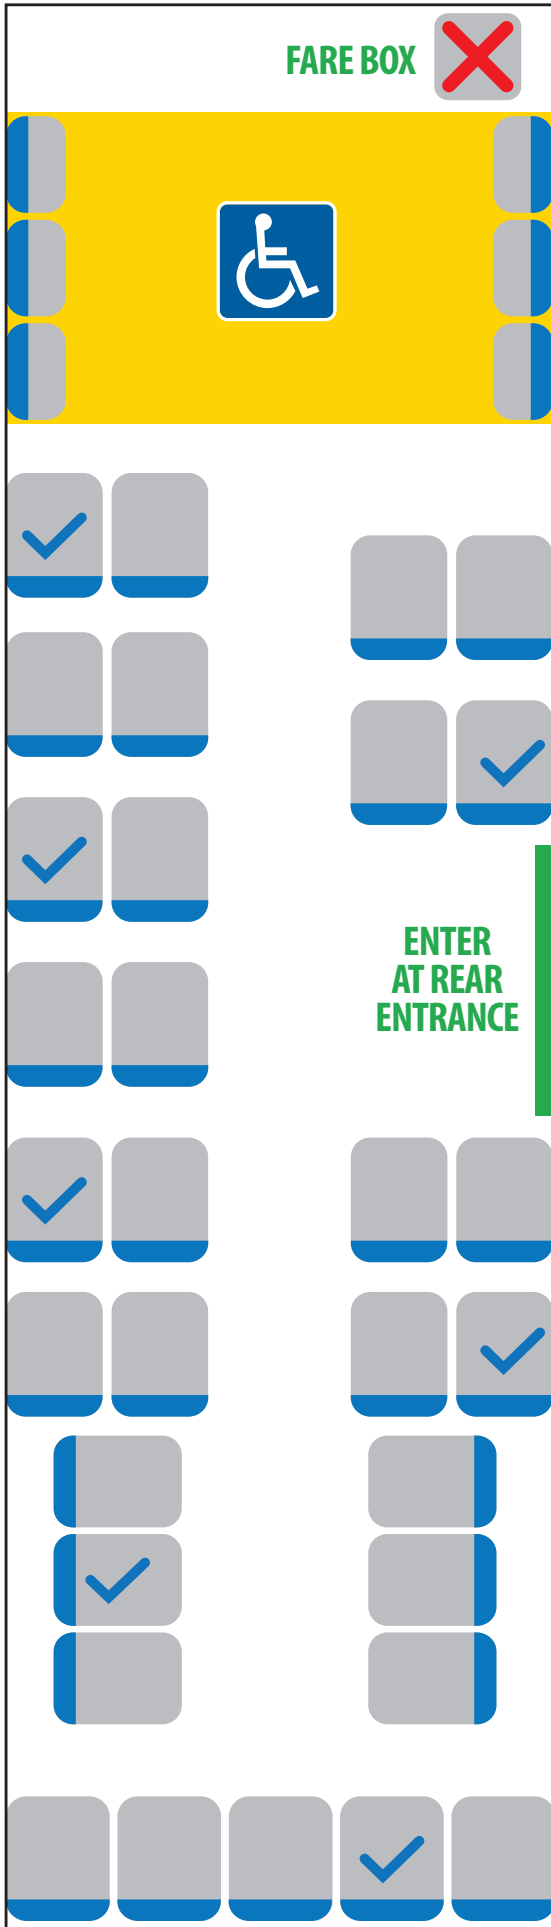

FRONT

City of  
**SANTA CLARITA  
TRANSIT**

**MAINTAIN SOCIAL DISTANCING WHILE  
WAITING TO BOARD AND ALLOW  
PASSENGERS TO EXIT PRIOR TO BOARDING**

**SOCIAL DISTANCING 101:**

**DO**

- ✓ Maintain 6 feet separation
- ✓ Wait to board until all other passengers have exited
- ✓ Enter at the REAR door on buses

**DON'T**

- ✗ Crowd vehicle entry points
- ✗ Sit closely together
- ✗ Use the front door on buses unless the wheelchair ramp is needed

*For those essential trips, Santa Clarita Transit requires you to ride safe with a face cover.*

**IN AN EFFORT TO  
MAINTAIN SOCIAL DISTANCING**

- *FARES WILL NOT BE COLLECTED*
- *SOME SEATS MAY BE BLOCKED OFF*

**#SaferAtHome**

REAR