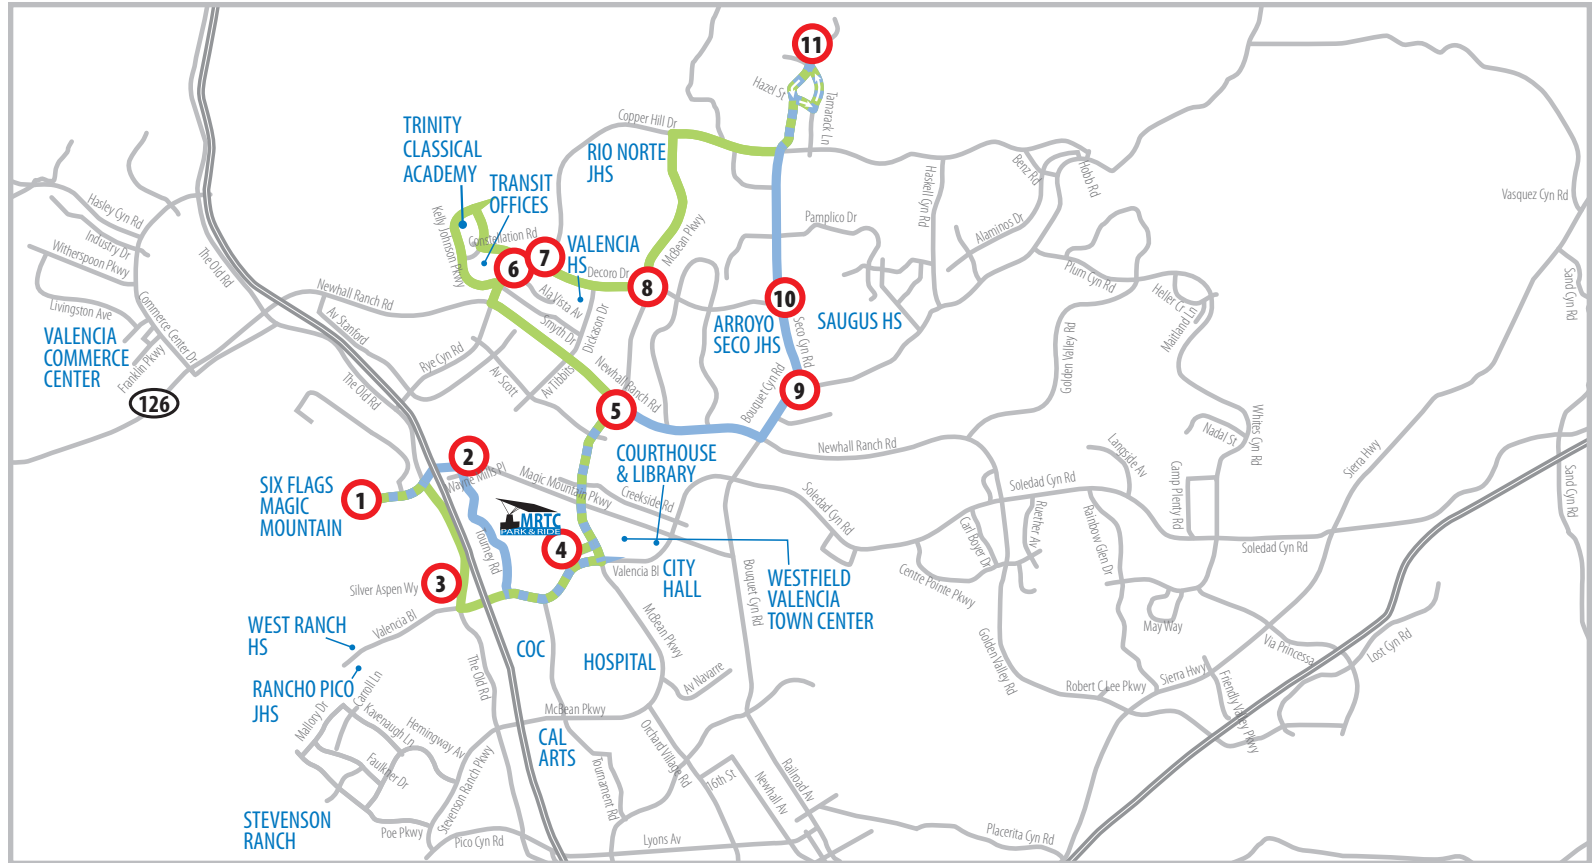

ROUTE 3 / ROUTE 7

SERVING:

- Six Flags Magic Mountain
- The Old Road / Westridge Center
- McBean Regional Transit Center
- Westfield Valencia Town Center
- College of the Canyons
- Kaiser Permanente
- Trinity Classical Academy
- Santa Clarita Transit Offices
- Valencia High School
- Santa Clarita Park
- Arroyo Seco Jr High School

Please note: There are more bus stops than appear on map and schedule. Buses stop at all stops located along the route if customer is waiting to board or needs to depart.

ROUTE 3 DAILY SERVICE: Six Flags Magic Mountain to Seco Canyon/Seco Canyon to Six Flags Magic Mountain

ROUTE	Six Flags Magic Mountain	Tourney Rd & Wayne Mills Dr	McBean Regional Transit Center		Seco Canyon Rd & Bouquet Canyon Rd	Seco Canyon Rd & Decoro Dr	Seco Canyon Rd & Tamarack Ln
			ARRIVE	DEPART			
	1	2	4		9	10	11
3			739A	750A	753A	Q 759A	
3	848A	852A	900A	904A	915A	918A	Q 924A
3	1013A	1017A	1025A	1029A	1040A	1043A	Q 1049A
3	1138A	1142A	1150A	1154A	1205P	1208P	Q 1214P
3	103P	107P	115P	119P	130P	133P	Q 139P
3	228P	232P	241P	245P	256P	259P	Q 305P
3	353P	357P	406P	410P	421P	424P	Q 430P
3	518P	522P	531P	535P	546P	549P	Q 555P
3	643P	647P	655P	659P	710P	713P	Q 719P
3	808P	812P	820P	824P	835P	838P	Q 844P

PM = BOLD

Q Continues in service as Route 3 to Six Flags

ROUTE	Seco Canyon Rd & Tamarack Ln	Seco Canyon Rd & Decoro Dr	Seco Canyon Rd & Bouquet Canyon Rd	McBean Regional Transit Center		Tourney Rd & Wayne Mills Dr	Six Flags Magic Mountain
				ARRIVE	DEPART		
	11	10	9	4		2	1
3	714A	719A	723A	734A	744A	748A	P 753A
3	838A	843A	847A	858A	908A	912A	P 917A
3	1002A	1007A	1011A	1022A	1033A	1037A	P 1042A
3	1127A	1132A	1136A	1147A	1157A	1201P	P 1206P
3	1251P	1256P	100P	111P	122P	126P	P 131P
3	217P	222P	226P	237P	247P	251P	P 256P
3	342P	347P	351P	402P	412P	416P	P 421P
3	507P	512P	516P	527P	537P	541P	P 546P
3	632P	637P	641P	652P	702P	706P	P 711P