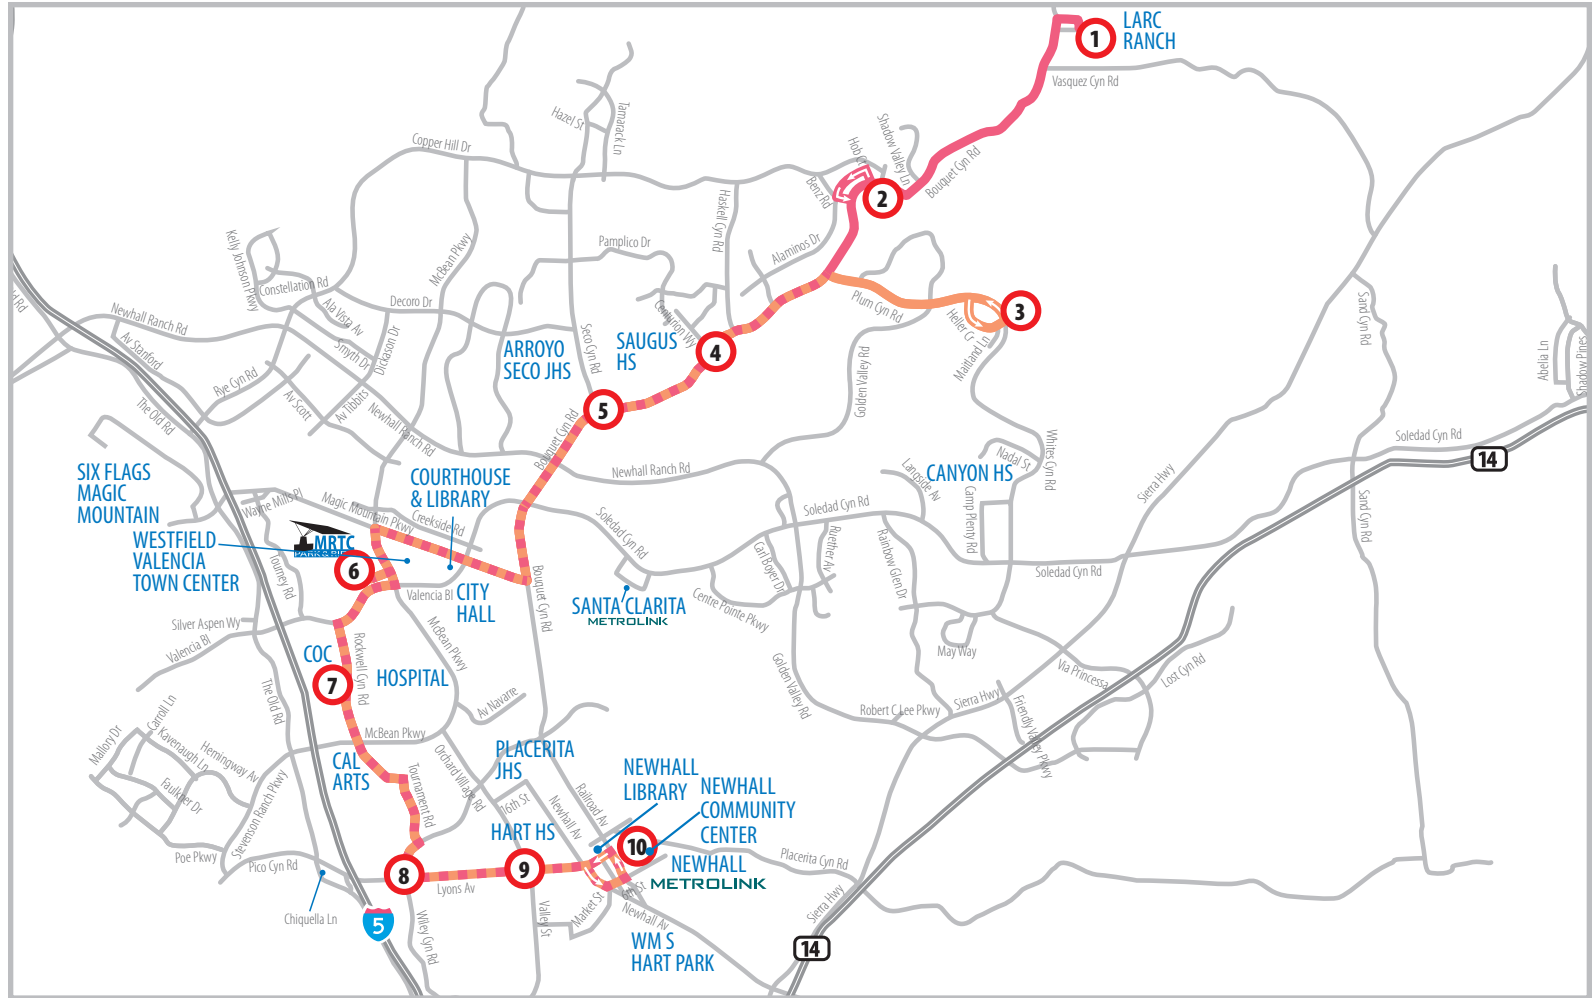

ROUTE 4 / ROUTE 14

SERVING:

- Newhall Metrolink Station
- College of the Canyons
- McBean Regional Transit Center
- River Oaks Shopping Center
- Westfield Valencia Town Center
- Saugus High School
- LARC Ranch
- Plum Canyon
- Newhall Community Center
- Newhall Metrolink Station

 McBean Regional Transit Center
 
 Key Bus Stop
 
 Routes 4 & 14
 
 Route 4
 
 Route 14

Please note: There are more bus stops than appear on map and schedule. Buses stop at all stops located along the route if customer is waiting to board or needs to depart.