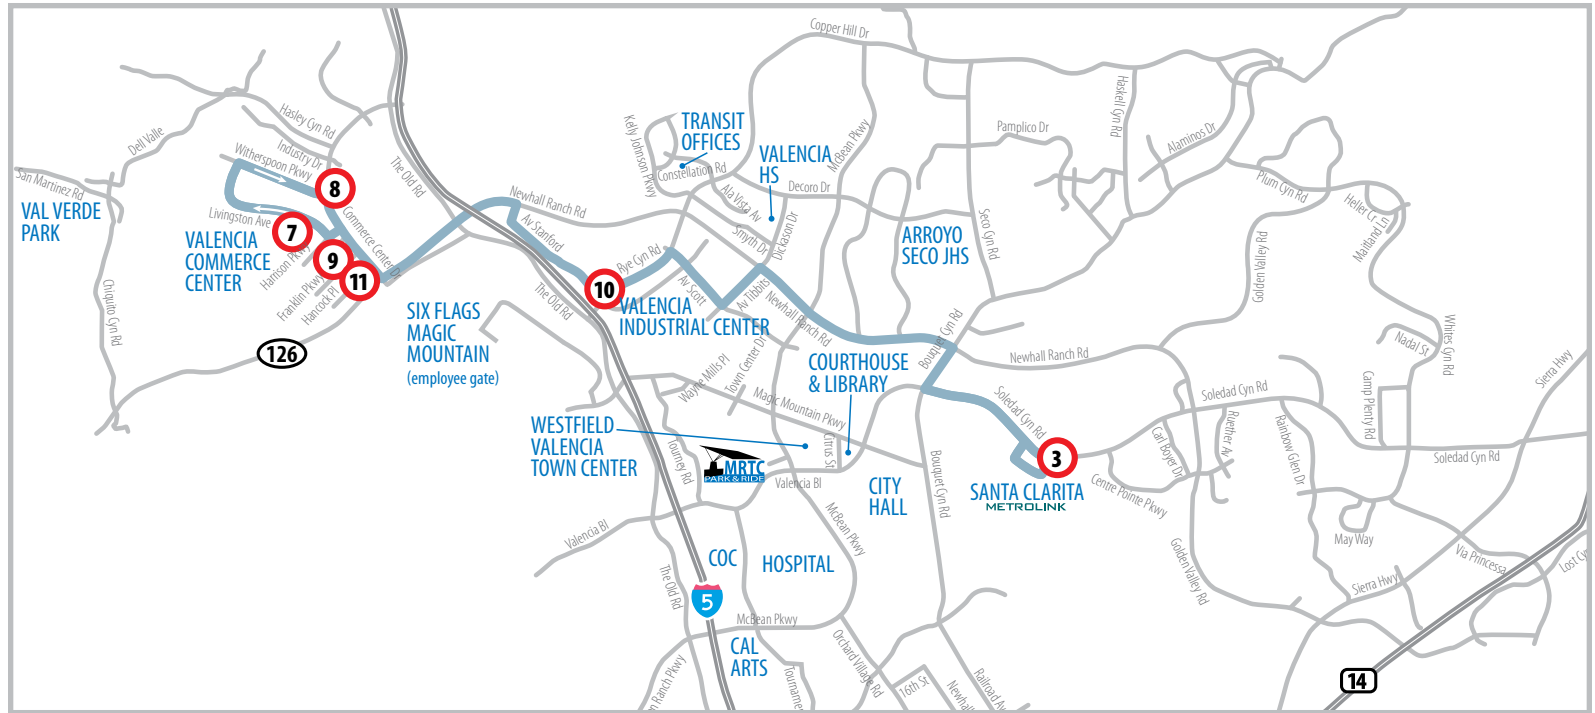

ROUTE 502 STATION LINK

SERVING:

- Santa Clarita Metrolink Station
- Valencia Industrial Center
- Valencia Commerce Center

McBean Regional Transit Center Key Bus Stop Route 502

Please note: There are more bus stops than appear on map and schedule. Buses stop at all stops located along the route if customer is waiting to board or needs to depart.

ROUTE 502 MONDAY - FRIDAY: To Valencia Commerce Center

ROUTE	Livingston Av & Harrison Pkwy	Commerce Center Dr & Witherspoon Pkwy	Commerce Center Dr & Franklin Pkwy	Av Stanford & Rye Canyon Rd	Santa Clarita Metrolink		Av Stanford & Rye Canyon Rd	Commerce Center Dr & Hancock Pkwy	Livingston Av & Harrison Pkwy	Commerce Center Dr & Witherspoon Pkwy
					ARRIVE	DEPART				
502										
502		653A	656A	703A	718A	625A	640A	647A	651A	653A
502					822A	746A	801A	808A	812A	814A
502	403P	405P	408P	415P	436P	445P	500P	844A	848A	850A
502	504P	506P	509P	516P	537P	550P	604P			