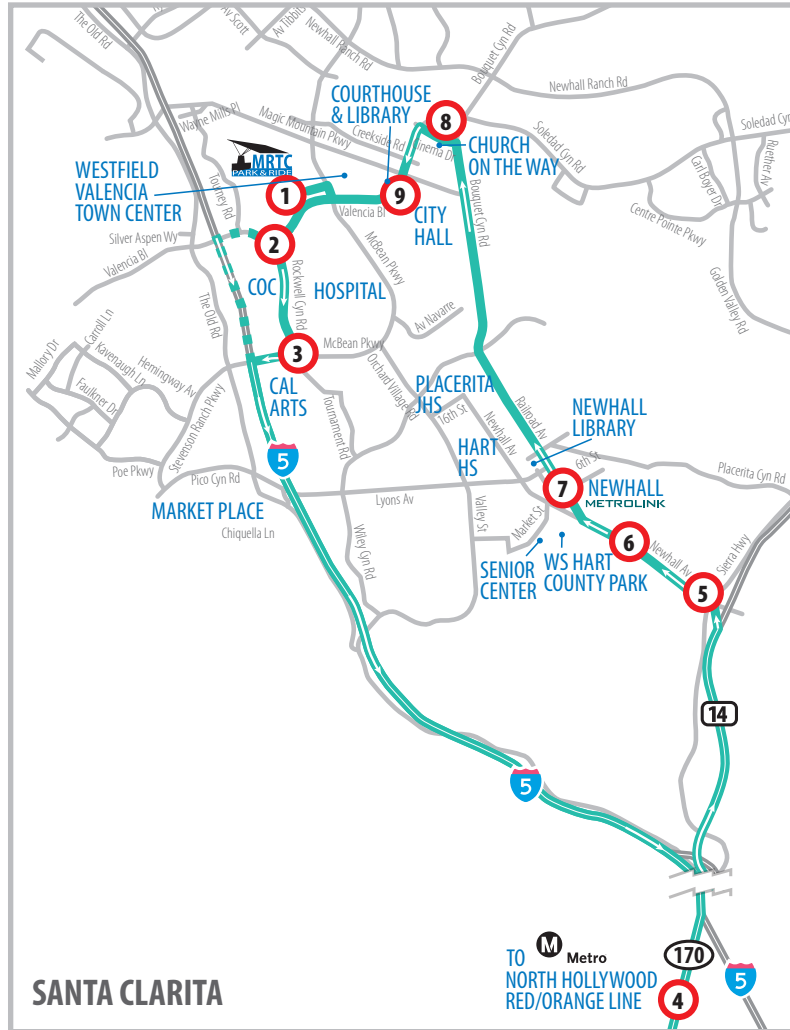

ROUTE 757 NoHo Express

SERVING:

- Sierra Highway
- McBean Regional Transit Center
- CalArts
- Newhall Metrolink Station
- College of the Canyons (Valencia Campus)
- North Hollywood Red/Orange Line
- Church on the Way

— Route 757
- - - Weekend service
 See schedule for trips not serving College of the Canyons (COC).

1 Key Bus Stop *Please note: ROUTE 757 BUSES STOP ONLY AT KEY BUS STOPS SHOWN.*

McBean Regional Transit Center

PM = BOLD

ROUTE 757

SATURDAY - SUNDAY: Noho Express - Santa Clarita to North Hollywood Station and Return

ROUTE	McBean Regional Transit Center Park & Ride	North Hollywood Station	North Hollywood Station	McBean Regional Transit Center Park & Ride
	DEPART	ARRIVE	DEPART	ARRIVE
	1	4	4	1
757	720A	750A	755A	825A
757	835A	905A	910A	940A
757	950A	1020A	1025A	1055A
757	1104A	1134A	1139A	1209P
757	1218P	1248P	1253P	123P
757	132P	202P	207P	237P
757	246P	316P	321P	351P
757	400P	430P	435P	505P
757	514P	544P	549P	619P
757	630P	705P	715P	745P