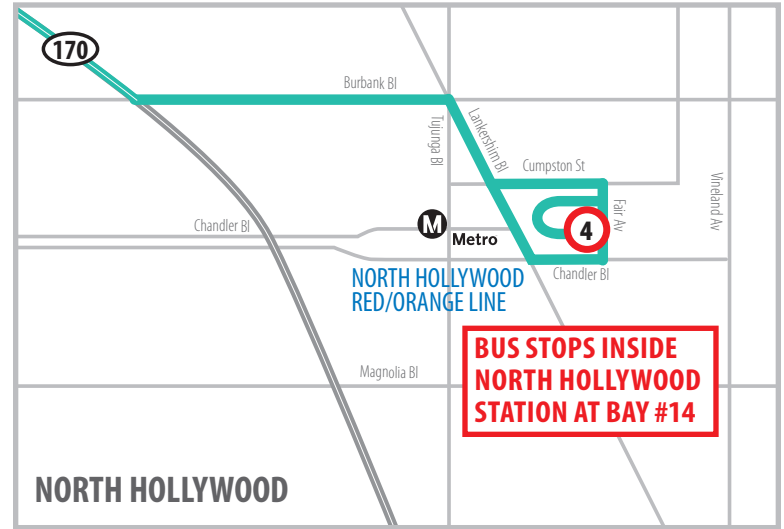

ROUTE 757 NoHo Express

SERVING:

- Sierra Highway
- McBean Regional Transit Center
- CalArts
- Newhall Metrolink Station
- College of the Canyons (Valencia Campus)
- North Hollywood Red/Orange Line
- Church on the Way

— Route 757
- - - Weekend service
 See schedule for trips not serving College of the Canyons (COC).

1 Key Bus Stop *Please note: ROUTE 757 BUSES STOP ONLY AT KEY BUS STOPS SHOWN.*

McBean Regional Transit Center

ROUTE 757

MONDAY - FRIDAY: Noho Express - Santa Clarita to North Hollywood Station and Return

ROUTE	McBean Regional Transit Center	College of the Canyons	CalArts	North Hollywood Station		Newhall Av & Sierra Hwy	Newhall Av & Valle Del Oro	Newhall Metrolink Station	Cinema Dr & Academy Pl	Valencia Bl & Citrus St	McBean Regional Transit Center
				ARRIVE	DEPART						
	1	2	3	4		5	6	7	8	9	1
757	533A			600A	610A	637A	638A	641A	647A	653A	655A
757	700A	702A	704A	744A	754A	819A	820A	823A	829A	835A	837A
757	803A	805A	807A	840A	850A	915A	916A	919A	925A	931A	933A
757	842A	844A	846A	913A	919A	945A	946A	949A	955A	1001A	1003A
757	1008A			1035A	1045A	1112A	1113A	1116A	1122A	1128A	1130A
757	1103A			1130A	1140A	1208P	1209P	1212P	1218P	1224P	1226P
757	1135A			1202P	1212P	1239P	1240P	1243P	1249P	1255P	1257P
757	1231P	1233P	1235P	102P	112P	139P	140P	143P	149P	155P	157P
757	102P	104P	106P	133P	143P	210P	211P	214P	220P	226P	228P
757	202P	204P	206P	233P	243P	310P	311P	314P	320P	326P	328P
757	233P	235P	237P	304P	314P	341P	342P	345P	351P	357P	359P
757	333P	335P	337P	410P	420P	447P	448P	451P	457P	503P	505P
757	404P	406P	408P	448P	458P	525P	526P	529P	535P	541P	543P
757	430P	432P	434P	514P	524P	555P	556P	559P	605P	611P	613P
757	510P	512P	514P	547P	557P	624P	625P	628P	634P	640P	642P
757	548P	550P	552P	625P	635P	702P	703P	706P	712P	718P	720P
757	618P	620P	622P	655P	705P	732P	733P	736P	742P	748P	750P
757	647P	649P	651P	724P	734P	759P	800P	803P	809P	815P	817P