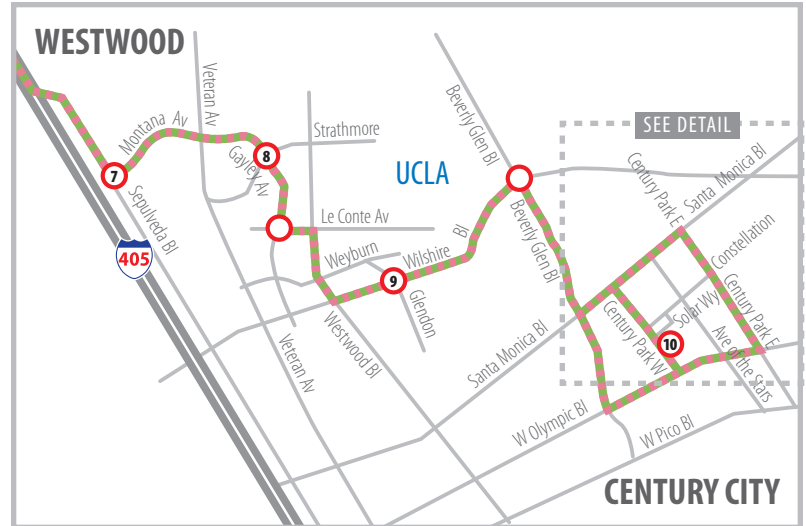

# ROUTE 797 / 792 Century City, UCLA, and Westwood

## SERVING:

- Santa Clarita Metrolink
- McBean Regional Transit Center
- Newhall Metrolink Station
- Century City
- UCLA
- Westwood

- Routes 797 & 792
- Route 797 Stops only at bus stops shown.
- Route 792 Stops at any regular bus stop along route in Santa Clarita.

# ROUTE 792 MONDAY - FRIDAY MORNINGS: From Century City, UCLA, and Westwood to Santa Clarita

ROUTE	Century Park West & Solar Way	Wilshire Bl & Glendon Av	Gayley Av & Strathmore Dr	Montana Av & Sepulveda Bl	Valencia Bl & Rockwell Cyn Rd	McBean Pkwy & Valencia Bl	Rye Cyn Rd & Av Stanford	Av Stanford & Technology Dr
	10	9	8	7	11	3	13	14
792	650A	702A	708A	710A	738A	743A	753A	755A
792	704A	716A	722A	724A	752A	757A	807A	809A
792	747A	800A	806A	808A	836A	841A	851A	853A

# ROUTE 792 MONDAY - FRIDAY AFTERNOONS: From Santa Clarita to Century City, UCLA, and Westwood

ROUTE	Av Stanford & Technology Dr	Rye Cyn Rd & Av Stanford	McBean Pkwy & Magic Mountain Pkwy	McBean Regional Transit Center	Valencia Bl & Rockwell Cyn Rd	Montana Av & Sepulveda Bl	Gayley Av & Strathmore Dr	Wilshire Bl & Glendon Av	Century Park West & Solar Way
	14	13	12	3	11	7	8	9	10
792	259P	302P	311P	313P	318P	406P	408P	413P	426P
792	359P	402P	411P	413P	418P	506P	508P	513P	526P
792			525P	527P	532P	610P	612P	617P	630P