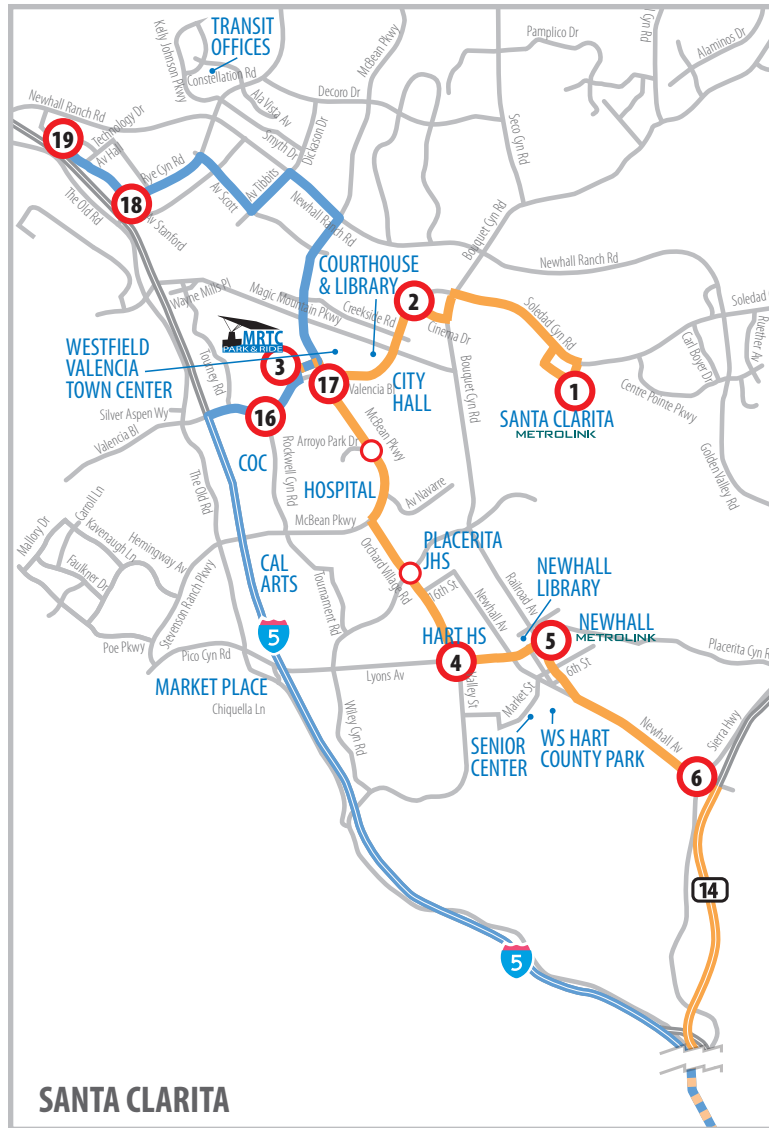

ROUTE 799 / 794

Burbank Metrolink Station and Downtown Los Angeles

SERVING:

- Santa Clarita Metrolink
- McBean Regional Transit Center
- Newhall Metrolink Station
- Burbank Metrolink Station
- Metro Gold Line Station
- Union Station

ROUTE	Santa Clarita Metrolink Station	Cinema Dr & Valencia Bl	McBean Regional Transit Center	Lyons Av & Orchard Village Rd	Newhall Metrolink Station	Newhall Av & Sierra Hwy	Metro Gold Line Station	Spring St & Temple St	Grand Av & 5th St	7th St & Spring St
	1	2	3	4	5	6	7	8	9	10
799	455A	500A	507A	515A	520A	525A	606A	611A	617A	622A
799	536A	541A	548A	556A	601A	606A	654A	659A	706A	712A
799	601A	606A	613A	621A	626A	633A	721A	726A	733A	739A
799	631A	636A	643A	651A	656A	706A	754A	759A	806A	812A
799	651A	656A	703A	711A	716A	726A	814A	819A	826A	832A

ROUTE 799 MONDAY - FRIDAY AFTERNOONS: From Downtown Los Angeles to Santa Clarita

ROUTE	8th St & Spring St	Figueroa St & 5th St	Main St & Temple St	Metro Gold Line Station	Newhall Av & Sierra Hwy	Newhall Metrolink Station	Lyons Av & Orchard Village Rd	McBean Regional Transit Center	Cinema Dr & Valencia Bl	Santa Clarita Metrolink Station
	11	12	13	7	6	5	4	3	2	1
799	322P	330P	340P	345P	430P	435P	438P	444P	449P	454P
799	402P	410P	422P	427P	512P	517P	520P	526P	531P	536P
799	447P	455P	507P	513P	558P	603P	606P	612P	617P	622P
799	600P	613P	620P	625P	710P	715P	718P	724P	729P	734P
799	645P	653P	700P	705P	740P	745P	748P	754P	759P	804P

ROUTE 794 MONDAY - FRIDAY AFTERNOONS: From Santa Clarita to Burbank Metrolink and Union Station

ROUTE	Av Stanford & Technology Dr	Av Stanford & Rye Cyn Rd	McBean Regional Transit Center	Valencia Bl & Rockwell Cyn Rd	Burbank Metrolink Station	Union Station
	19	18	3	16	15	14
794	420P	423P	434P	437P	502P	532P
794	512P	515P	526P	529P	554P	619P