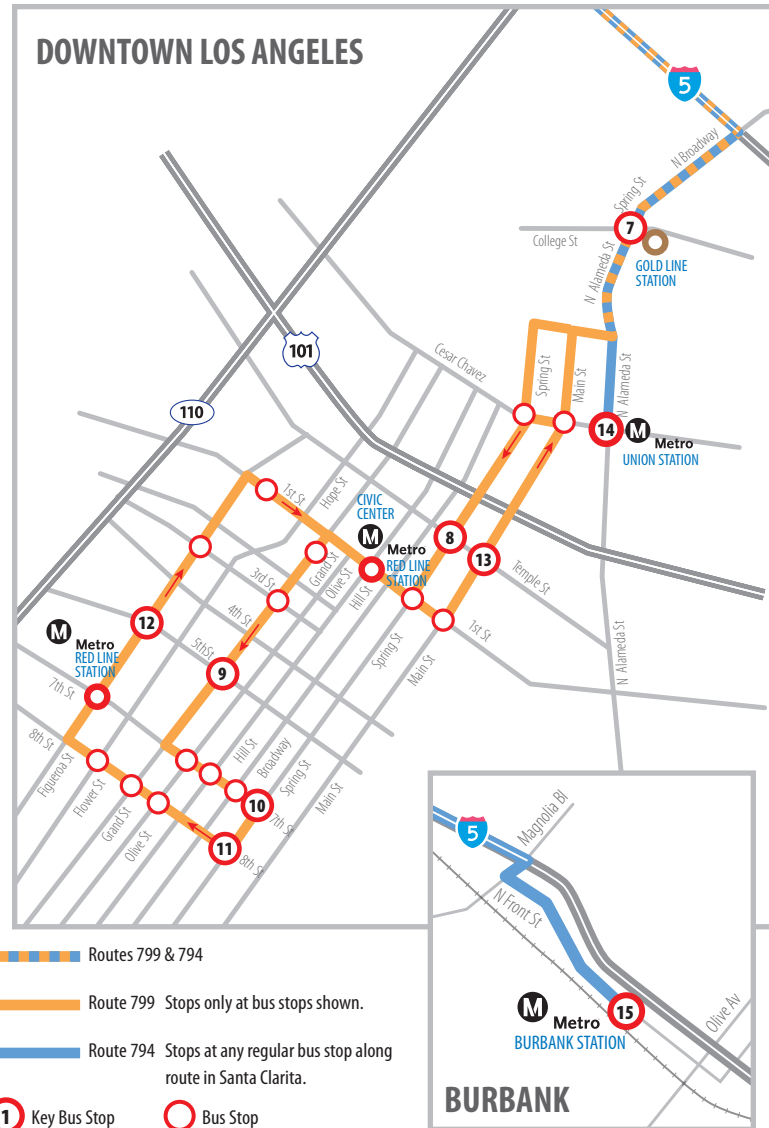

ROUTE 799 / 794

Burbank Metrolink Station and Downtown Los Angeles

SERVING:

- Santa Clarita Metrolink
- McBean Regional Transit Center
- Newhall Metrolink Station
- Burbank Metrolink Station
- Metro Gold Line Station
- Union Station

ROUTE	Santa Clarita Metrolink Station	Cinema Dr & Valencia Bl	McBean Regional Transit Center	Lyons Av & Orchard Village Rd	Newhall Metrolink Station	Newhall Av & Sierra Hwy	Metro Gold Line Station	Spring St & Temple St	Grand Av & 5th St	7th St & Spring St
	1	2	3	4	5	6	7	8	9	10
799	455A	500A	507A	515A	520A	525A	606A	611A	617A	622A
799	536A	541A	548A	556A	601A	606A	654A	659A	706A	712A
799	601A	606A	613A	621A	626A	633A	721A	726A	733A	739A
799	631A	636A	643A	651A	656A	706A	754A	759A	806A	812A
799	651A	656A	703A	711A	716A	726A	814A	819A	826A	832A

ROUTE 799 MONDAY - FRIDAY AFTERNOONS: From Downtown Los Angeles to Santa Clarita

ROUTE	8th St & Spring St	Figueroa St & 5th St	Main St & Temple St	Metro Gold Line Station	Newhall Av & Sierra Hwy	Newhall Metrolink Station	Lyons Av & Orchard Village Rd	McBean Regional Transit Center	Cinema Dr & Valencia Bl	Santa Clarita Metrolink Station
	11	12	13	7	6	5	4	3	2	1
799	322P	330P	340P	345P	430P	435P	438P	444P	449P	454P
799	402P	410P	422P	427P	512P	517P	520P	526P	531P	536P
799	447P	455P	507P	513P	558P	603P	606P	612P	617P	622P
799	600P	613P	620P	625P	710P	715P	718P	724P	729P	734P
799	645P	653P	700P	705P	740P	745P	748P	754P	759P	804P

PM = BOLD

ROUTE 794 MONDAY - FRIDAY MORNINGS: From Burbank Metrolink and Union Station to Santa Clarita

ROUTE	Union Station	Burbank Metrolink Station	Valencia Bl & Rockwell Cyn Rd	McBean Pkwy & Valencia Bl	Av Stanford & Rye Cyn Rd	Av Stanford & Technology Dr
	14	15	16	17	18	19
794	650A	715A	739A	741A	751A	754A