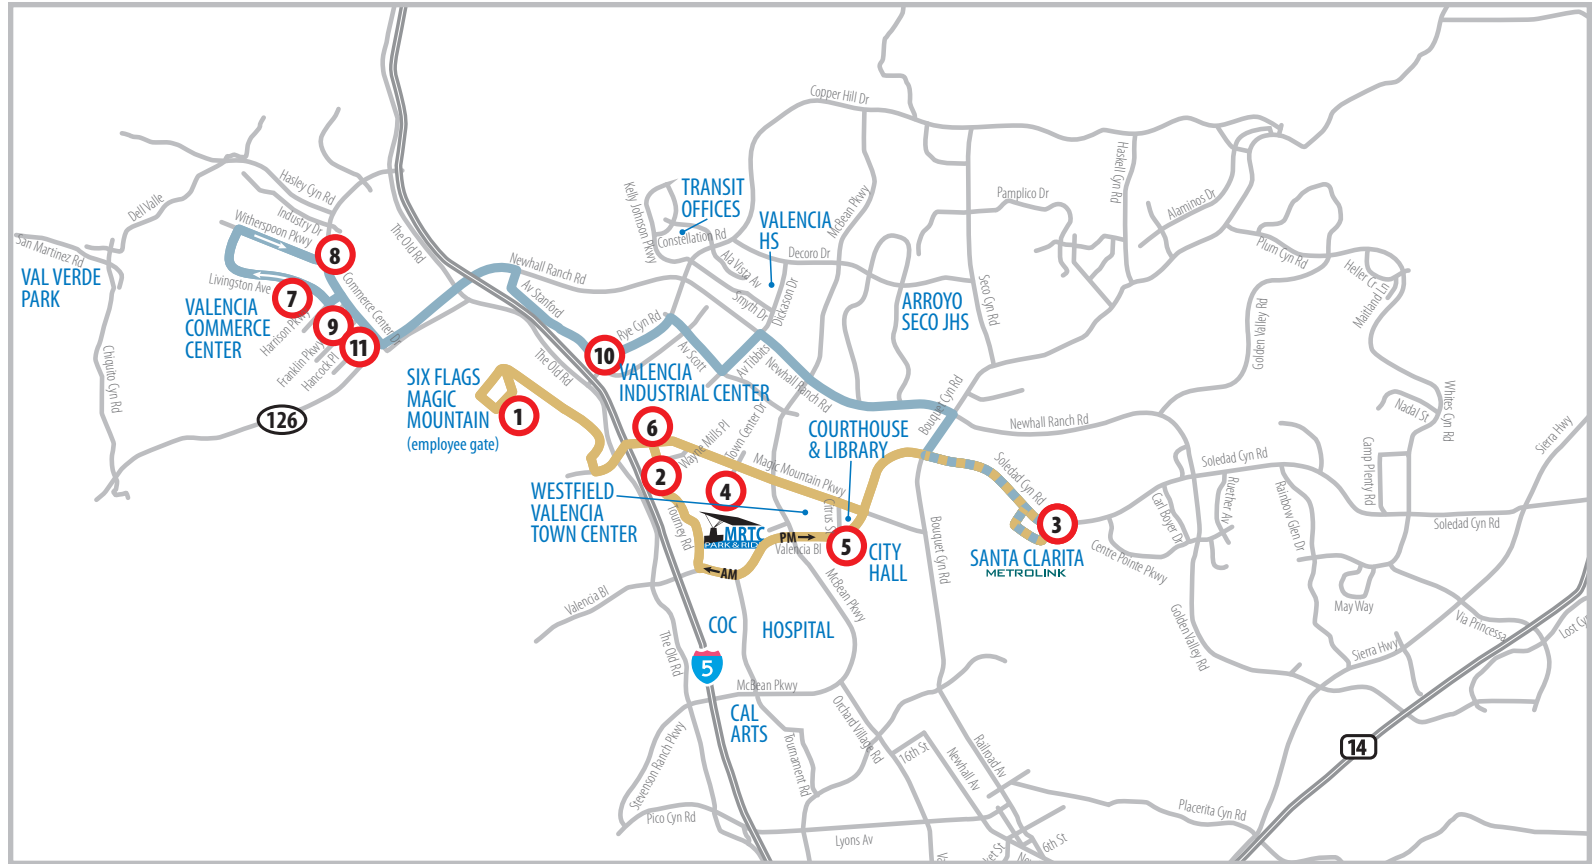

ROUTE 501 / ROUTE 502 STATION LINKS

SERVING:

- Santa Clarita Metrolink Station
- Santa Clarita City Hall
- Westfield Valencia Town Center
- McBean Regional Transit Center
- College of the Canyons
- Valencia Industrial Center
- Six Flags Magic Mountain
- Valencia Commerce Center

 McBean Regional Transit Center
  Key Bus Stop
  Route 501 & 502
  Route 501
  Route 502

Please note: There are more bus stops than appear on map and schedule. Buses stop at all stops located along the route if customer is waiting to board or needs to depart.

ROUTE 501 **DAILY:** To Six Flags Magic Mountain

ROUTE	Santa Clarita Metrolink	Valencia Bl & Citrus St	Six Flags Magic Mountain Employee Gate		Magic Mountain Pkwy & Tourney Rd	Santa Clarita Metrolink
			ARRIVE	DEPART		
501	745A	752A	803A	803A	811A	821A
501	825A	832A	843A			

PM = BOLD

ROUTE 502 **MONDAY - FRIDAY:** To Valencia Commerce Center

ROUTE	Livingston Av & Harrison Pkwy	Commerce Center Dr & Witherspoon Pkwy	Commerce Center Dr & Franklin Pkwy	Av Stanford & Rye Canyon Rd	Santa Clarita Metrolink		Av Stanford & Rye Canyon Rd	Commerce Center Dr & Hancock Pkwy	Livingston Av & Harrison Pkwy	Commerce Center Dr & Witherspoon Pkwy
					ARRIVE	DEPART				
502						625A	640A	647A	651A	653A
502		653A	656A	703A	718A	746A	801A	808A	812A	814A
502						822A	837A	844A	848A	850A
502	403P	405P	408P	415P	436P	445P	500P			
502	504P	506P	509P	516P	537P	550P	604P			