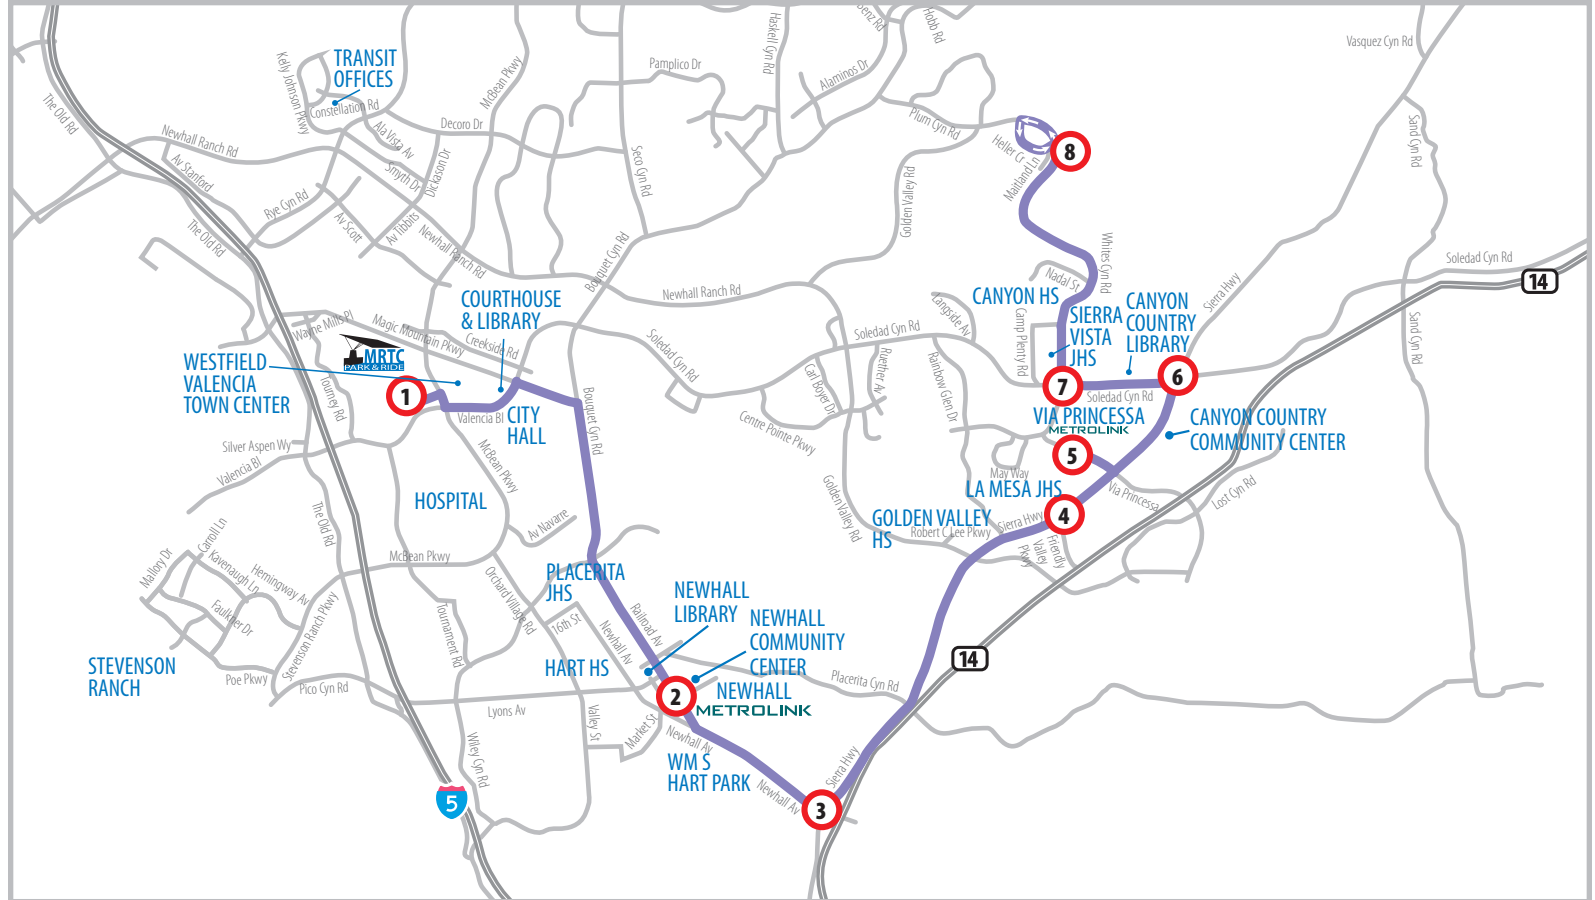

ROUTE 12

SERVING:

- McBean Regional Transit Center
- Westfield Valencia Town Center
- Valencia Library & Courthouse
- Santa Clarita City Hall
- Newhall Library
- Newhall Metrolink Station
- Newhall Community Center
- Wm S Hart Park
- Via Princessa Metrolink
- Canyon High School
- Canyon Country Community Center
- Canyon Country Library

 McBean Regional Transit Center
  Key Bus Stop
  Route 12

Please note: There are more bus stops than appear on map and schedule. Buses stop at all stops located along the route if customer is waiting to board or needs to depart.

PM = BOLD SUNDAY SERVICE IN RED BRACKET