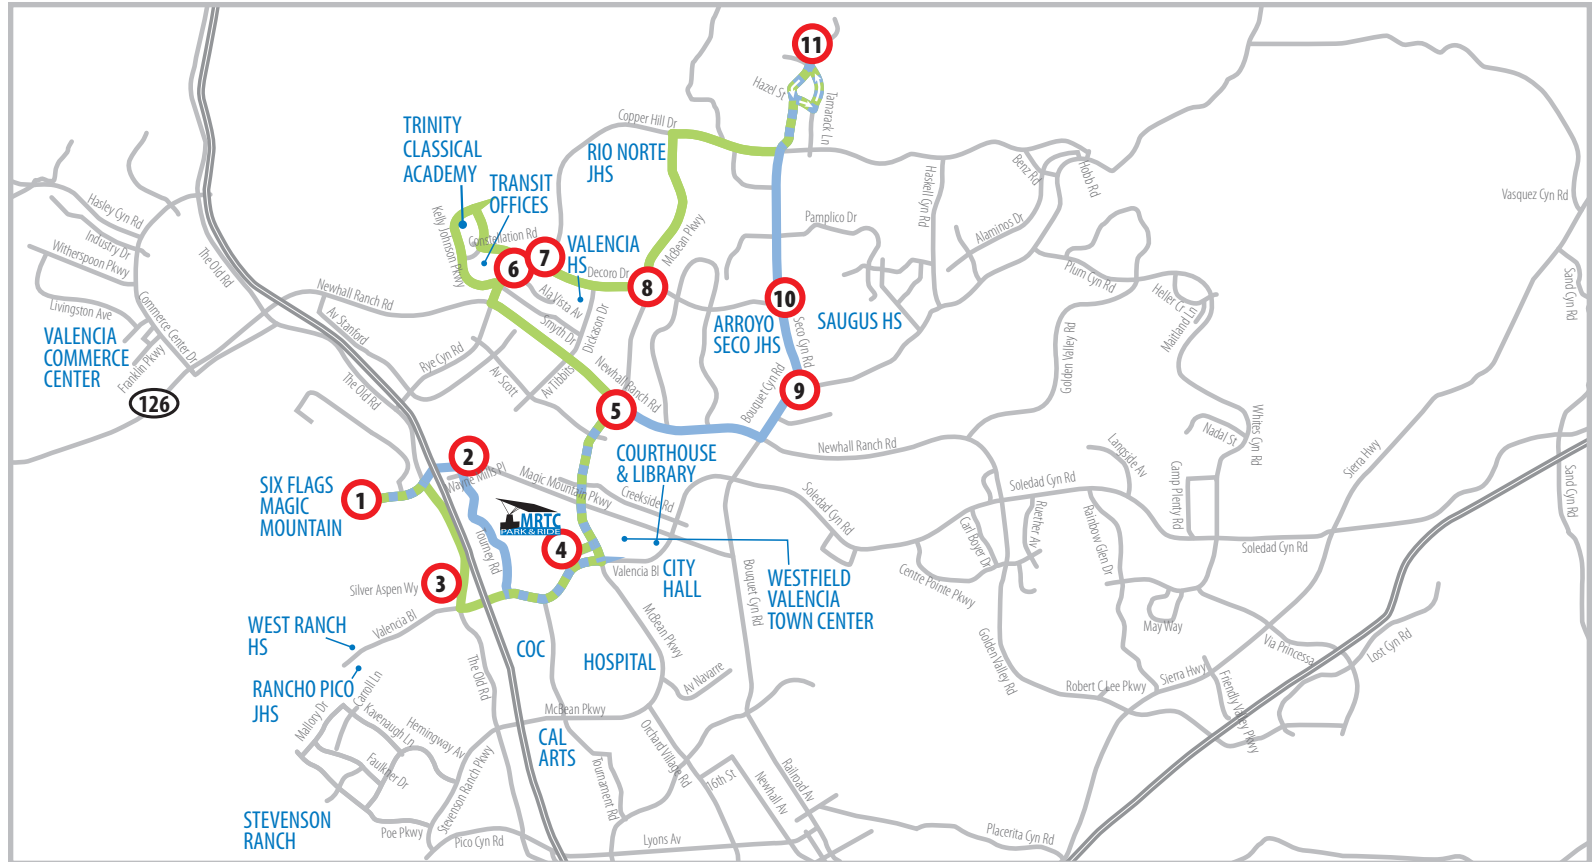

# ROUTE 3 / ROUTE 7

## SERVING:

- Six Flags Magic Mountain
- The Old Road / Westridge Center
- McBean Regional Transit Center
- Westfield Valencia Town Center
- College of the Canyons
- Kaiser Permanente
- Trinity Classical Academy
- Santa Clarita Transit Offices
- Valencia High School
- Santa Clarita Park
- Arroyo Seco Jr High School

McBean Regional Transit Center 
 Key Bus Stop 
 Routes 3 & 7 
 Route 3 
 Route 7

*Please note:* There are more bus stops than appear on map and schedule. Buses stop at all stops located along the route if customer is waiting to board or needs to depart.

PM = BOLD

**Q** Continues in service as Route 3 to Six Flags