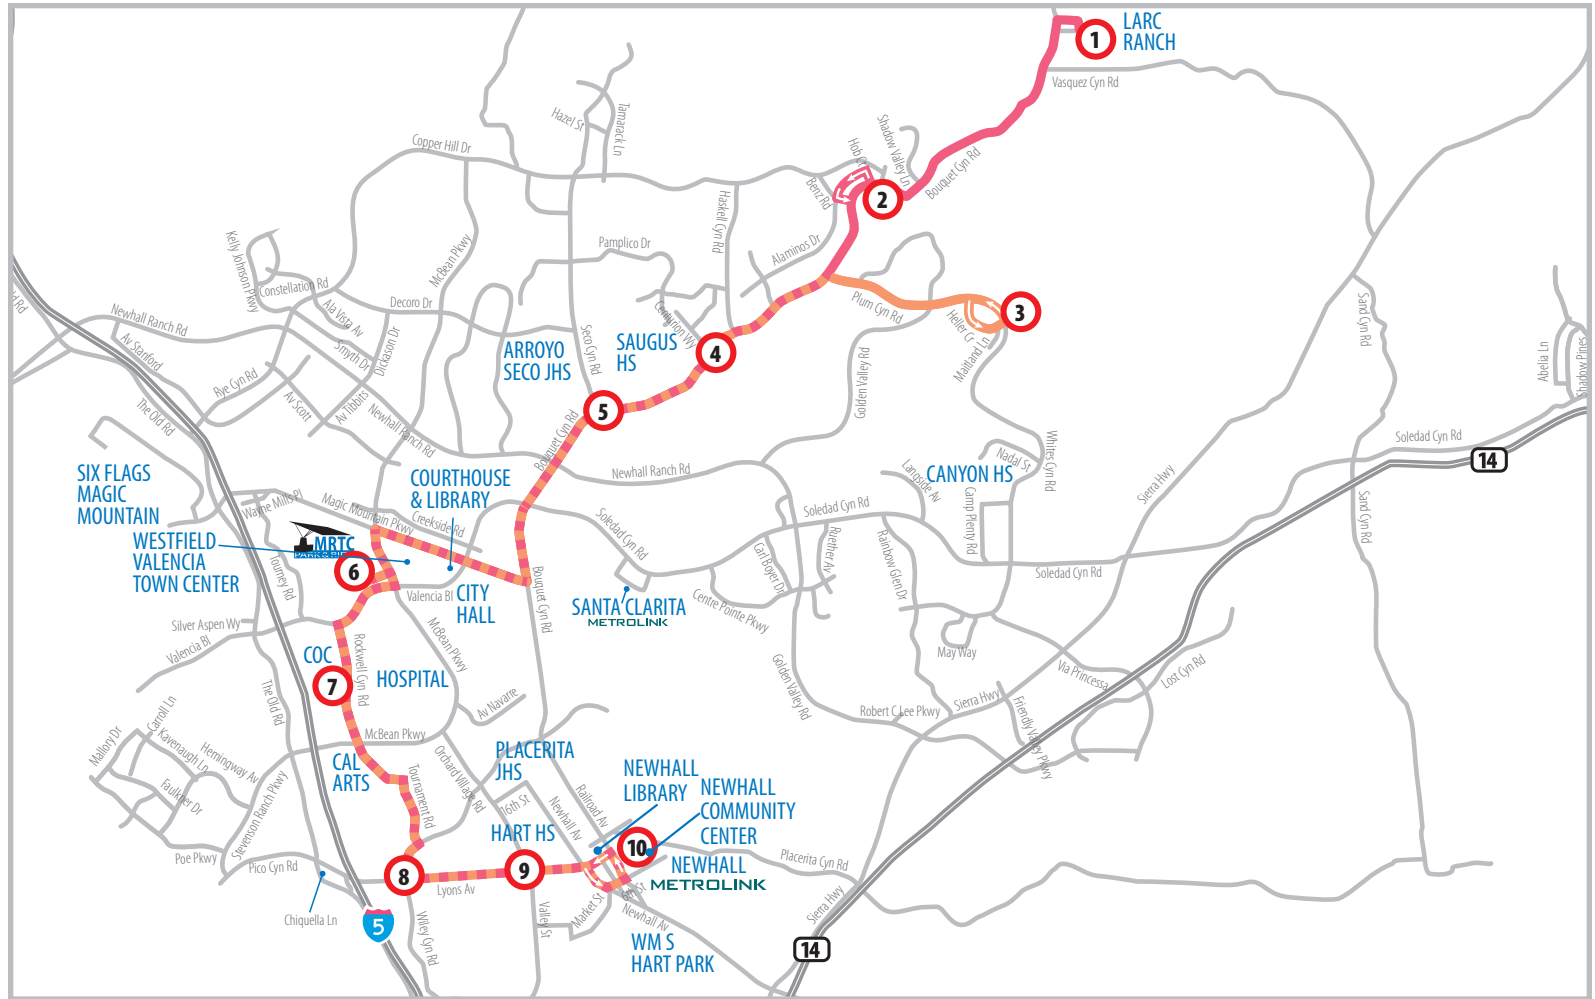

# ROUTE 4 / ROUTE 14

McBean Regional Transit Center

1 Key Bus Stop

Routes 4 & 14

Route 4

Route 14

Please note: There are more bus stops than appear on map and schedule. Buses stop at all stops located along the route if customer is waiting to board or needs to depart.