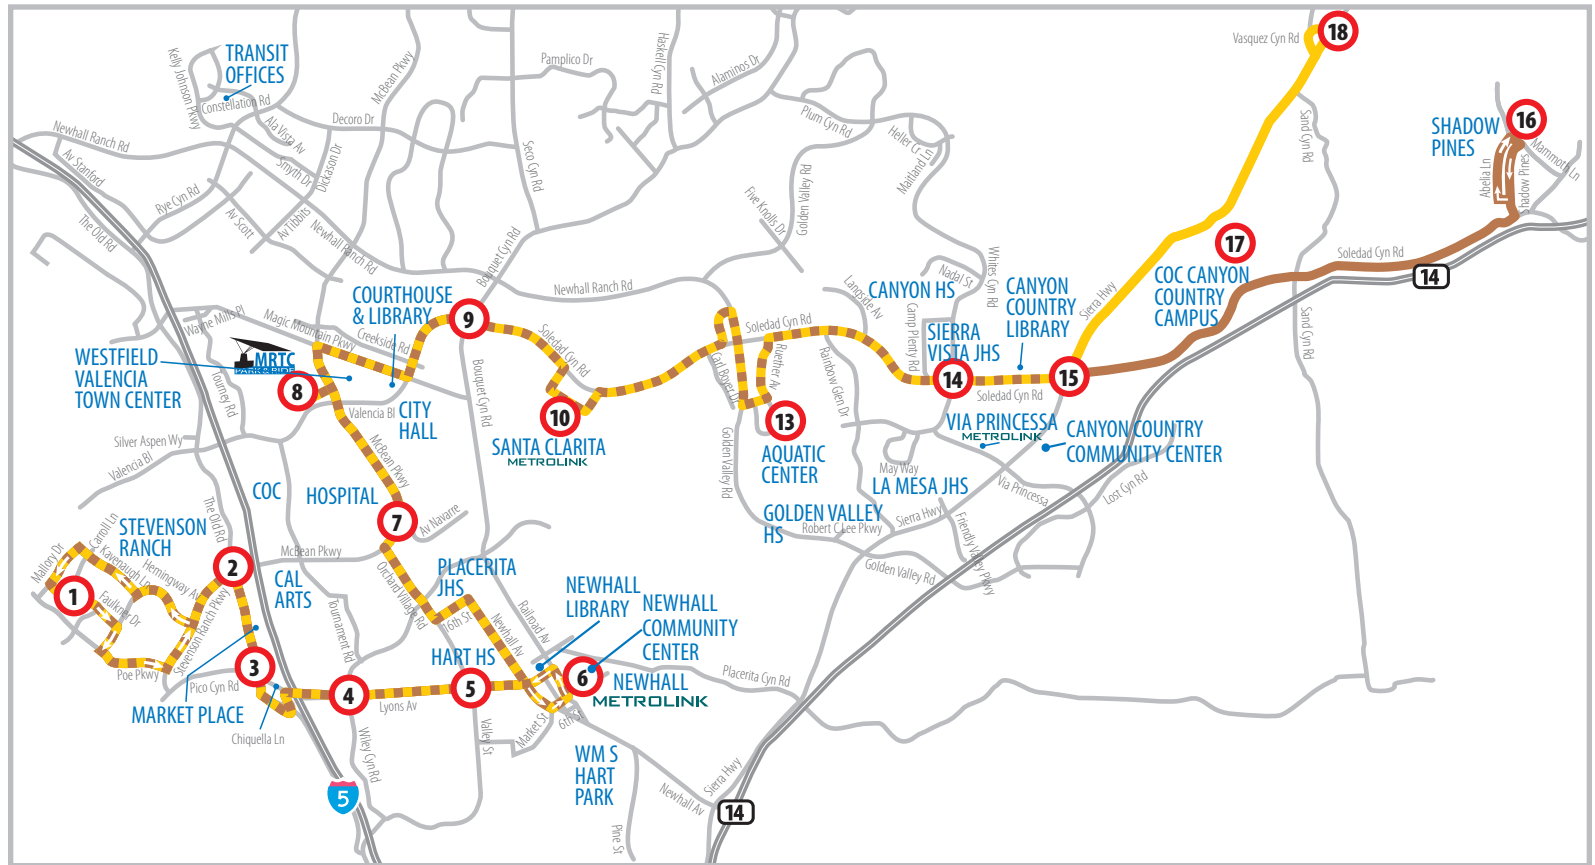

ROUTE 5 / ROUTE 6

SERVING:

- Stevenson Ranch
- Valencia Market Place
- William S. Hart High School
- Newhall Community Center
- Newhall Metrolink Station
- Henry Mayo Newhall Memorial Hospital
- McBean Regional Transit Center
- Westfield Valencia Town Center
- Santa Clarita Metrolink Station
- Santa Clarita Aquatic Center
- Canyon Country Community Center
- COC Canyon Country Campus
- Shadow Pines

 McBean Regional Transit Center
  Key Bus Stop
  Routes 5 & 6
  Route 5
  Route 6

Please note: There are more bus stops than appear on map and schedule. Buses stop at all stops located along the route if customer is waiting to board or needs to depart.