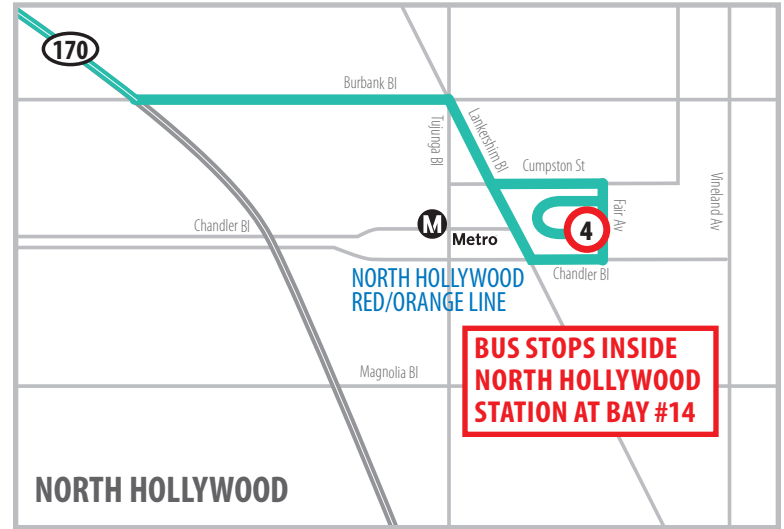

# ROUTE 757 NoHo Express

## SERVING:

- Sierra Highway
- Newhall Metrolink Station
- Church on the Way
- McBean Regional Transit Center
- College of the Canyons (Valencia Campus)
- CalArts
- North Hollywood Red/Orange Line

- Route 757
- - - Weekend service  
See schedule for trips not serving College of the Canyons (COC).
- ① Key Bus Stop *Please note: ROUTE 757 BUSES STOP ONLY AT KEY BUS STOPS SHOWN.*

# ROUTE 757