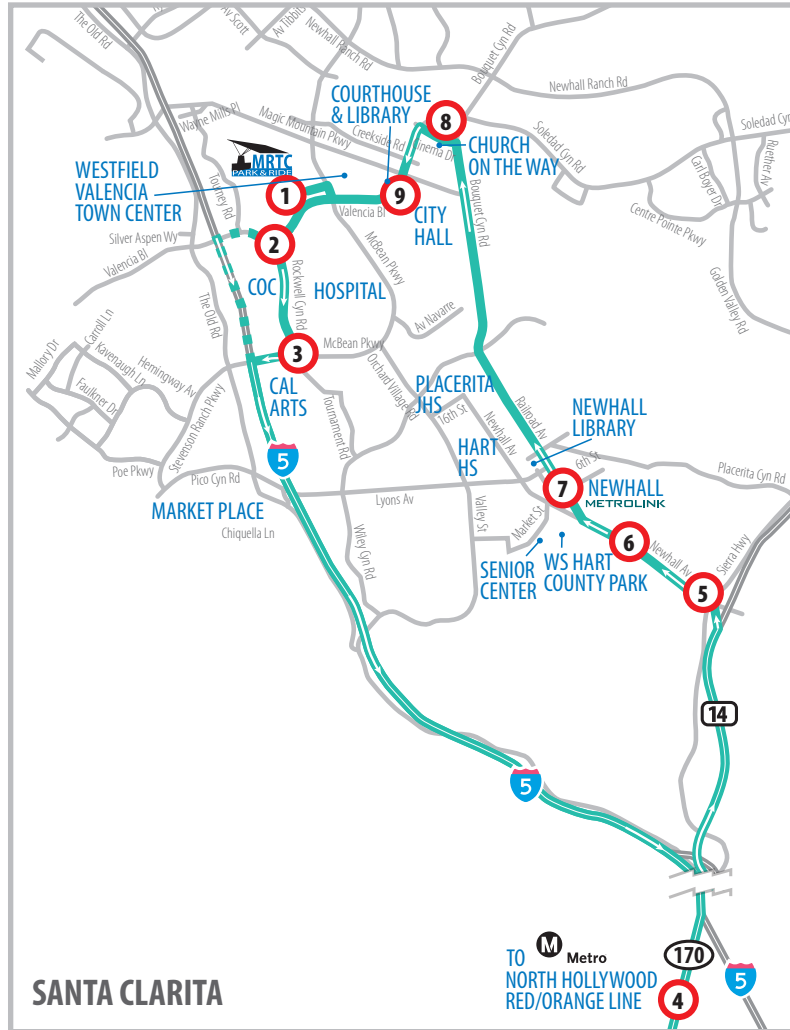

# ROUTE 757 NoHo Express

## SERVING:

- Sierra Highway
- Newhall Metrolink Station
- Church on the Way
- McBean Regional Transit Center
- College of the Canyons (Valencia Campus)
- CalArts
- North Hollywood Red/Orange Line

- Route 757
- - - Weekend service  
See schedule for trips not serving College of the Canyons (COC).
- ① Key Bus Stop *Please note: ROUTE 757 BUSES STOP ONLY AT KEY BUS STOPS SHOWN.*

# ROUTE 757