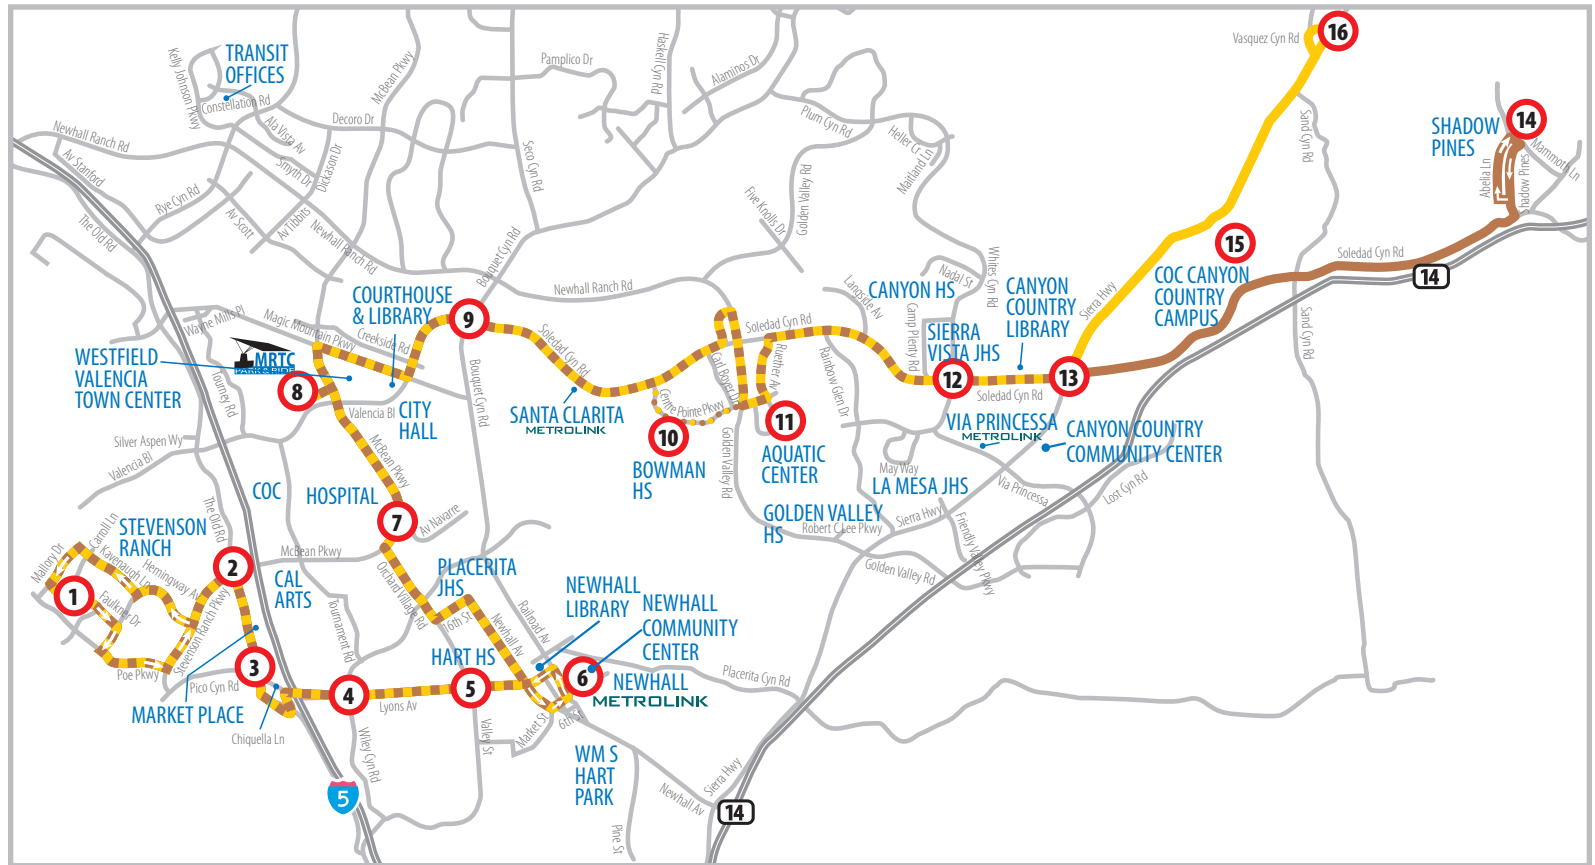

ROUTE 5 / ROUTE 6

SERVING:

- Stevenson Ranch
- Valencia Market Place
- William S. Hart High School
- Newhall Community Center
- Newhall Metrolink Station
- Henry Mayo Newhall Memorial Hospital
- McBean Regional Transit Center
- Westfield Valencia Town Center
- Bowman High School
- Santa Clarita Aquatic Center
- Canyon Country Community Center
- COC Canyon Country Campus
- Shadow Pines

 McBean Regional Transit Center
  Key Bus Stop
  Routes 5 & 6
  Route 5
  Route 6

Please note: There are more bus stops than appear on map and schedule. Buses stop at all stops located along the route if customer is waiting to board or needs to depart.