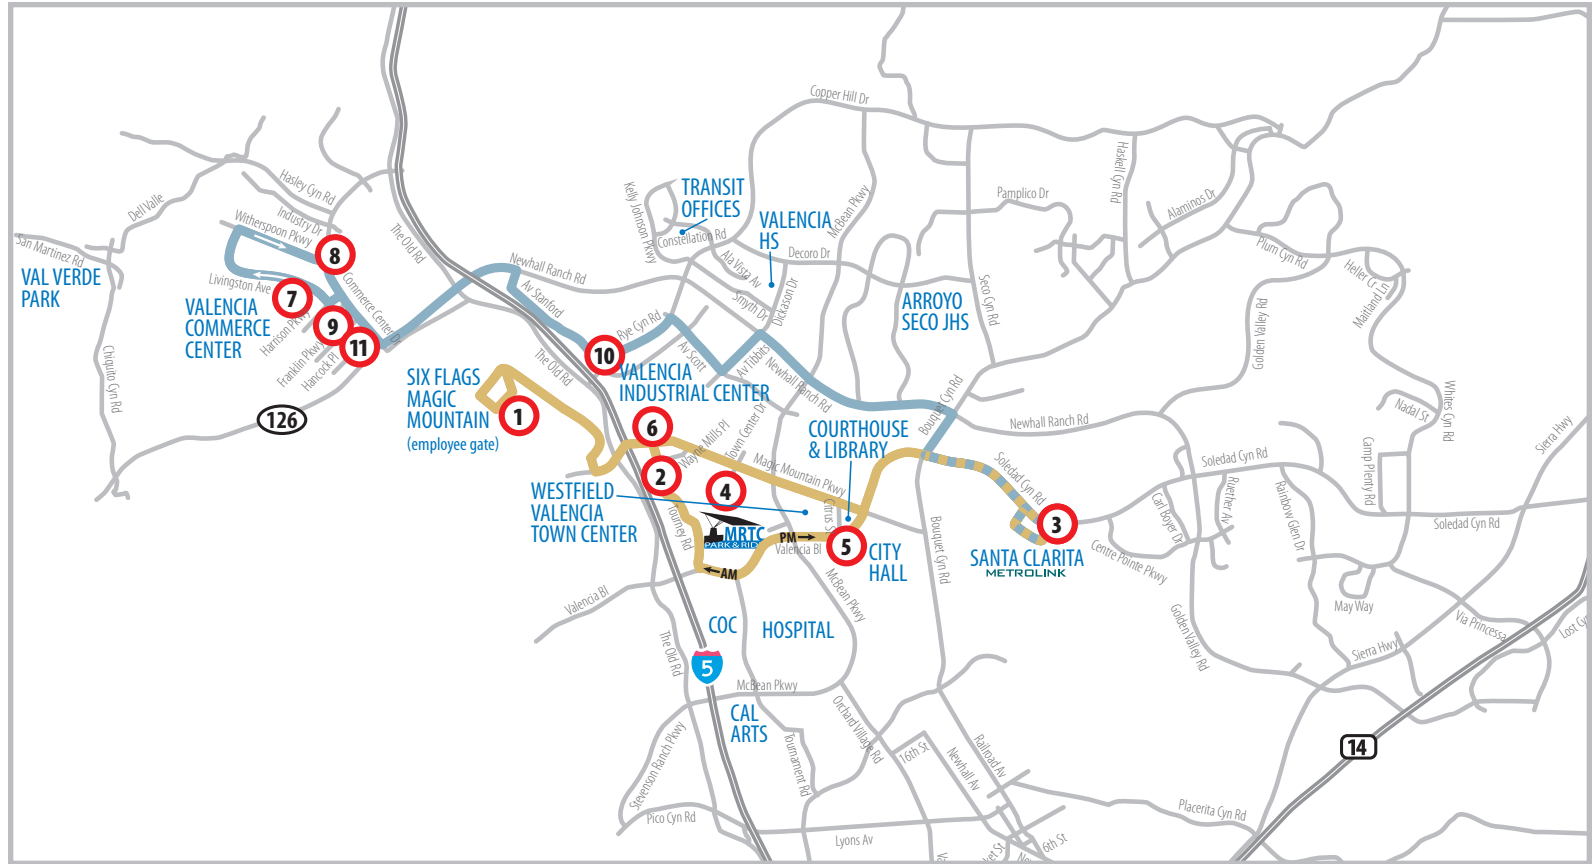

# ROUTE 501 / ROUTE 502 STATION LINKS

## SERVING:

- Santa Clarita Metrolink Station
- Santa Clarita City Hall
- Westfield Valencia Town Center
- McBean Regional Transit Center
- College of the Canyons
- Valencia Industrial Center
- Six Flags Magic Mountain
- Valencia Commerce Center

 McBean Regional Transit Center  
  Key Bus Stop  
  Route 501 & 502  
  Route 501  
  Route 502

*Please note:* There are more bus stops than appear on map and schedule. Buses stop at all stops located along the route if customer is waiting to board or needs to depart.

# ROUTE 502 **MONDAY - FRIDAY:** To Valencia Commerce Center

ROUTE	Livingston Av & Harrison Pkwy	Commerce Center Dr & Witherspoon Pkwy	Commerce Center Dr & Franklin Pkwy	Av Stanford & Rye Canyon Rd	Santa Clarita Metrolink		Av Stanford & Rye Canyon Rd	Commerce Center Dr & Hancock Pkwy	Livingston Av & Harrison Pkwy	Commerce Center Dr & Witherspoon Pkwy	
	7	8	9	10	ARRIVE	DEPART	10	11	7	8	
502							625A	640A	647A	651A	653A
502		653A	656A	703A	718A	746A	801A	808A	812A	814A	814A
502						822A	837A	844A	848A	850A	850A
502	<b>403P</b>	<b>405P</b>	<b>408P</b>	<b>415P</b>	<b>436P</b>	<b>445P</b>	<b>500P</b>				
502	<b>504P</b>	<b>506P</b>	<b>509P</b>	<b>516P</b>	<b>537P</b>	<b>550P</b>	<b>604P</b>				