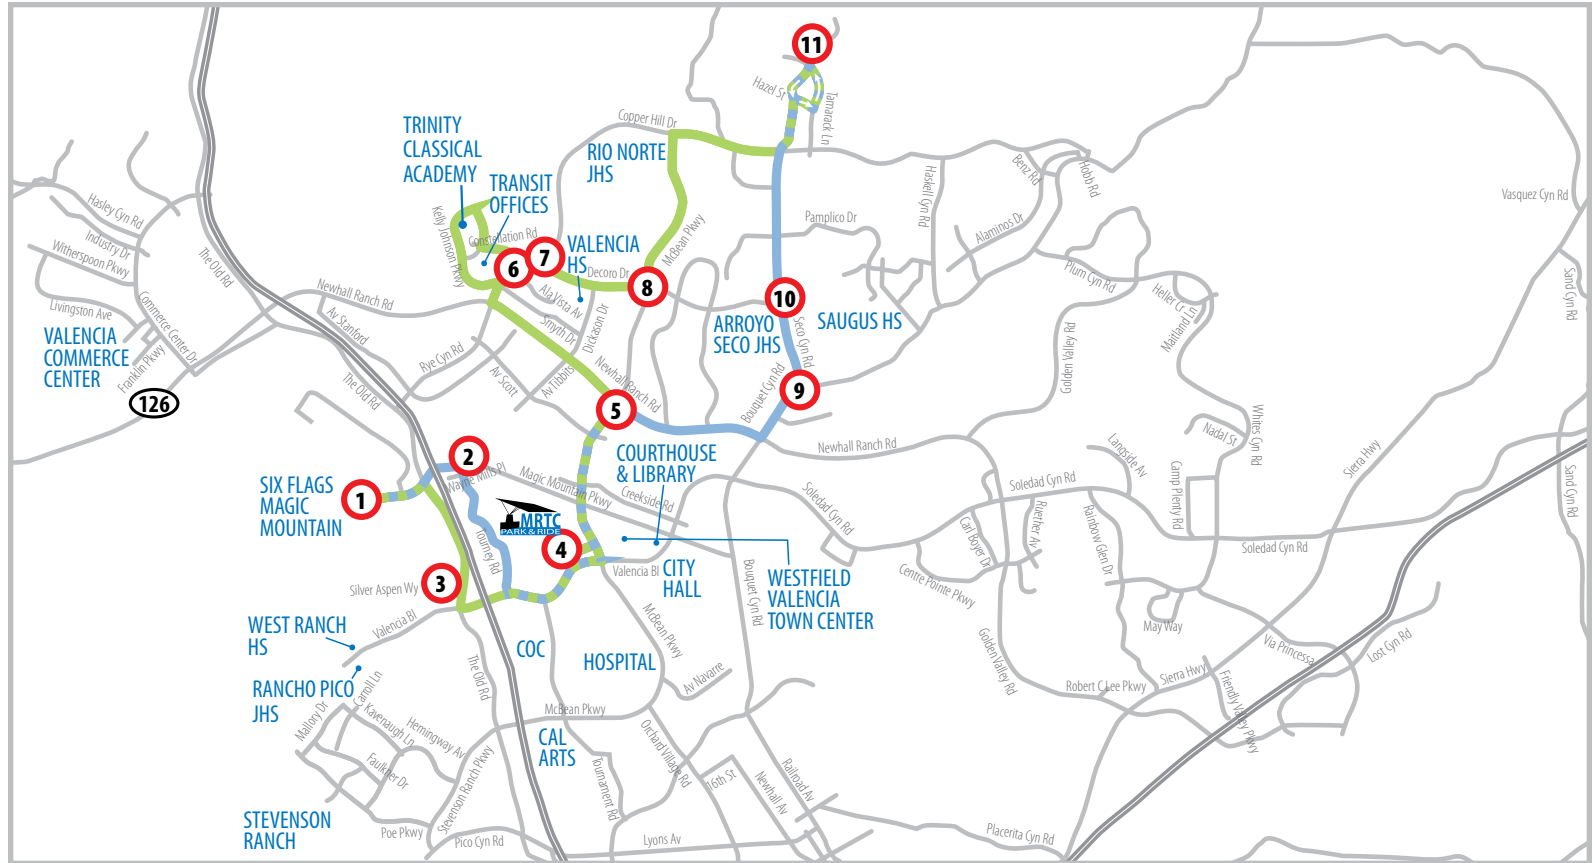

ROUTE 3 / ROUTE 7

SERVING:

- Six Flags Magic Mountain
- The Old Road / Westridge Center
- McBean Regional Transit Center
- Westfield Valencia Town Center
- College of the Canyons
- Kaiser Permanente
- Trinity Classical Academy
- Santa Clarita Transit Offices
- Valencia High School
- Santa Clarita Park
- Arroyo Seco Jr High School

Please note: There are more bus stops than appear on map and schedule. Buses stop at all stops located along the route if customer is waiting to board or needs to depart.

ROUTE 3 DAILY SERVICE: Six Flags Magic Mountain to Seco Canyon/Seco Canyon to Six Flags Magic Mountain

| ROUTE | Six Flags Magic Mountain | Tourney Rd & Wayne Mills Dr | McBean Regional Transit Center | | Seco Canyon Rd & Bouquet Canyon Rd | Seco Canyon Rd & Decoro Dr | Seco Canyon Rd & Tamarack Ln |
|-------|--------------------------|-----------------------------|--------------------------------|-------------|------------------------------------|----------------------------|------------------------------|
| | | | ARRIVE | DEPART | | | |
| | 1 | 2 | 4 | | 9 | 10 | 11 |
| 3 | | | 739A | | 750A | 753A | Q 759A |
| 3 | 848A | 852A | 900A | 904A | 915A | 918A | Q 924A |
| 3 | 1013A | 1017A | 1025A | 1029A | 1040A | 1043A | Q 1049A |
| 3 | 1138A | 1142A | 1150A | 1154A | 1205P | 1208P | Q 1214P |
| 3 | 103P | 107P | 115P | 119P | 130P | 133P | Q 139P |
| 3 | 228P | 232P | 241P | 245P | 256P | 259P | Q 305P |
| 3 | 353P | 357P | 406P | 410P | 421P | 424P | Q 430P |
| 3 | 518P | 522P | 531P | 535P | 546P | 549P | Q 555P |
| 3 | 643P | 647P | 655P | 659P | 710P | 713P | Q 719P |
| 3 | 808P | 812P | 820P | 824P | 835P | 838P | 844P |

PM = BOLD

Q Continues in service as Route 3 to Six Flags