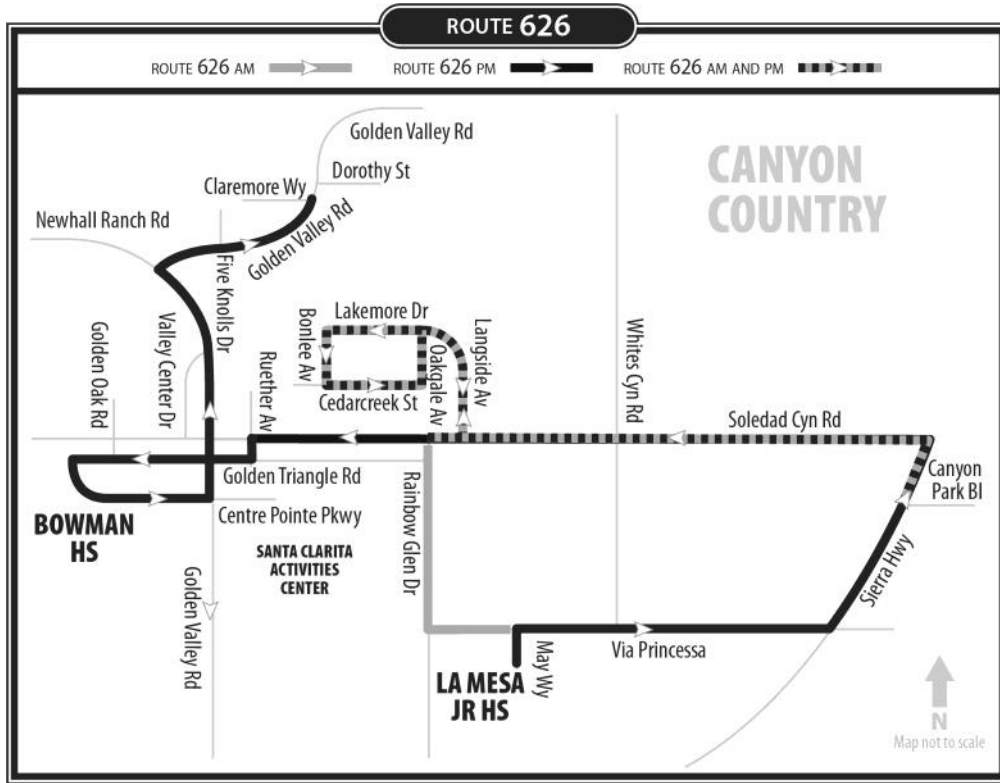

SUPPLEMENTAL SCHOOL DAY SERVICE MAPS

Please note: Schedules are subject to change without notice. It is our desire to maintain scheduled time whenever possible. However, safety is our primary consideration. Weather, traffic, road construction, and other factors may affect operating conditions. Therefore, schedules cannot be guaranteed. Santa Clarita Transit assumes no responsibility for lost, stolen or damaged passes. No refunds will be given. Santa Clarita Transit assumes no responsibility for delays, service annulments, etc. caused by weather, road/highway conditions, accidents, acts of God etc.