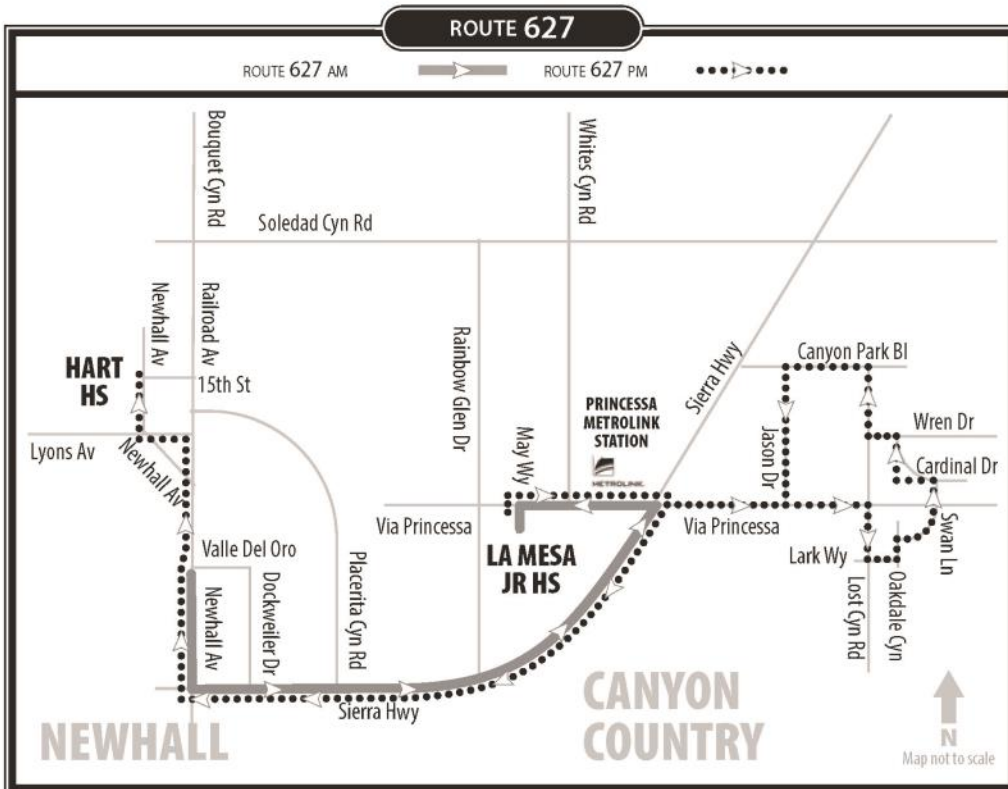

SUPPLEMENTAL SCHOOL DAY SERVICE MAPS

Please note: Schedules are subject to change without notice. It is our desire to maintain scheduled time whenever possible. However, safety is our primary consideration. Weather, traffic, road construction, and other factors may affect operating conditions. Therefore, schedules cannot be guaranteed. Santa Clarita Transit assumes no responsibility for lost, stolen or damaged passes. No refunds will be given. Santa Clarita Transit assumes no responsibility for delays, service annulments, etc. caused by weather, road/highway conditions, accidents, acts of God etc.