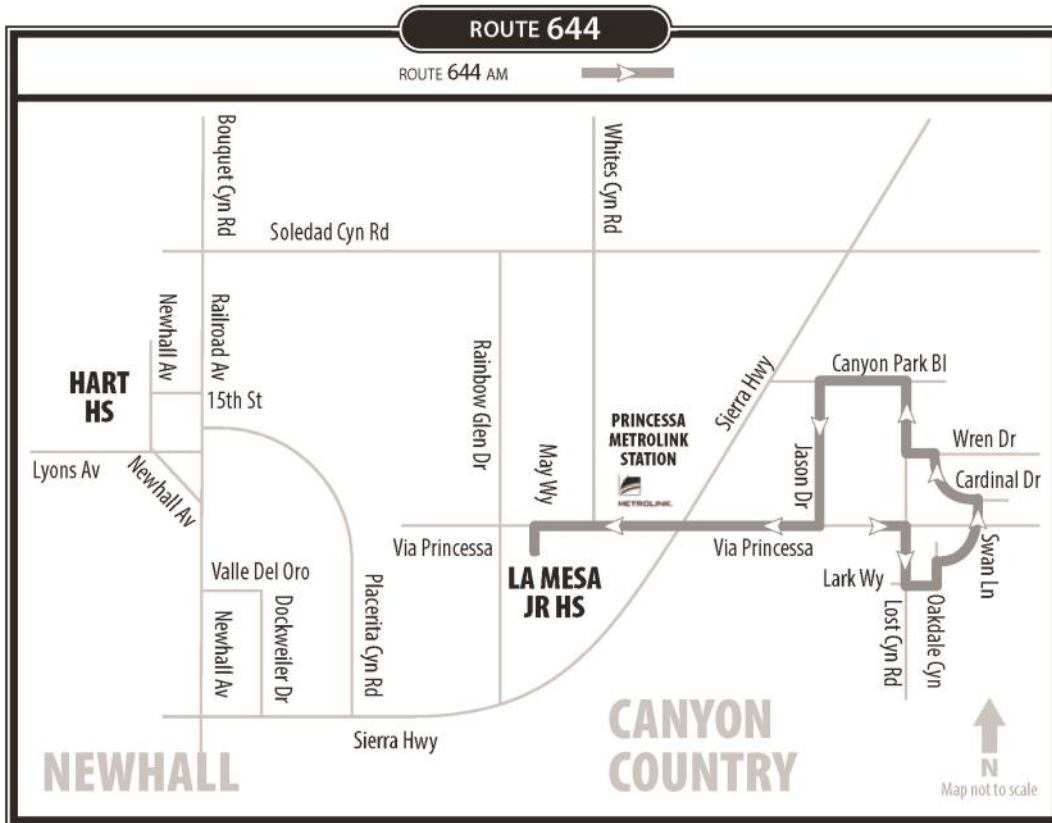

LA MESA JUNIOR HIGH SCHOOL

WEDNESDAY AFTERNOON SERVICE

EARLY OUT

Buses serve all local bus stops along the route between the printed timed locations below. Find the stop nearest your boarding location. If your stop is not at a time point, use the previous time point to determine when you should be at your stop.

Route 626 Early Out							
La Mesa Jr. High School	Sierra Hwy & Canyon Park	Soledad Cyn & Sierra Hwy	Soledad Cyn & Whites Cyn	Langside & Soledad Cyn	Bowman High School	Golden Valley Road & Five Knolls	Golden Valley Road & Claremore
2:05pm	2:19pm	2:21pm	2:25pm	2:28pm	2:33pm	2:40pm	2:41pm

Route 627 Early Out - (Two Buses)									
La Mesa Jr. High School	Via Princessa & Costco Plaza	Cardinal & Wren	Canyon Park & Marisa	Jason & Oakmont	Sierra Hwy & Rainbow Glen	Newhall Ave & Sierra Hwy	Newhall Ave & Valle Del Oro	Lyons & Main (Newhall Library)	Newhall & 15th
2:05pm	2:15pm	2:22pm	2:23pm	2:25pm	2:29pm	2:35pm	2:38pm	2:44pm	2:47pm
2:05pm	2:15pm	2:22pm	2:23pm	2:25pm	2:29pm	2:35pm	2:38pm	2:44pm	2:47pm

LOCAL ROUTE MAP

Please see Local Schedule for more information