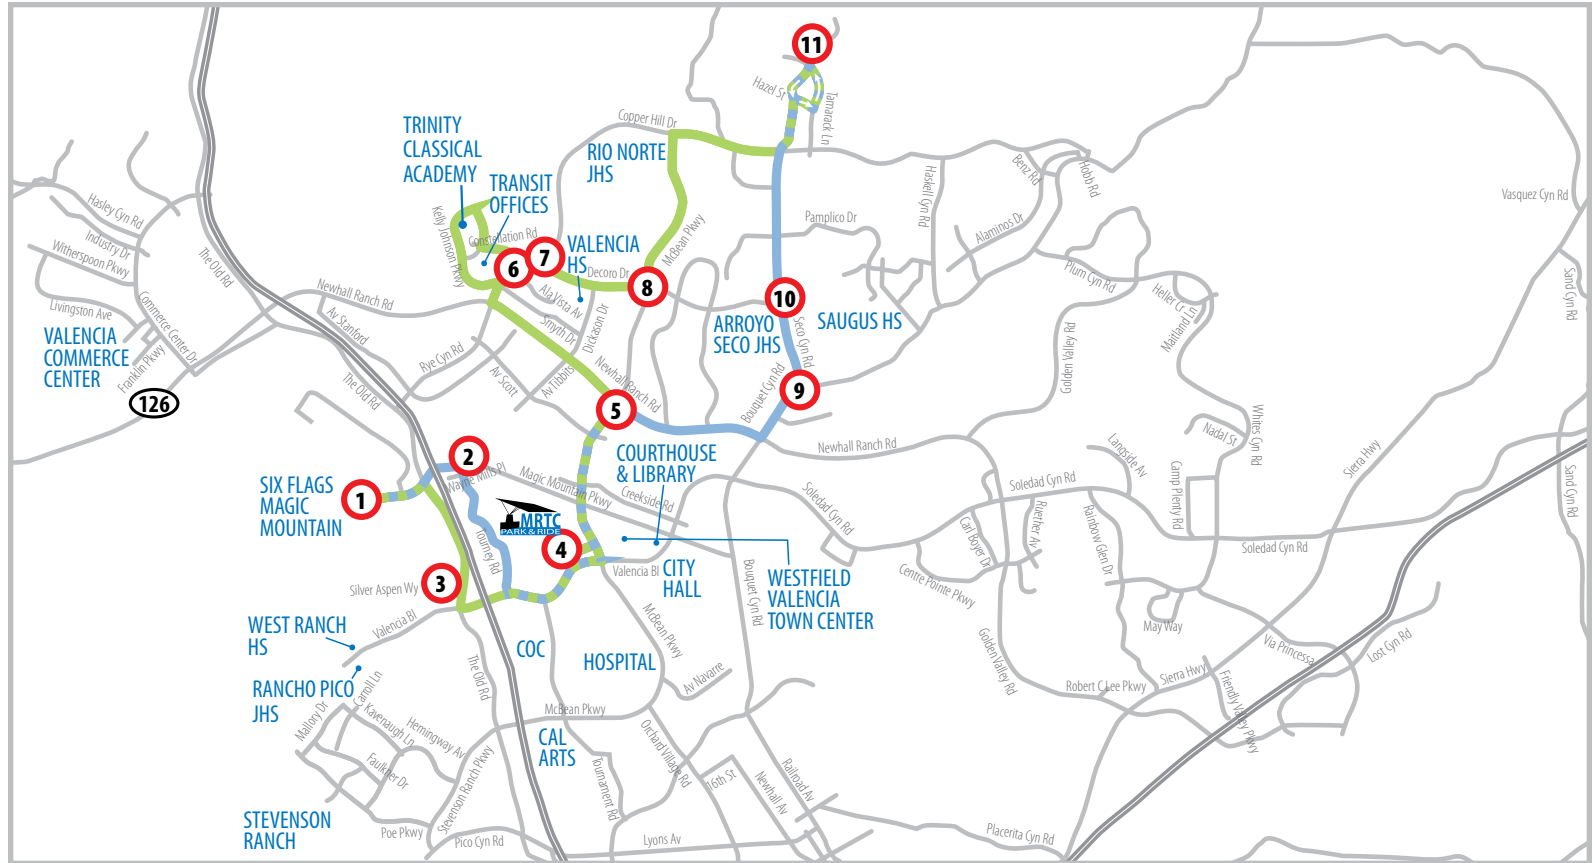

ROUTE 3 / ROUTE 7

SERVING:

- Six Flags Magic Mountain
- The Old Road / Westridge Center
- McBean Regional Transit Center
- Westfield Valencia Town Center
- College of the Canyons
- Kaiser Permanente
- Trinity Classical Academy
- Santa Clarita Transit Offices
- Valencia High School
- Santa Clarita Park
- Arroyo Seco Jr High School

Please note: There are more bus stops than appear on map and schedule. Buses stop at all stops located along the route if customer is waiting to board or needs to depart.

ROUTE 3 DAILY SERVICE: Six Flags Magic Mountain to Seco Canyon/Seco Canyon to Six Flags Magic Mountain

ROUTE	Six Flags Magic Mountain	Tourney Rd & Wayne Mills Dr	McBean Regional Transit Center		Seco Canyon Rd & Bouquet Canyon Rd	Seco Canyon Rd & Decoro Dr	Seco Canyon Rd & Tamarack Ln
			ARRIVE	DEPART			
	1	2	4		9	10	11
3			739A	750A	753A	Q 759A	
3	848A	852A	903A	904A	915A	Q 924A	
3	1013A	1017A	1028A	1029A	1040A	Q 1049A	
3	1138A	1142A	1153A	1154A	1205P	1208P	Q 1214P
3	103P	107P	118P	119P	130P	133P	Q 139P
3	228P	232P	244P	245P	256P	259P	Q 305P
3	353P	357P	409P	410P	421P	424P	Q 430P
3	518P	522P	534P	535P	546P	549P	Q 555P
3	643P	647P	658P	659P	710P	713P	Q 719P
3	808P	812P	823P	824P	835P	838P	844P

PM = BOLD

Q Continues in service as Route 7 to Six Flags

ROUTE	Seco Canyon Rd & Tamarack Ln	Seco Canyon Rd & Decoro Dr	Seco Canyon Rd & Bouquet Canyon Rd	McBean Regional Transit Center		Tourney Rd & Wayne Mills Dr	Six Flags Magic Mountain
				ARRIVE	DEPART		
	11	10	9		4	2	1
3	714A	719A	723A	734A	744A	748A	P 753A
3	838A	843A	847A	858A	908A	912A	P 917A
3	1002A	1007A	1011A	1022A	1033A	1037A	P 1042A
3	1127A	1132A	1136A	1147A	1157A	1201P	P 1206P
3	1251P	1256P	100P	111P	122P	126P	P 131P
3	217P	222P	226P	237P	247P	251P	P 256P
3	342P	347P	351P	402P	412P	416P	P 421P
3	507P	512P	516P	527P	537P	541P	P 546P
3	632P	637P	641P	652P	702P	706P	P 711P